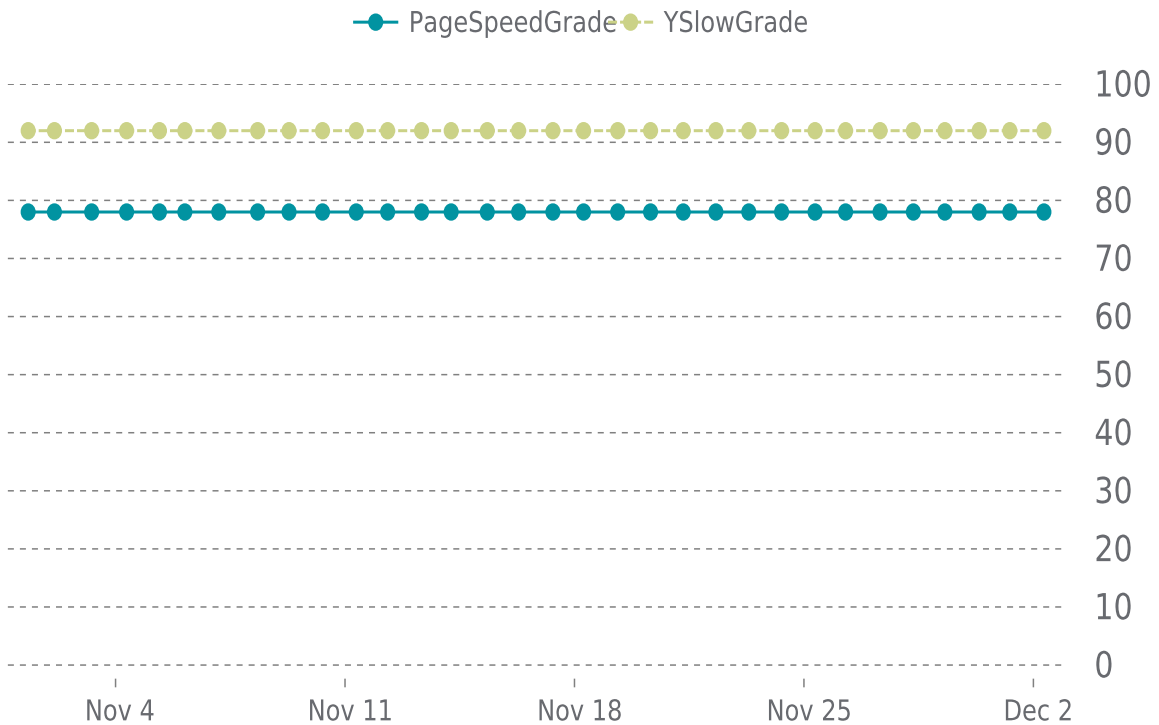

# ✓ PERFORMANCE

Total performance checks: **32**

11/01/2022 to 12/03/2022

## MOST RECENT SCAN

12/02/2022

PageSpeed Grade

**C (78%)**

Previous check: 78%

YSlow Grade

**A (92%)**

Previous check: 92%

## PERFORMANCE OVERVIEW