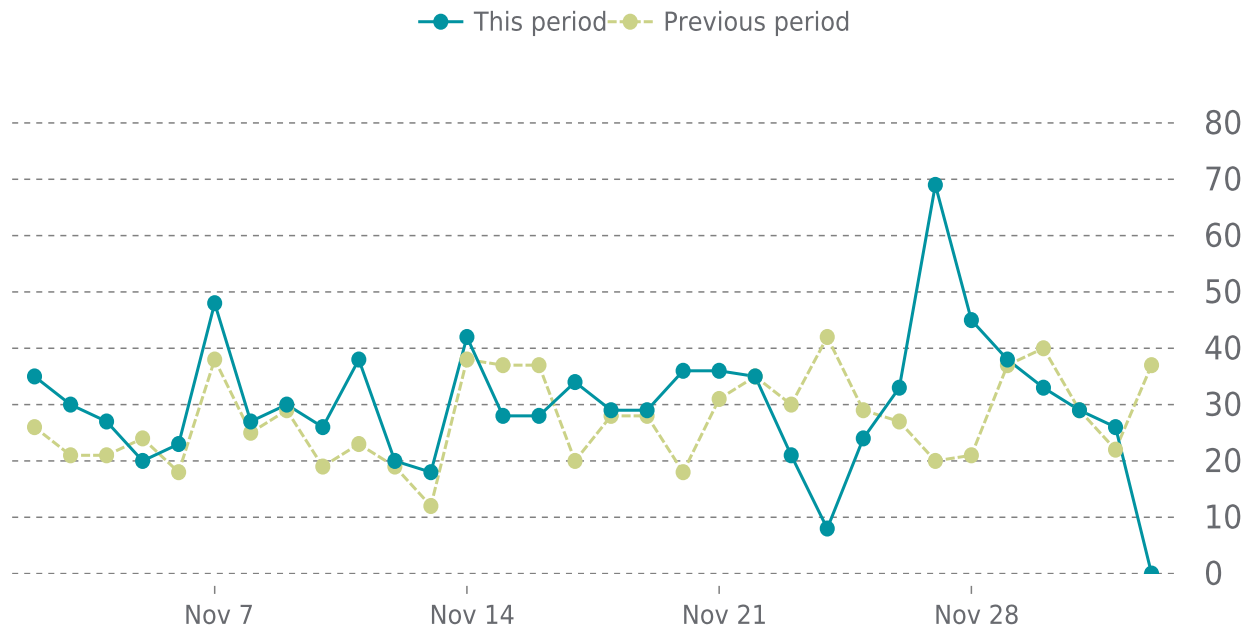

✓ ANALYTICS

Traffic up by: **18%**
11/01/2022 to 12/03/2022

OVERVIEW

Sessions
1K
▲ 18%

Pageviews
2.3K
▲ 10%

Session duration
01m:17s
▼ -3%

SESSIONS

Pages Per Sessions: ▼ -7%

Social Media Sessions: ▲ 42.37%

Bounce Rate: ▲ 18%

Organic Searches: ▲ 2.69%

Referrers	Sessions
google	571
(direct)	306
l.instagram.com	49
bing	38
yahoo	26

Keywords	Sessions
florists in petal, ms	1
hattiesburg florist	1

Pages	Sessions
/	946
/blooms-floral-arrangement/	416
/blooms-gift-shop/	314
/contact-us/	218
/blooms-party-rentals/	163

Countries	Sessions
United States	1009
China	11
India	11
United Kingdom	8
Canada	2