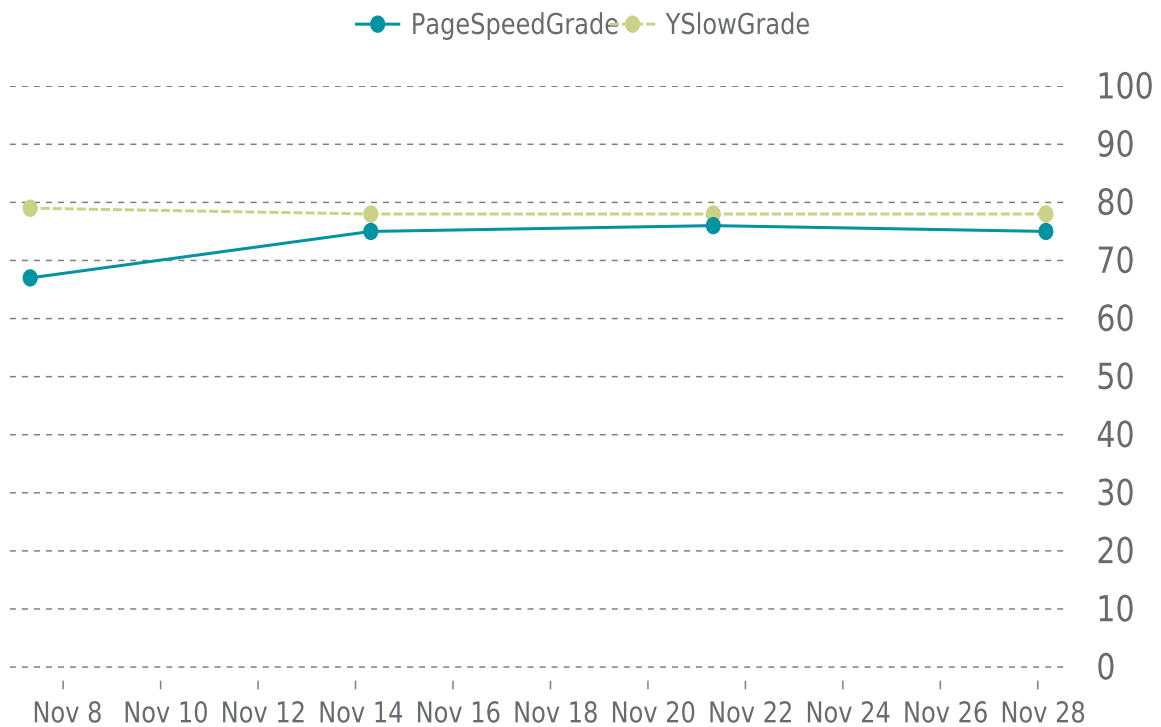

# ✓ PERFORMANCE

Total performance checks: **4**

11/01/2022 to 11/30/2022

## MOST RECENT SCAN

11/28/2022

PageSpeed Grade

**C (75%)**

Previous check: 76%

YSlow Grade

**C (78%)**

Previous check: 78%

## PERFORMANCE OVERVIEW