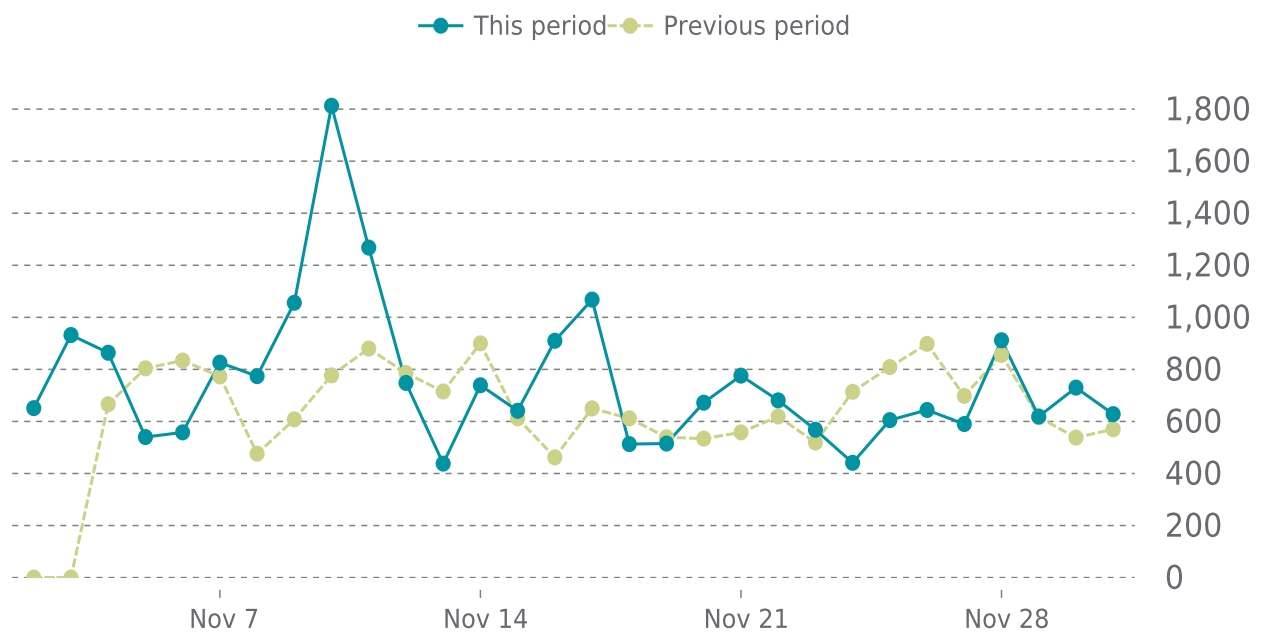

✓ ANALYTICS

Traffic up by: **19.4%**

11/01/2022 to 11/30/2022

SESSIONS