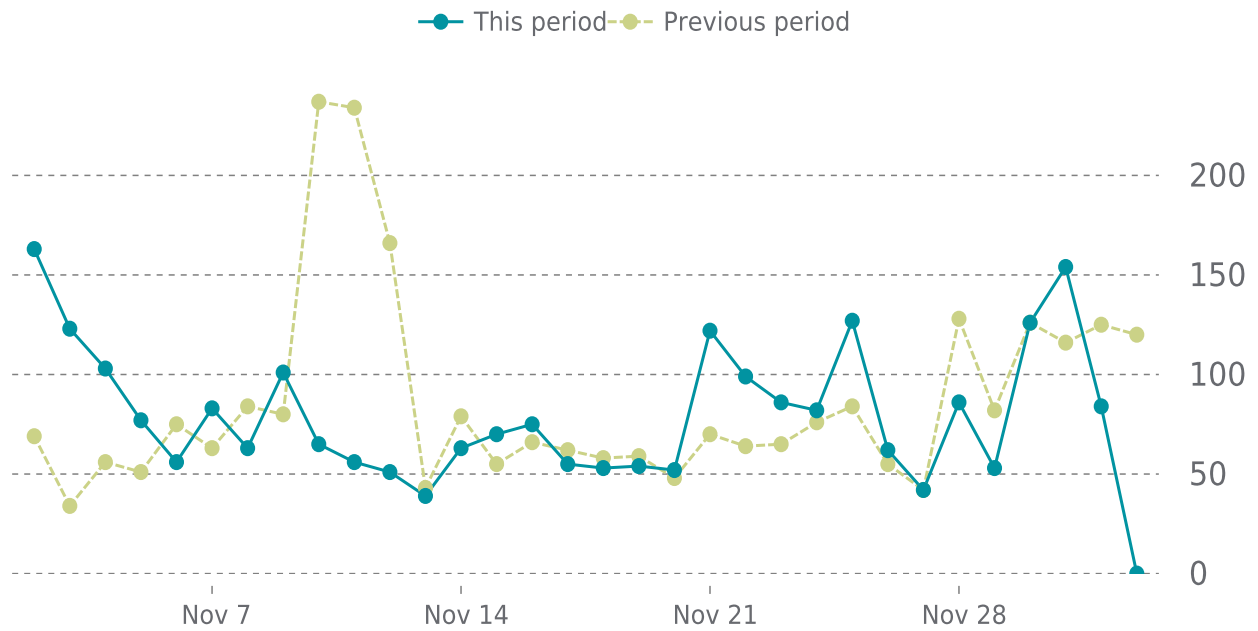

✓ ANALYTICS

Traffic down by: **5%**
11/01/2022 to 12/03/2022

OVERVIEW

Sessions
2.6K
▼ -5%

Pageviews
4.6K
▼ -10%

Session duration
59s
▼ -9%

SESSIONS

Pages Per Sessions: ▼ -5%

Social Media Sessions: ▼ -40.21%

Bounce Rate: ▲ 1%

Organic Searches: ▼ -4.14%

Referrers	Sessions
google	1444
(direct)	476
m.facebook.com	277
Facebook	209
l.facebook.com	85

Keywords	Sessions
anderson carpet	86
furniture	41
furniture design	34

Pages	Sessions
/	1860
/downtown/	309
/anderson-design-team/	223
/residential-design/	194
/furniture/	186

Countries	Sessions
United States	2568
India	24
Pakistan	15
Philippines	11
China	9