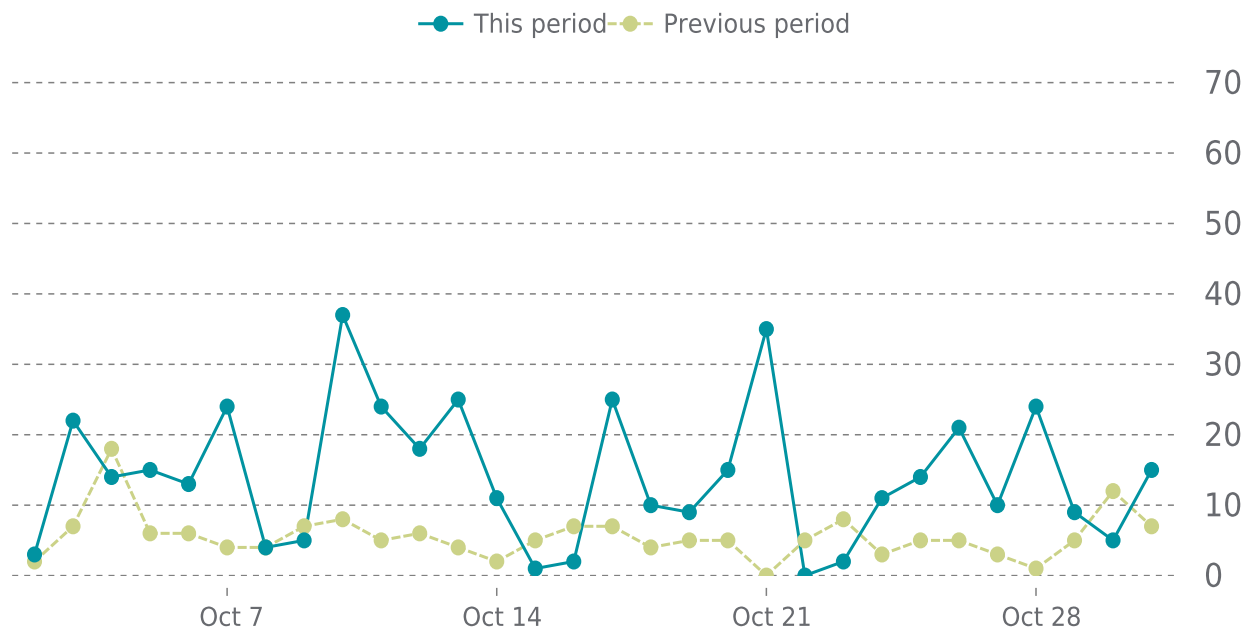

100%

last 7 days

100%

last 30 days

100%

UPTIME HISTORY

Event	Date	Reason	Duration
UP	11/12/2021	-	353d 7h

✓ ANALYTICS

Traffic up by: **145%**
10/01/2022 to 10/31/2022

OVERVIEW

Sessions
0.4K
▲ 145%

Pageviews
1.1K
▲ 192%

Session duration
02m:25s
▲ 25%

SESSIONS

Pages Per Sessions: ▲ 19%

Social Media Sessions: ▲ 1,700.00%