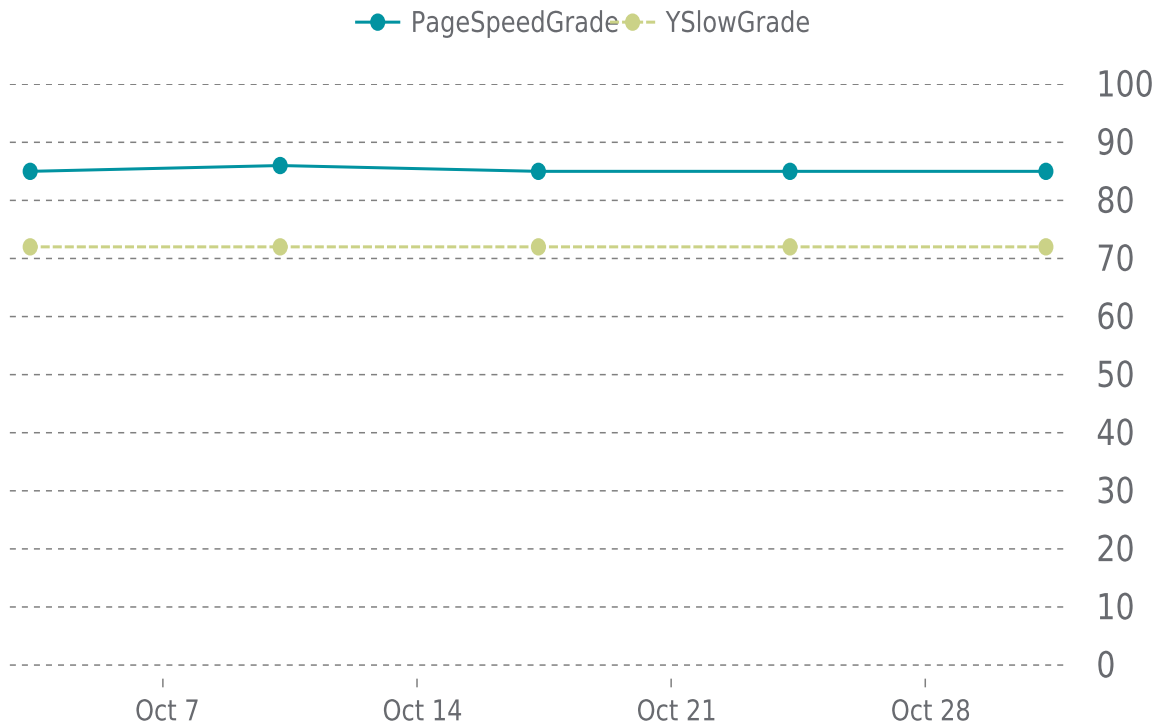

✓ PERFORMANCE

Total performance checks: **5**

10/01/2022 to 10/31/2022

MOST RECENT SCAN

10/31/2022

PageSpeed Grade

B (85%)

Previous check: 85%

YSlow Grade

C (72%)

Previous check: 72%

PERFORMANCE OVERVIEW

PERFORMANCE HISTORY

Date	Load time	PageSpeed	YSlow
10/31/2022 07:45	1.91 s	B (85%)	C (72%)
10/24/2022 06:35	2.26 s	B (85%)	C (72%)
10/17/2022 08:15	1.76 s	B (85%)	C (72%)
10/10/2022 05:32	1.91 s	B (86%)	C (72%)
10/03/2022 08:16	1.88 s	B (85%)	C (72%)