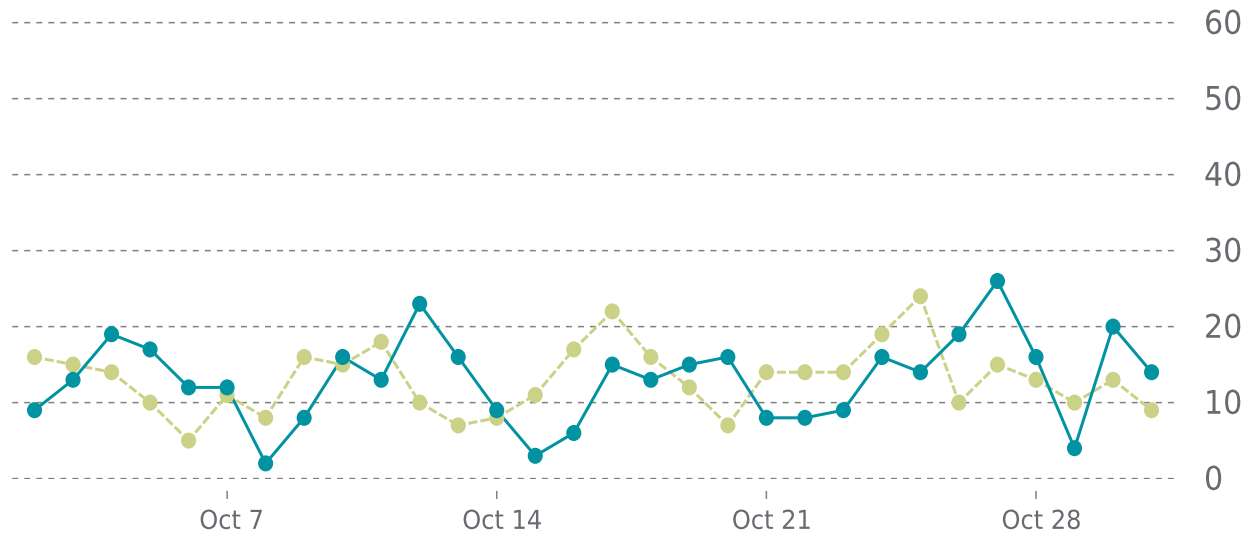

OVERVIEW

last 24 hours

100%

last 7 days

100%

last 30 days

100%

UPTIME HISTORY

Event	Date	Reason	Duration
UP	06/21/2022	-	132d 21h

✓ ANALYTICS

Traffic up by: **1%**
10/01/2022 to 10/31/2022

OVERVIEW

Sessions
0.4K
▲ 1%

Pageviews
0.7K
▼ -3%

Session duration
01m:23s
▲ 10%

SESSIONS

—●— This period —●— Previous period

Pages Per Sessions: ▼ -4%

Social Media Sessions: ▼ -34.29%

Bounce Rate: ▼ -5%

Organic Searches: ▲ 14.40%

Referrers	Sessions
google	282
(direct)	82
bing	11
facebook.com	8
l.facebook.com	7