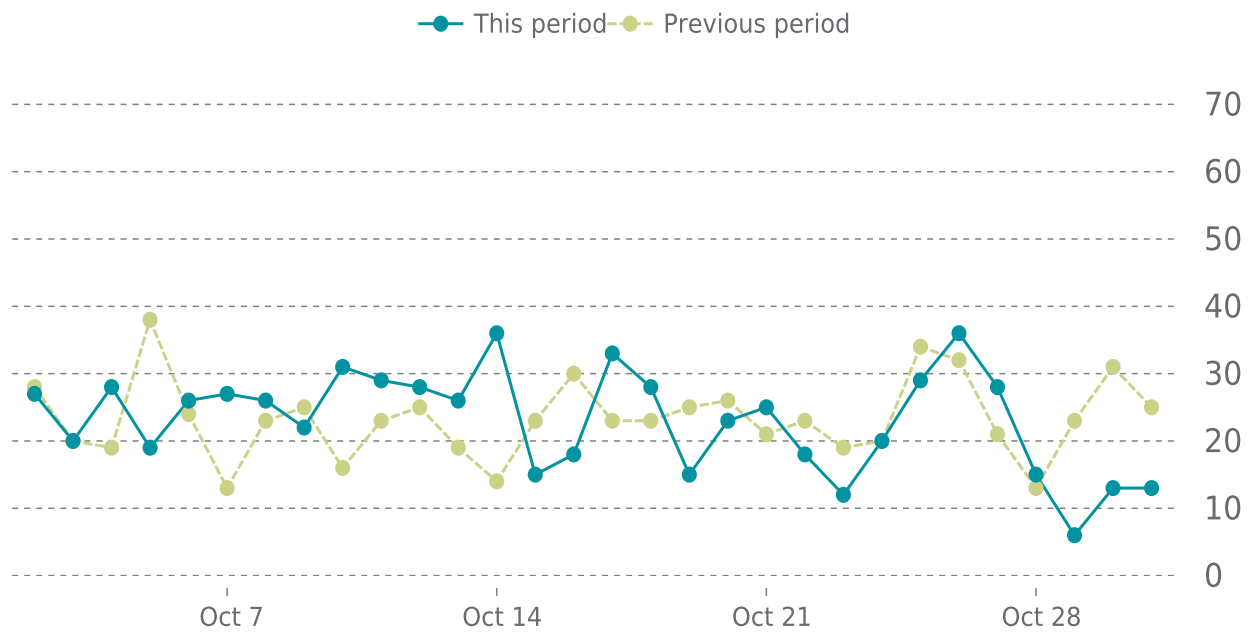

OVERVIEW

last 24 hours

100%

last 7 days

100%

last 30 days

100%

UPTIME HISTORY

Event	Date	Reason	Duration
UP	07/15/2022	-	108d 8h

✓ ANALYTICS

Traffic up by: **2%**
10/01/2022 to 10/31/2022

OVERVIEW

Sessions
0.7K
▲ 2%

Pageviews
1.7K
▲ 1%

Session duration
02m:01s
▲ 1%

SESSIONS