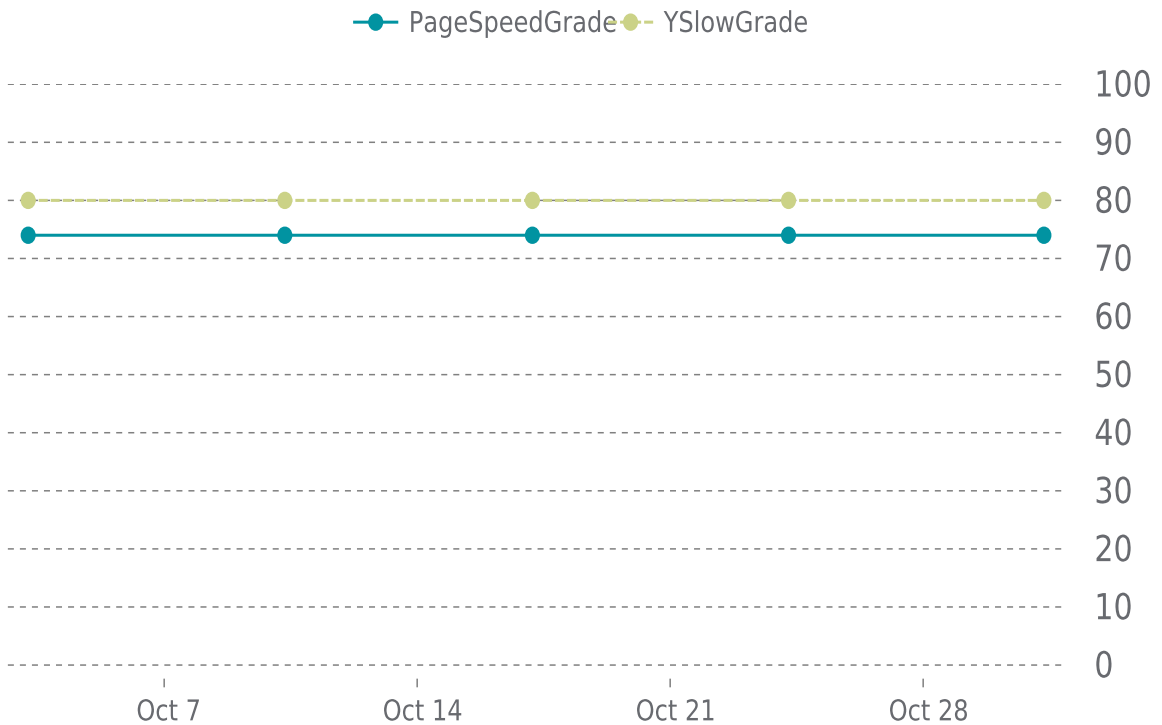

✓ PERFORMANCE

Total performance checks: **5**

10/01/2022 to 10/31/2022

MOST RECENT SCAN

10/31/2022

PageSpeed Grade

C (74%)

Previous check: 74%

YSlow Grade

B (80%)

Previous check: 80%

PERFORMANCE OVERVIEW

PERFORMANCE HISTORY

Date	Load time	PageSpeed	YSlow
10/31/2022 08:11	2.43 s	C (74%)	B (80%)
10/24/2022 06:36	2.44 s	C (74%)	B (80%)
10/17/2022 04:31	1.36 s	C (74%)	B (80%)
10/10/2022 08:07	1.38 s	C (74%)	B (80%)
10/03/2022 05:41	1.43 s	C (74%)	B (80%)