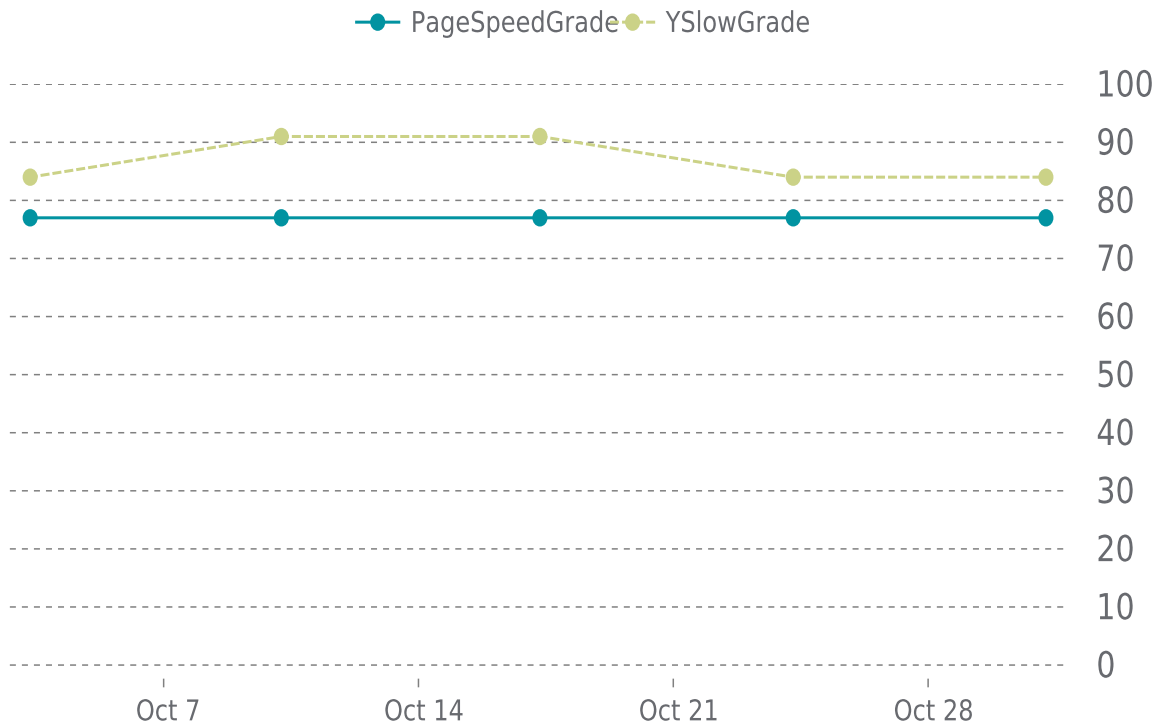

Event	Date	Reason	Duration
UP	03/11/2022	-	234d 11h

✓ ANALYTICS

Traffic down by: **6%**
10/01/2022 to 10/31/2022

OVERVIEW

Sessions
97
▼ -6%

Pageviews
0.2K
▲ 0%

Session duration
01m:53s
▲ 28%

SESSIONS

✓ PERFORMANCE

Total performance checks: **5**

10/01/2022 to 10/31/2022

MOST RECENT SCAN

10/31/2022

PageSpeed Grade

C (77%)

Previous check: 77%

YSlow Grade

B (84%)

Previous check: 84%

PERFORMANCE OVERVIEW

PERFORMANCE HISTORY

Date	Load time	PageSpeed	YSlow
10/31/2022 05:40	1.87 s	C (77%)	B (84%)
10/24/2022 07:04	1.96 s	C (77%)	B (84%)
10/17/2022 08:04	1.16 s	C (77%)	A (91%)
10/10/2022 05:35	1.05 s	C (77%)	A (91%)
10/03/2022 08:00	1.00 s	C (77%)	B (84%)