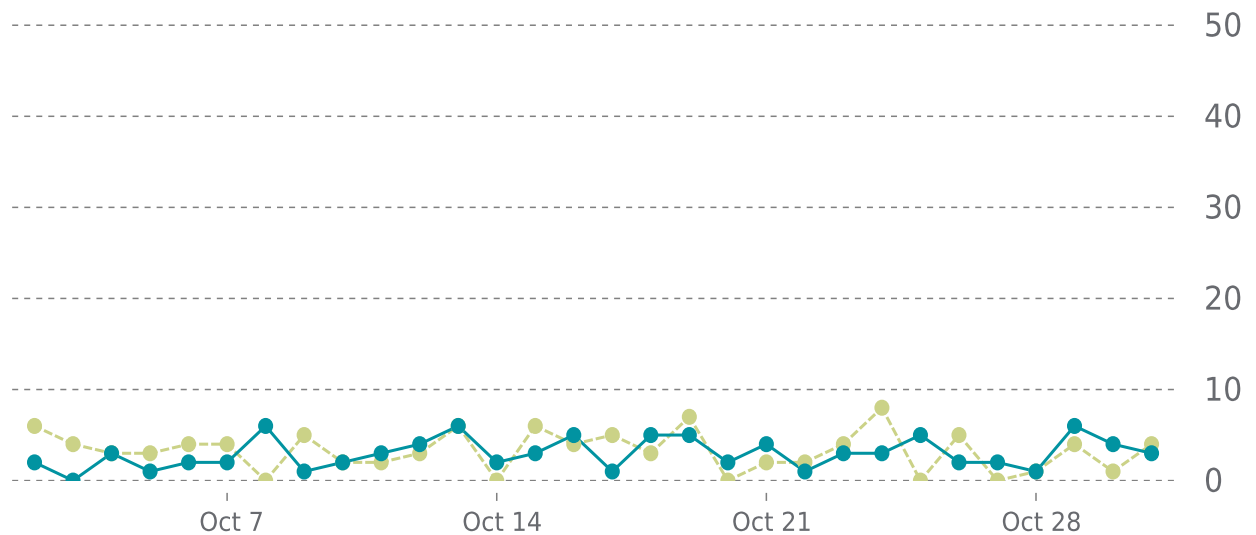

✓ ANALYTICS

Traffic down by: **6%**
10/01/2022 to 10/31/2022

OVERVIEW

Sessions
97
▼ -6%

Pageviews
0.2K
▲ 0%

Session duration
01m:53s
▲ 28%

SESSIONS

—●— This period —●— Previous period

Pages Per Sessions: ▲ 7%

Social Media Sessions: ▼ -12.90%

Bounce Rate: ▲ 8%

Organic Searches: ▼ -26.23%

Referrers	Sessions	Pages	Sessions
google	42	/	82
(direct)	24	/get-in-touch/	27
m.facebook.com	14	/about-mds-interior-design/	25
l.instagram.com	5	/mds-projects/	21
l.facebook.com	5	/all-mds-projects/	18

Countries	Sessions
United States	73
India	6
Pakistan	5
Canada	4
Hong Kong	2