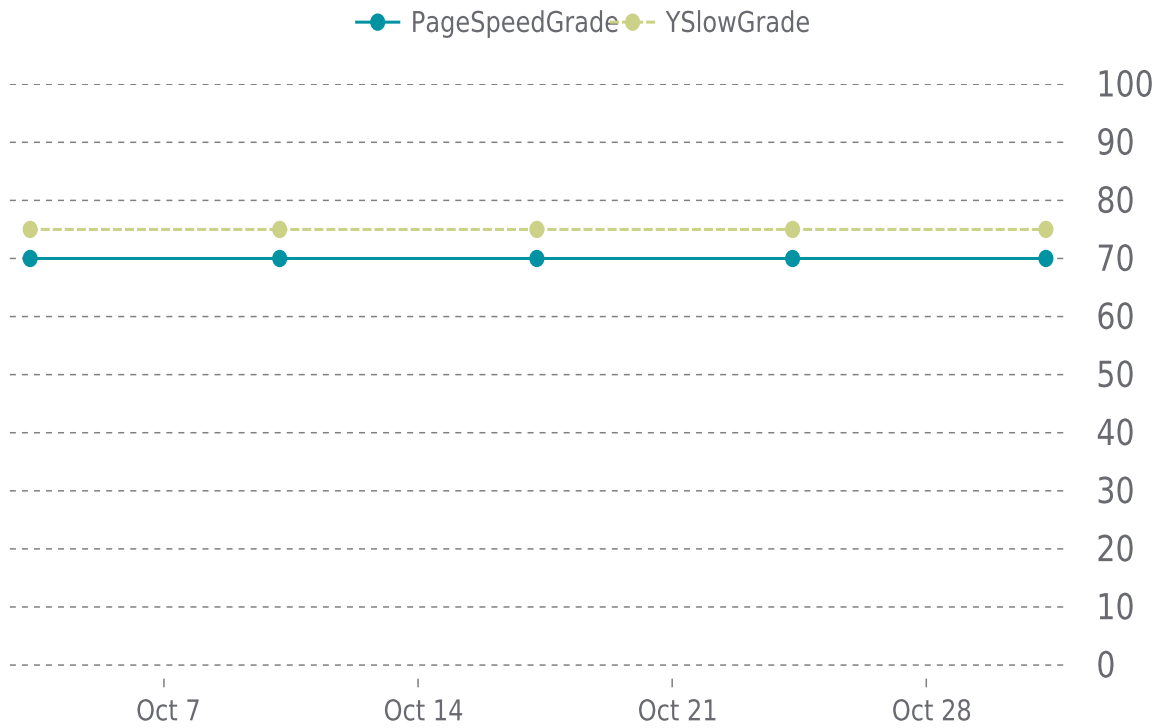

✓ PERFORMANCE

Total performance checks: **5**

10/01/2022 to 10/31/2022

MOST RECENT SCAN

10/31/2022

PageSpeed Grade

C (70%)

Previous check: 70%

YSlow Grade

C (75%)

Previous check: 75%

PERFORMANCE OVERVIEW

PERFORMANCE HISTORY

Date	Load time	PageSpeed	YSlow
10/31/2022 07:05	1.81 s	C (70%)	C (75%)
10/24/2022 07:37	2.47 s	C (70%)	C (75%)
10/17/2022 06:33	1.55 s	C (70%)	C (75%)
10/10/2022 04:32	1.28 s	C (70%)	C (75%)
10/03/2022 07:34	2.08 s	C (70%)	C (75%)