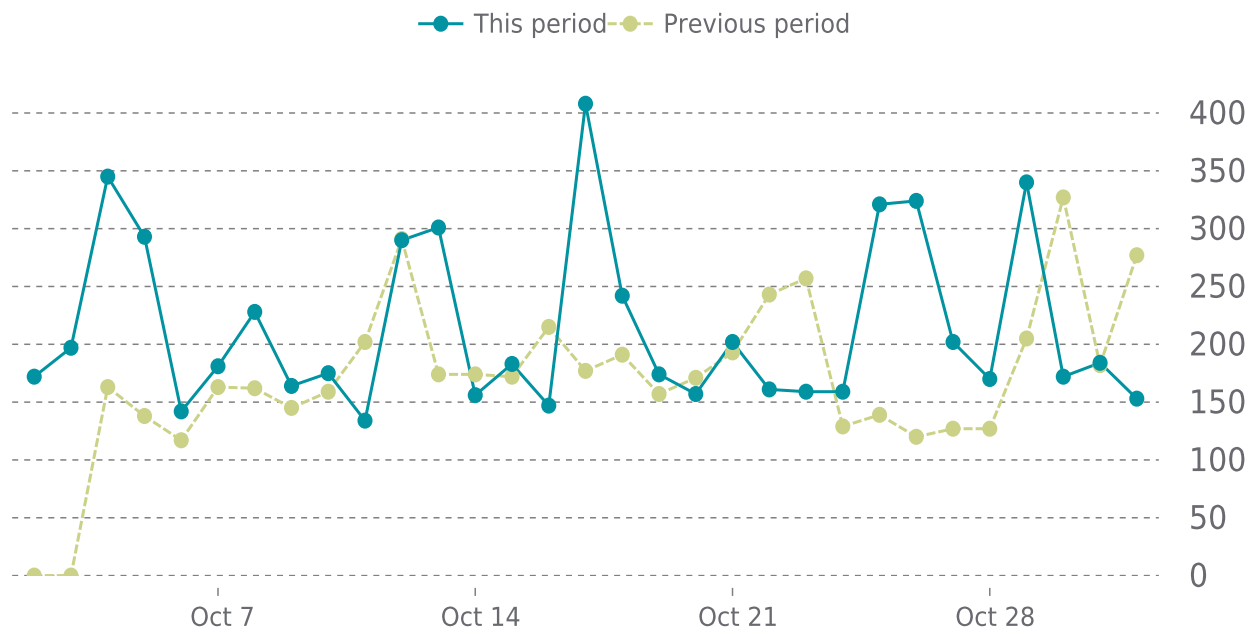

UPTIME HISTORY

Event	Date	Reason	Duration
UP	07/08/2021	-	480d 13h

✓ ANALYTICS

Traffic up by: **25.3%**
10/01/2022 to 10/31/2022

SESSIONS

SECURITY

Total security checks: **5**

10/01/2022 to 10/31/2022