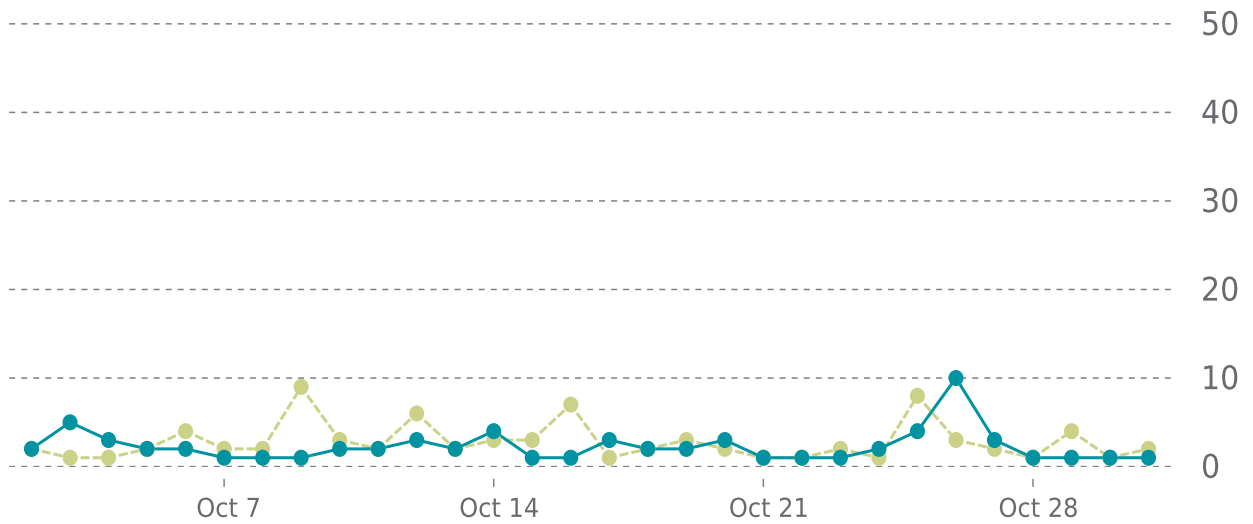

Event	Date	Reason	Duration
UP	10/31/2022	-	6h 39m
DOWN	10/31/2022	Gateway timeout.	2m 13s
UP	10/10/2022	-	21d 4h
DOWN	10/10/2022	Response timeout - Did not receive response for 30 secs.	2m 16s
UP	10/10/2022	-	28m 38s
DOWN	10/10/2022	Response timeout - Did not receive response for 30 secs.	2m 13s

✓ ANALYTICS

Traffic down by: **18%**
10/01/2022 to 10/31/2022

OVERVIEW

Sessions
71
▼ -18%

Pageviews
84
▼ -17%

Session duration
05s
▼ -30%

SESSIONS

—●— This period —●— Previous period