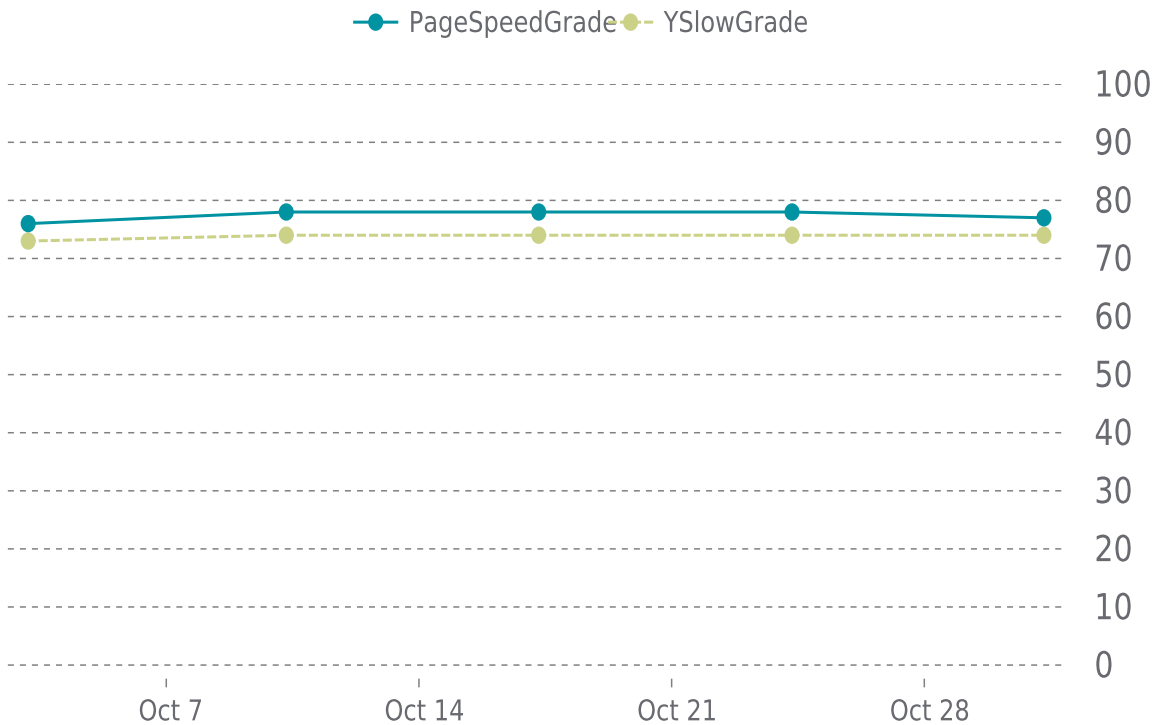

✓ PERFORMANCE

Total performance checks: **5**

10/01/2022 to 10/31/2022

MOST RECENT SCAN

10/31/2022

PageSpeed Grade

C (77%)

Previous check: 78%

YSlow Grade

C (74%)

Previous check: 74%

PERFORMANCE OVERVIEW

PERFORMANCE HISTORY

Date	Load time	PageSpeed	YSlow
10/31/2022 07:32	4.53 s	C (77%)	C (74%)
10/24/2022 08:03	3.09 s	C (78%)	C (74%)
10/17/2022 07:37	4.88 s	C (78%)	C (74%)
10/10/2022 07:46	4.19 s	C (78%)	C (74%)
10/03/2022 04:10	2.88 s	C (76%)	C (73%)