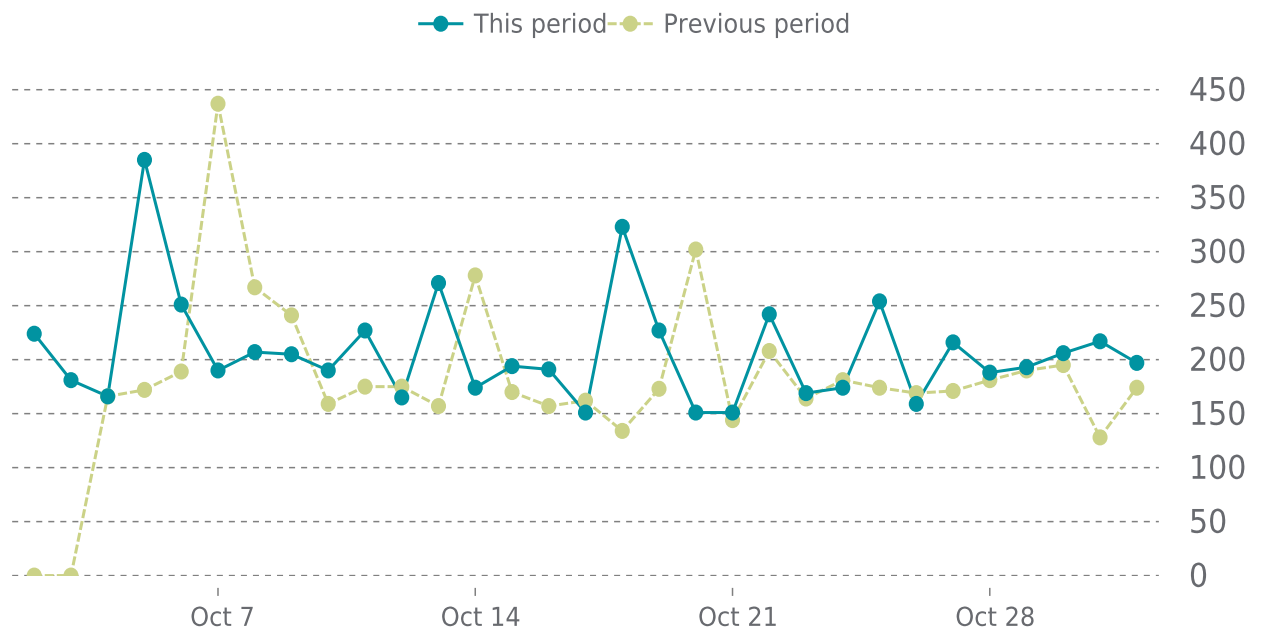

100%

last 7 days

100%

last 30 days

100%

UPTIME HISTORY

Event	Date	Reason	Duration
UP	06/29/2022	-	124d 14h

✓ ANALYTICS

Traffic up by: **15.1%**
10/01/2022 to 10/31/2022

SESSIONS

SECURITY

Total security checks: **5**

10/01/2022 to 10/31/2022

MOST RECENT SCAN

10/31/2022

Status: **Clean**