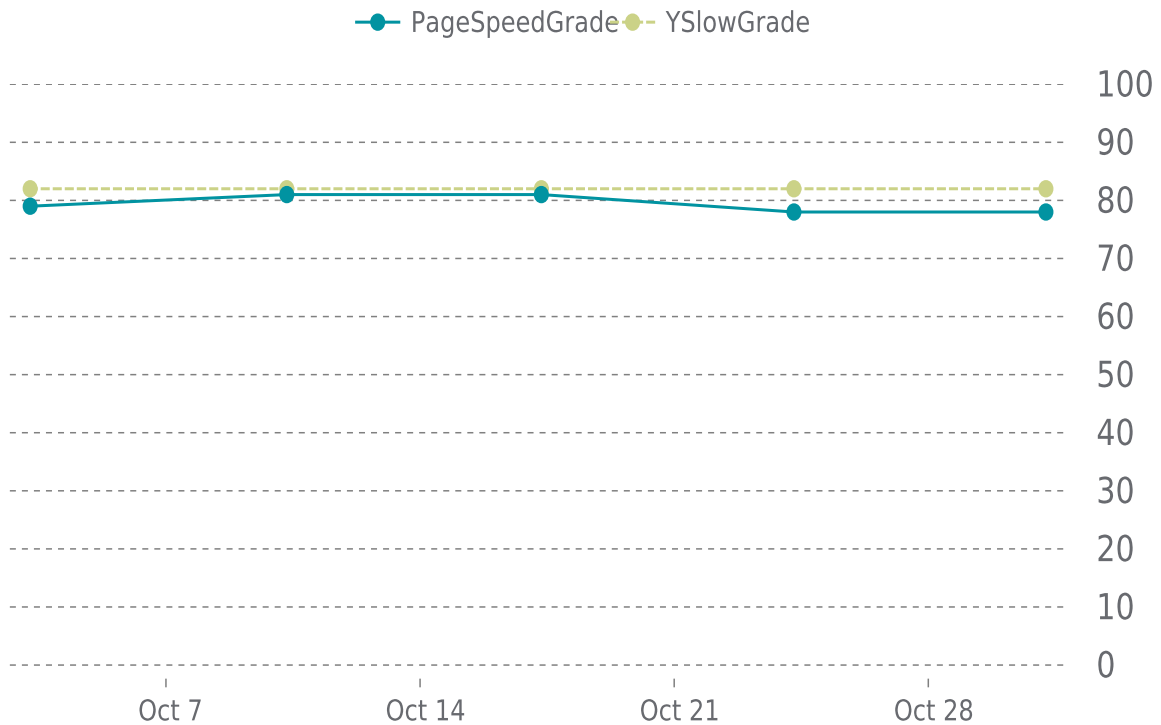

# ✓ PERFORMANCE

Total performance checks: **5**

10/01/2022 to 10/31/2022

## MOST RECENT SCAN

10/31/2022

PageSpeed Grade

**C (78%)**

Previous check: 78%

YSlow Grade

**B (82%)**

Previous check: 82%

## PERFORMANCE OVERVIEW