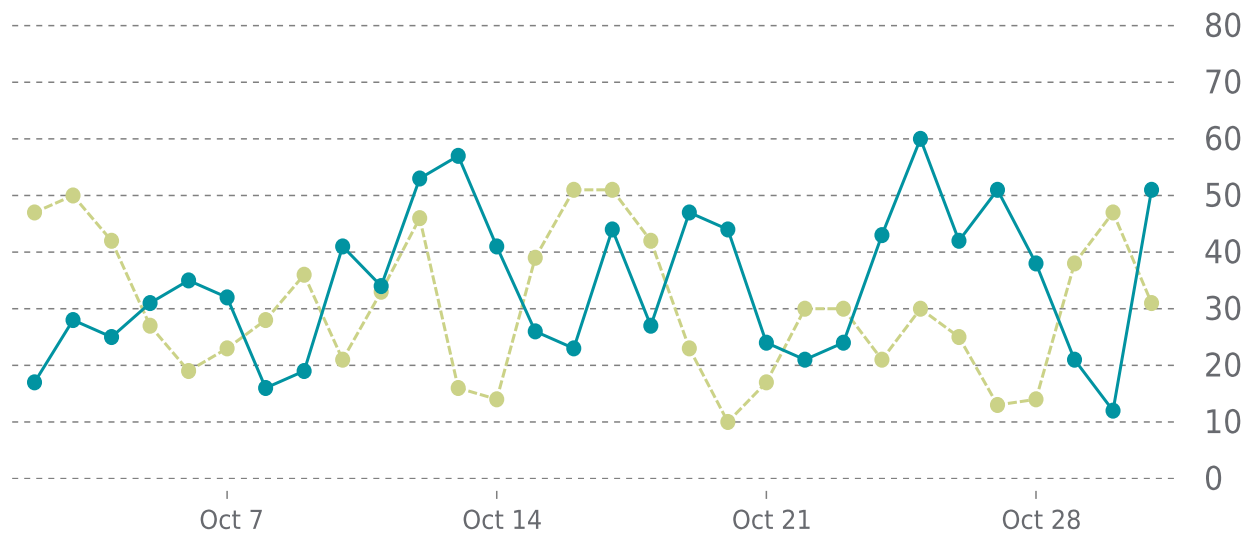

✓ ANALYTICS

Traffic up by: **11%**
10/01/2022 to 10/31/2022

OVERVIEW

Sessions
1K
▲ 11%

Pageviews
2.1K
▲ 12%

Session duration
02m:02s
▲ 15%

SESSIONS

—●— This period —●— Previous period

Pages Per Sessions: ▲ 1%

Social Media Sessions: ▲ 20.00%

Bounce Rate: ▲ 1%

Organic Searches: ▲ 13.82%

Referrers	Sessions	Pages	Sessions
google	713	/	904
(direct)	284	/lease-purchase-program/	299
l.facebook.com	14	/careers/	247
bing	12	/company-drivers/	231
baidu	9	/our-story/	137

Countries	Sessions
United States	957
China	21
India	19
United Kingdom	13
Philippines	9