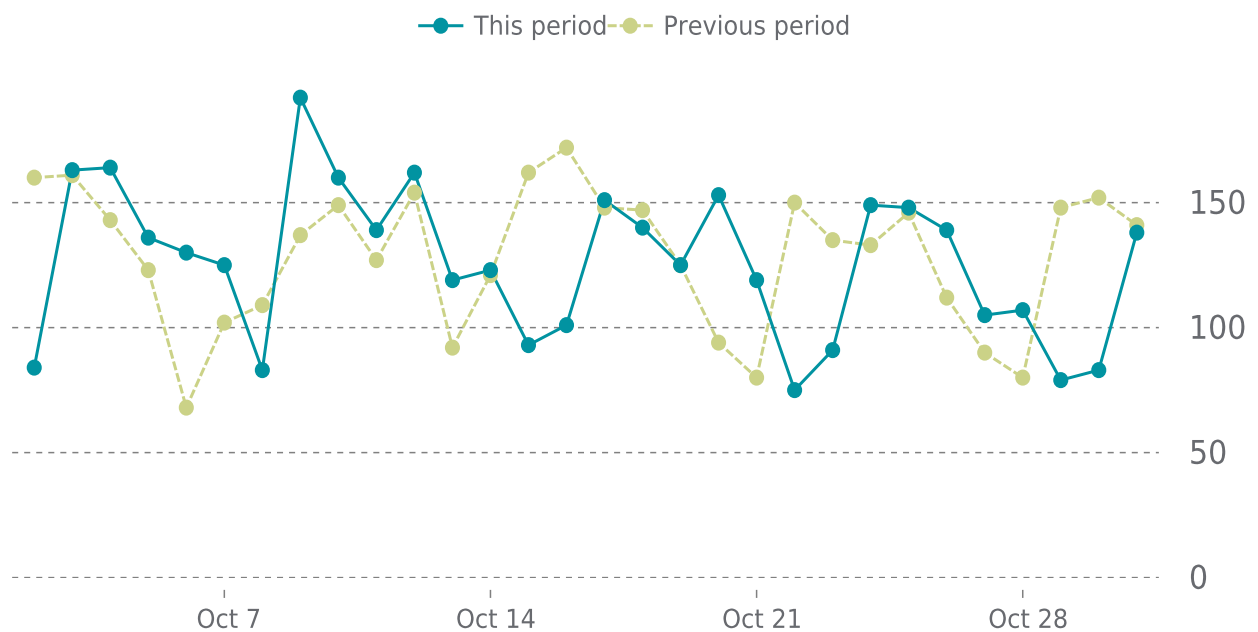

✓ ANALYTICS

Traffic down by: **1%**
10/01/2022 to 10/31/2022

OVERVIEW

Sessions
3.9K
▼ -1%

Pageviews
9.8K
▲ 4%

Session duration
01m:52s
▲ 5%

SESSIONS

Pages Per Sessions: ▲ 5%

Social Media Sessions: ▲ 336.17%

Bounce Rate: ▼ -5%

Organic Searches: ▲ 3.44%

Referrers	Sessions
wmcarey.edu	1574
google	1131
(direct)	755
AMG	145
m.facebook.com	136

Keywords	Sessions
nursing program	251
nursing school	81
nursing degree	12

Pages	Sessions
/degrees-and-programs/	1594
/carey-school-of-nursing/	1576
/degrees/pre-licensure-bsn/	836
/degrees/nursing-lpn -ad...	742
/	691

Countries	Sessions
United States	3718
Russia	44
India	24
China	17
Canada	13