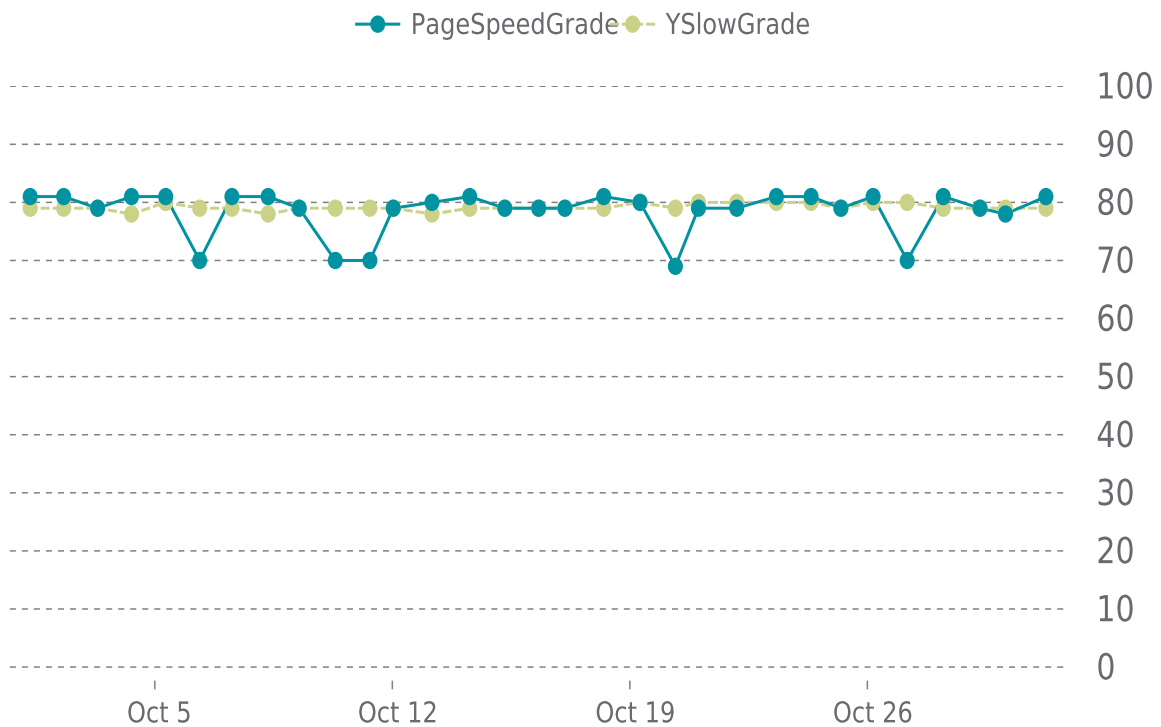

✓ PERFORMANCE

Total performance checks: **31**

10/01/2022 to 10/31/2022

MOST RECENT SCAN

10/31/2022

PageSpeed Grade

B (81%)

Previous check: 78%

YSlow Grade

C (79%)

Previous check: 79%

PERFORMANCE OVERVIEW