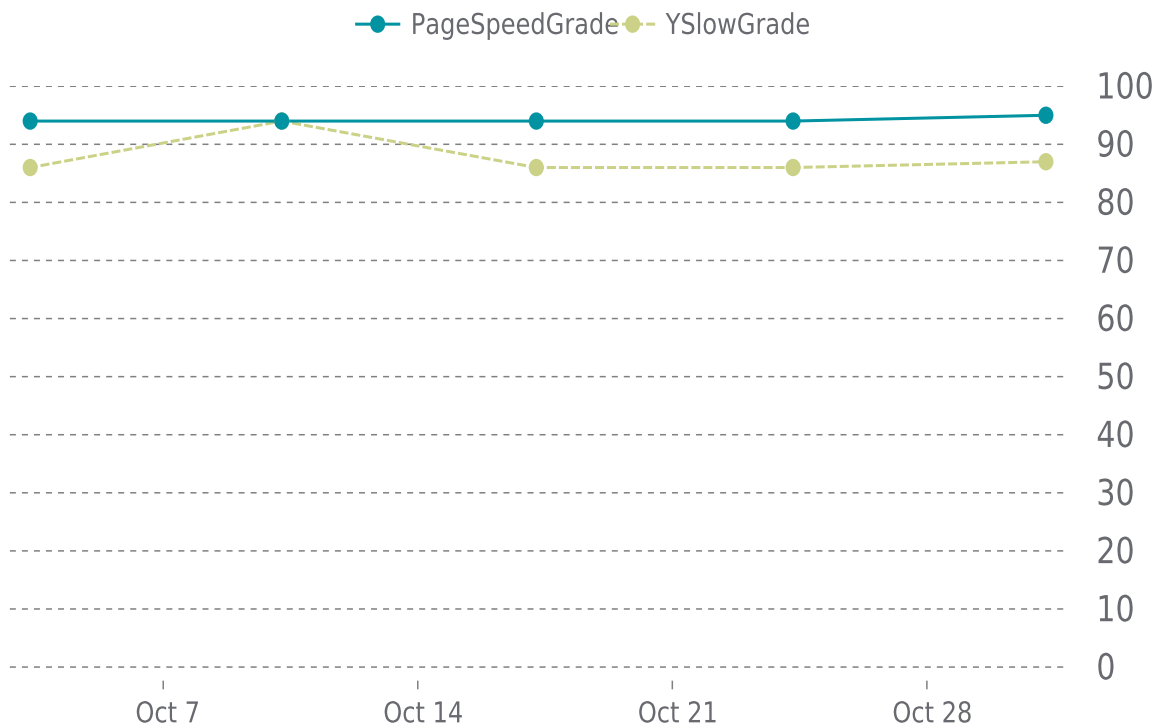

# ✓ PERFORMANCE

Total performance checks: **5**

10/01/2022 to 10/31/2022

## MOST RECENT SCAN

10/31/2022

PageSpeed Grade

**A (95%)**

Previous check: 94%

YSlow Grade

**B (87%)**

Previous check: 86%

## PERFORMANCE OVERVIEW