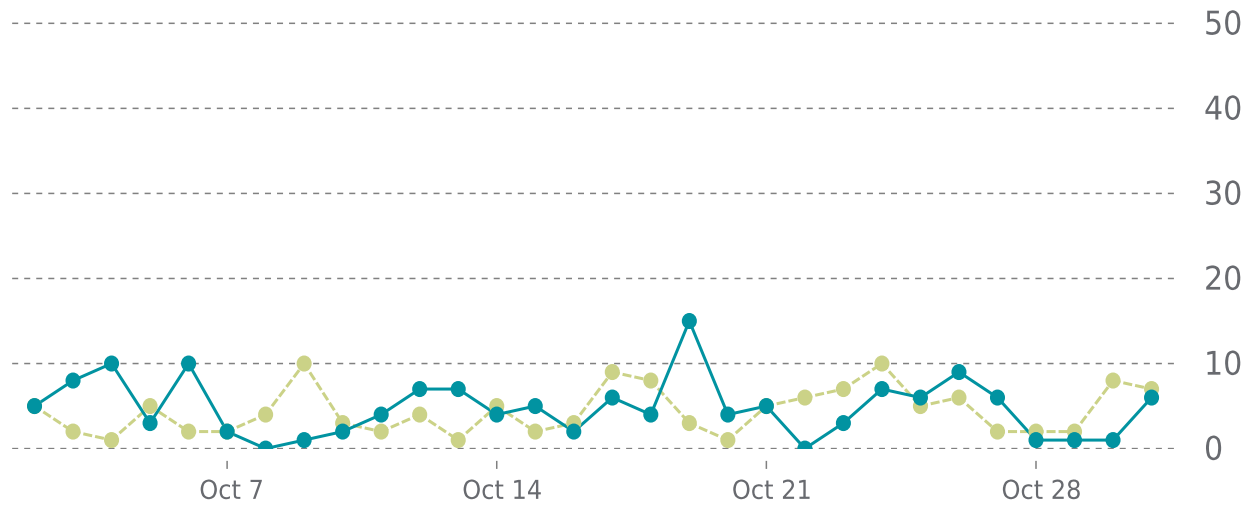

✓ ANALYTICS

Traffic up by: **6%**
10/01/2022 to 10/31/2022

OVERVIEW

Sessions
0.1K
▲ 6%

Pageviews
0.2K
▲ 18%

Session duration
01m:33s
▲ 102%

SESSIONS

—●— This period —●— Previous period

Pages Per Sessions: ▲ 12%

Social Media Sessions: ▼ -66.67%

Bounce Rate: ▼ -9%

Organic Searches: ▲ 0.00%

Referrers	Sessions
google	92
(direct)	34
bing	7
theapplicantmanager.com	3
yandex.ru	3

Pages	Sessions
/	166
/connect/	65
/brothers-logistics/	45
/thank-you-for- contacting...	5
/?refresh-cache=true	3

Countries	Sessions
United States	87
India	21
Russia	7
China	5
Vietnam	3