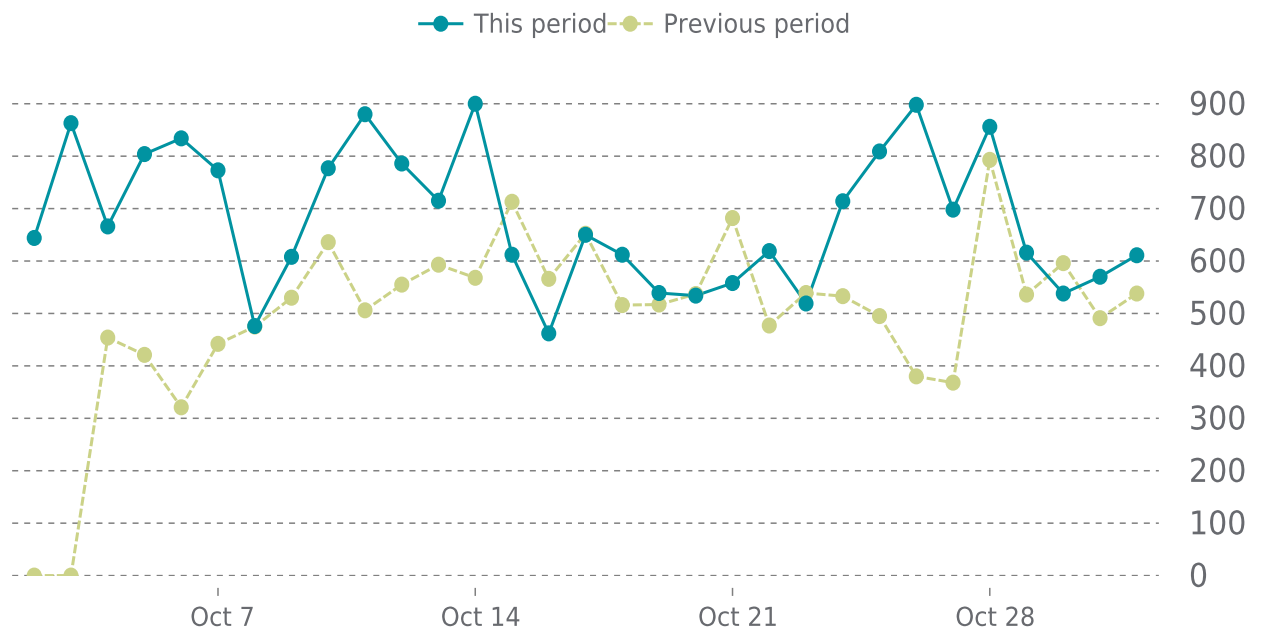

✓ ANALYTICS

Traffic up by: **37%**
10/01/2022 to 10/31/2022

SESSIONS