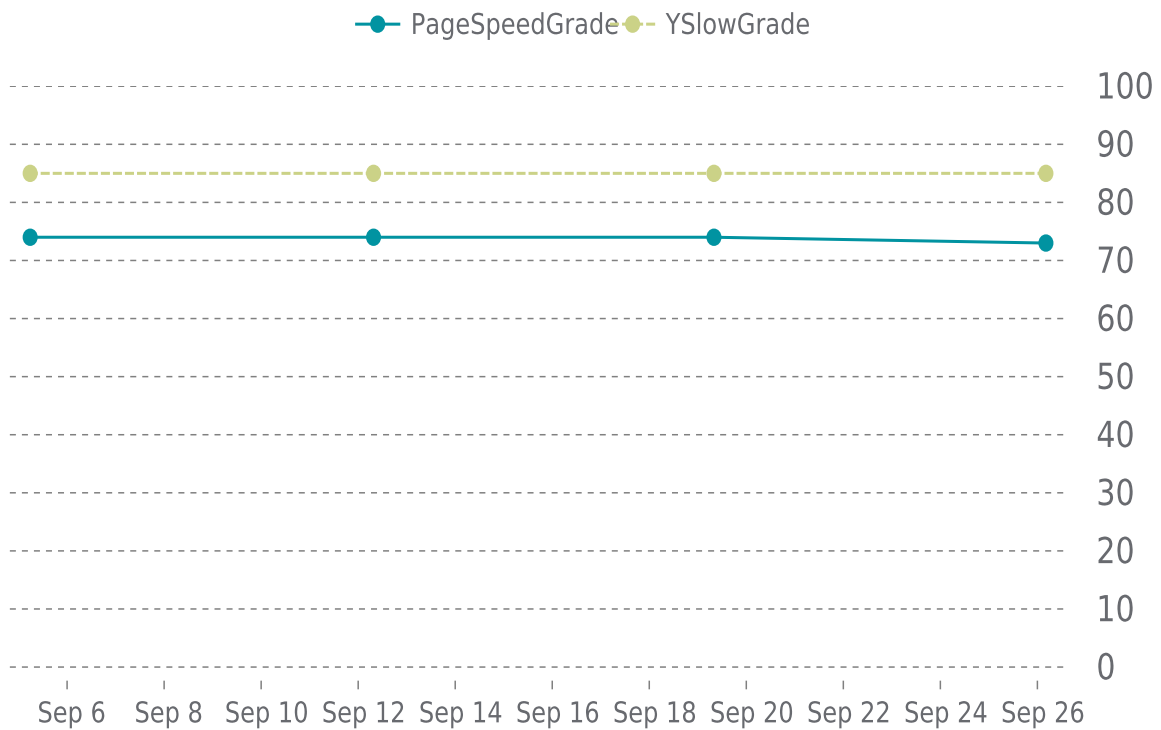

YSlow Grade

B (85%)

Previous check: 85%

PERFORMANCE OVERVIEW

PERFORMANCE HISTORY

| Date | Load time | PageSpeed | YSlow |
|------------------|-----------|-----------|---------|
| 09/26/2022 04:13 | 1.10 s | C (73%) | B (85%) |
| 09/19/2022 08:00 | 1.29 s | C (74%) | B (85%) |
| 09/12/2022 07:36 | 1.07 s | C (74%) | B (85%) |
| 09/05/2022 05:44 | 1.08 s | C (74%) | B (85%) |