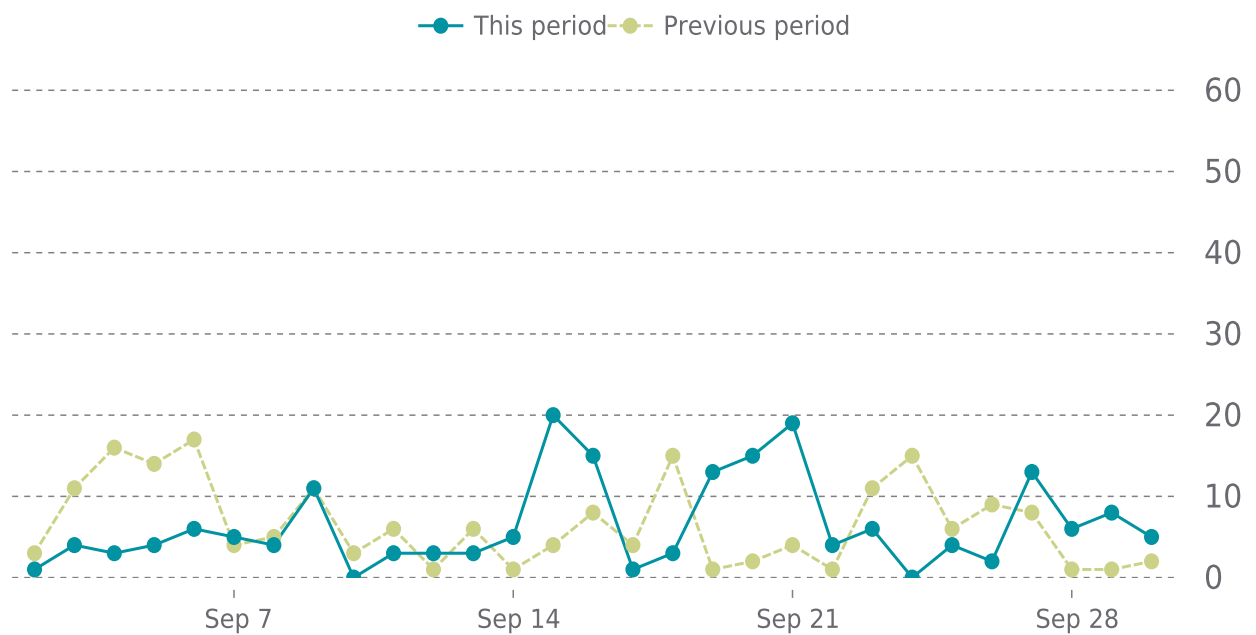

Up for: **102d 3h**
Overall Uptime: **100.000%**

OVERVIEW

last 24 hours
100%

last 7 days
100%

last 30 days
100%

UPTIME HISTORY

| Event | Date | Reason | Duration |
|-------|------------|--------|----------|
| UP | 06/20/2022 | - | 102d 3h |

✓ ANALYTICS

Traffic up by: **1%**
09/01/2022 to 09/30/2022

OVERVIEW

Sessions
0.1K
▲ 1%

Pageviews
0.3K
▲ 7%

Session duration
01m:52s
▲ 58%

SESSIONS

Pages Per Sessions: ▲ 5%