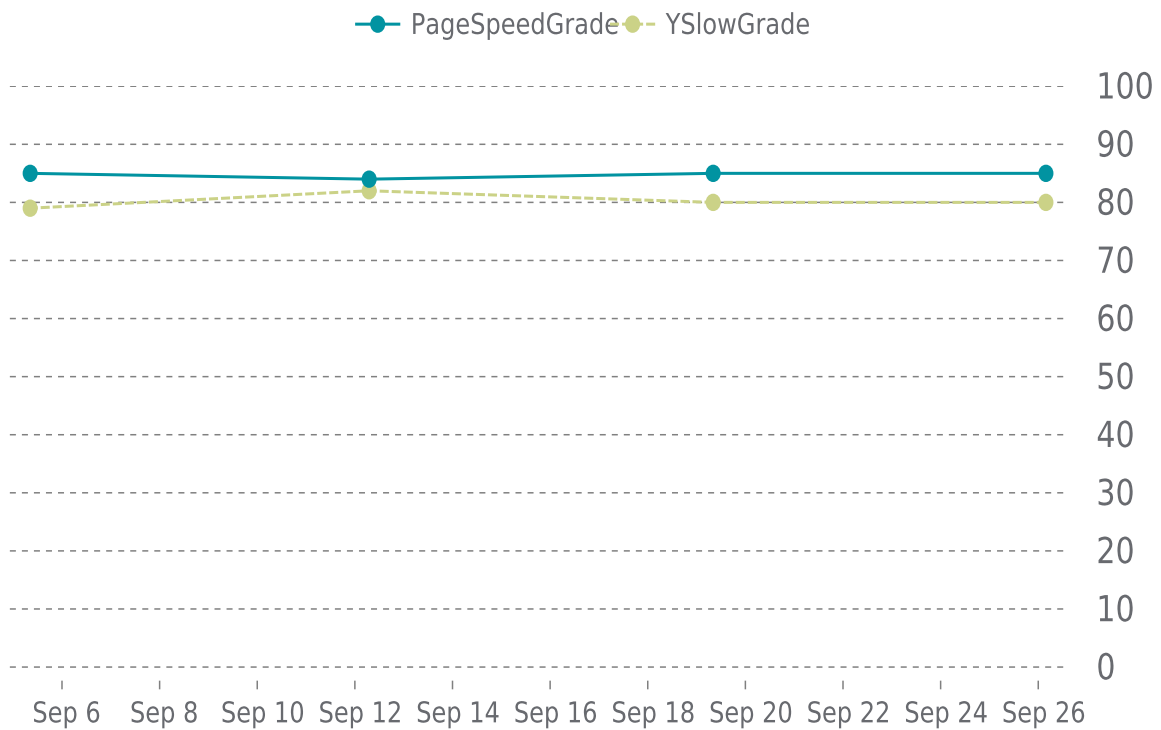

YSlow Grade

B (80%)

Previous check: 80%

PERFORMANCE OVERVIEW

PERFORMANCE HISTORY

Date	Load time	PageSpeed	YSlow
09/26/2022 03:46	1.42 s	B (85%)	B (80%)
09/19/2022 08:10	1.23 s	B (85%)	B (80%)
09/12/2022 07:01	1.25 s	B (84%)	B (82%)
09/05/2022 08:21	1.13 s	B (85%)	C (79%)