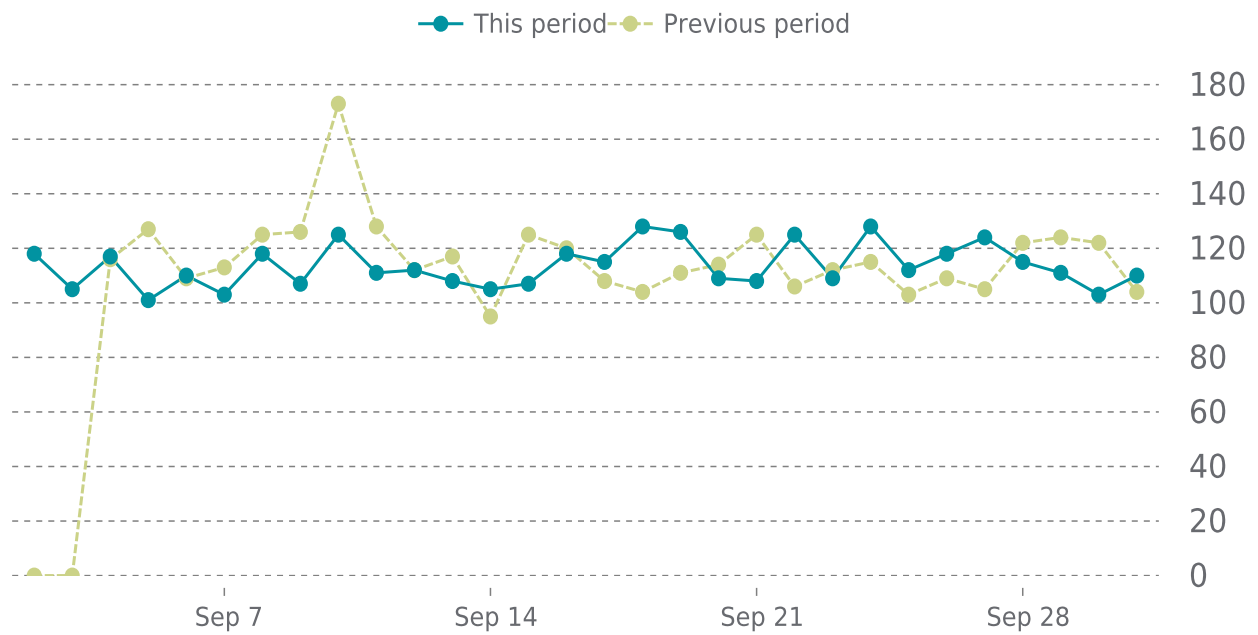

UPTIME HISTORY

Event	Date	Reason	Duration
UP	05/08/2022	-	145d 8h

✓ ANALYTICS

Traffic up by: **4.2%**
09/01/2022 to 09/30/2022

SESSIONS

 **SECURITY**Total security checks: **4**

09/01/2022 to 09/30/2022

MOST RECENT SCAN