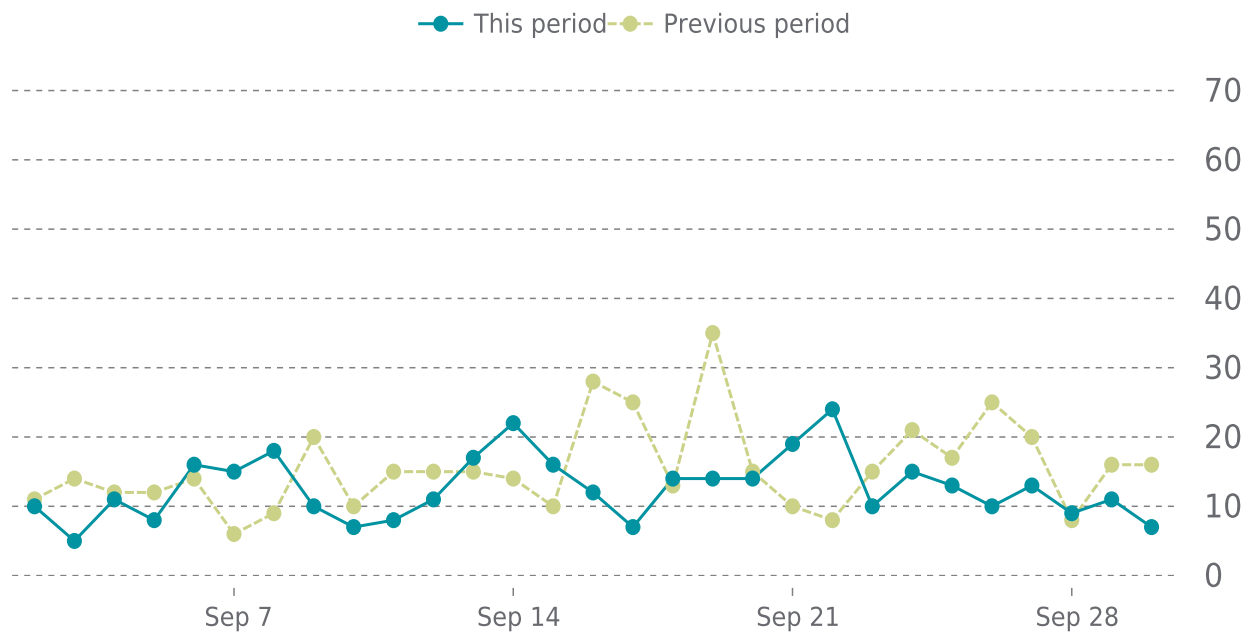

✓ ANALYTICS

Traffic down by: **15%**
09/01/2022 to 09/30/2022

OVERVIEW

Sessions
0.3K
▼ -15%

Pageviews
0.7K
▼ -26%

Session duration
01m:16s
▼ -35%

SESSIONS

Pages Per Sessions: ▼ -12%

Social Media Sessions: ▼ -11.76%

Bounce Rate: ▲ 13%

Organic Searches: ▼ -17.26%

Referrers	Sessions	Pages	Sessions
google	236	/	363
(direct)	100	/about-norman/	151
l.facebook.com	14	/new-construction/	69
bing	13	/renovation/	51
l.instagram.com	5	/chris-miller/	22

Countries	Sessions
United States	299
Pakistan	27
India	10
Russia	7
China	7