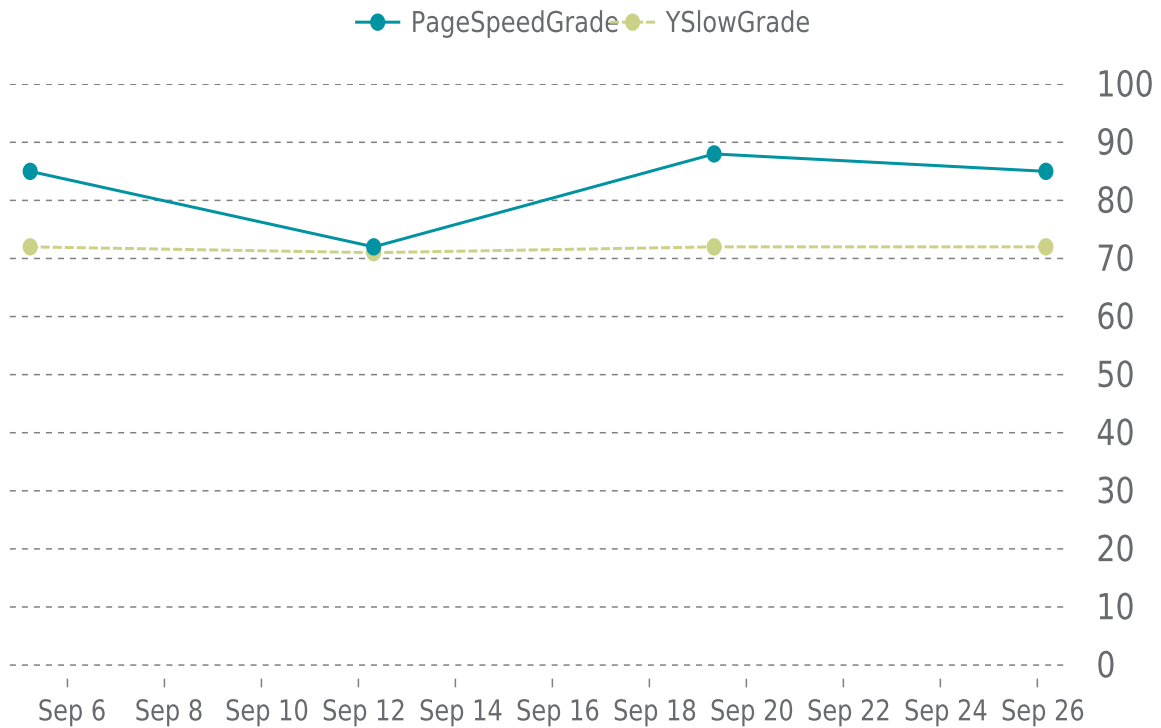

## MOST RECENT SCAN

09/26/2022

PageSpeed Grade

**B (85%)**

Previous check: 88%

YSlow Grade

**C (72%)**

Previous check: 72%

## PERFORMANCE OVERVIEW