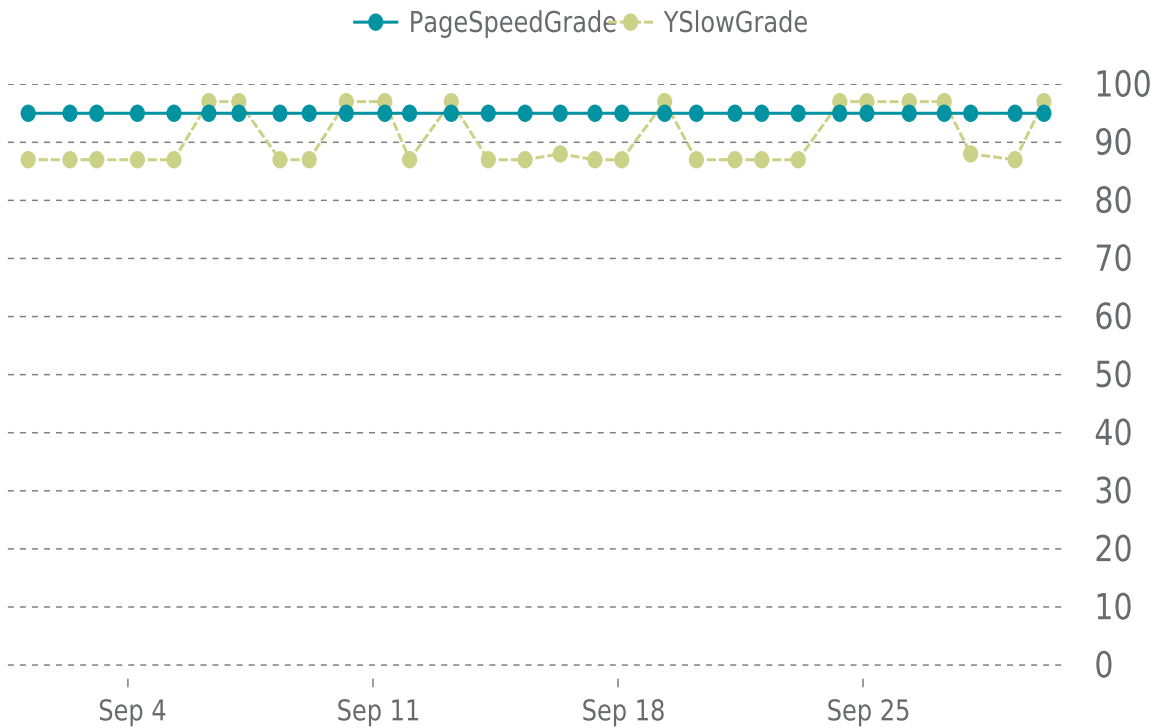

## MOST RECENT SCAN

09/30/2022

PageSpeed Grade

**A (95%)**

Previous check: 95%

YSlow Grade

**A (97%)**

Previous check: 87%

## PERFORMANCE OVERVIEW