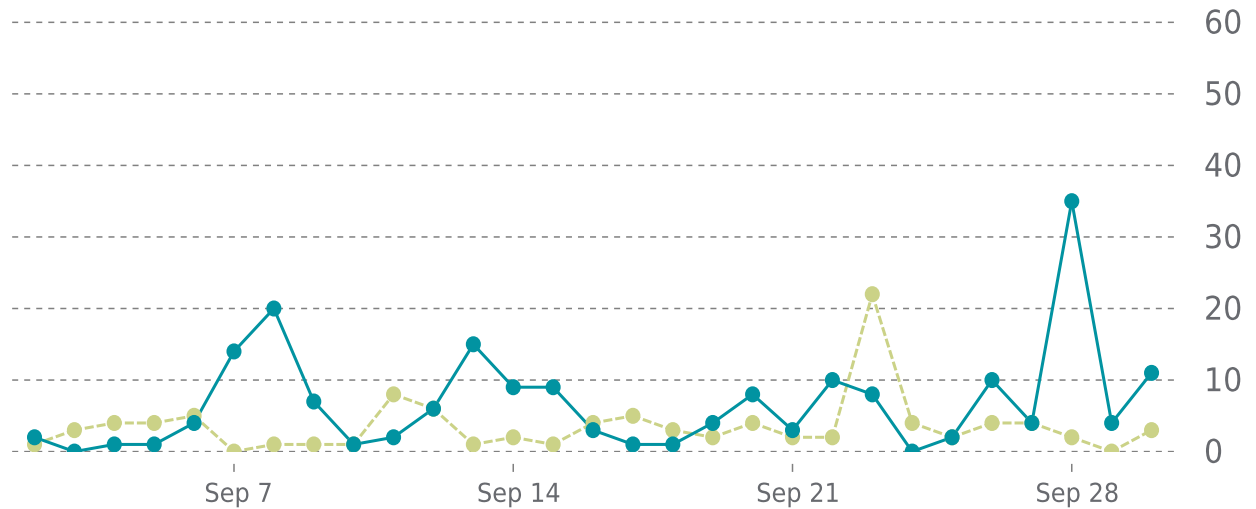

# ✓ ANALYTICS

Traffic up by: **90%**  
09/01/2022 to 09/30/2022

## OVERVIEW

Sessions  
**0.1K**  
▲ 90%

Pageviews  
**0.3K**  
▲ 31%

Session duration  
**35s**  
▼ -64%

## SESSIONS

—●— This period —●— Previous period

Pages Per Sessions: ▼ -31%

Social Media Sessions: ▼ -100.00%

Bounce Rate: ▲ 100%

Organic Searches: ▼ -20.83%

<b>Referrers</b>	<b>Sessions</b>	<b>Pages</b>	<b>Sessions</b>
(direct)	157	/	155
google	31	/board-locator/	32
baidu	4	/board-locator/?wpv- cat...	19
bing	3	/about-munn-outd	8
link.edgepilot.com	2	/billboard/panel-no-145/	7
<b>Countries</b>			
<b>Countries</b>	<b>Sessions</b>		
United States	185		
China	6		
Finland	3		
India	1		
Australia	1		