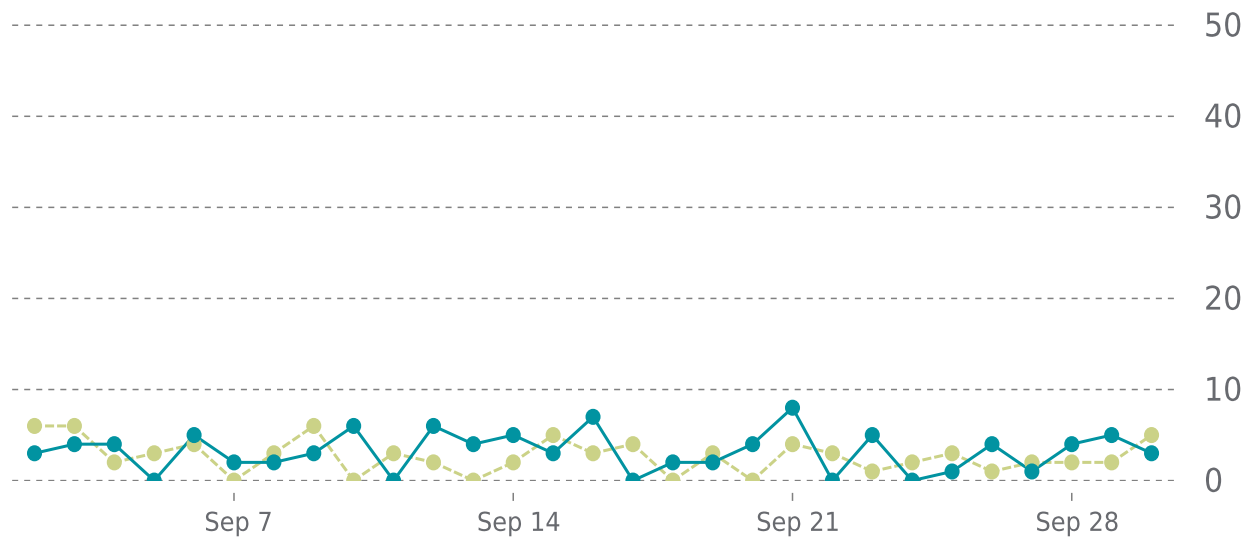

✓ ANALYTICS

Traffic up by: **20%**
09/01/2022 to 09/30/2022

OVERVIEW

Sessions
100
▲ 20%

Pageviews
0.2K
▲ 15%

Session duration
01m:29s
▲ 9%

SESSIONS

—●— This period —●— Previous period

Pages Per Sessions: ▼ -5%

Social Media Sessions: ▲ 34.78%

Bounce Rate: ▲ 4%

Organic Searches: ▲ 50.00%

Referrers	Sessions	Pages	Sessions
google	52	/	81
m.facebook.com	13	/get-in-touch/	29
l.facebook.com	10	/about-mds-interior-design/	20
(direct)	8	/all-mds-projects/	16
baidu	6	/interior-design-services/	11

Countries	Sessions
United States	73
China	6
India	3
Sweden	2
Philippines	2