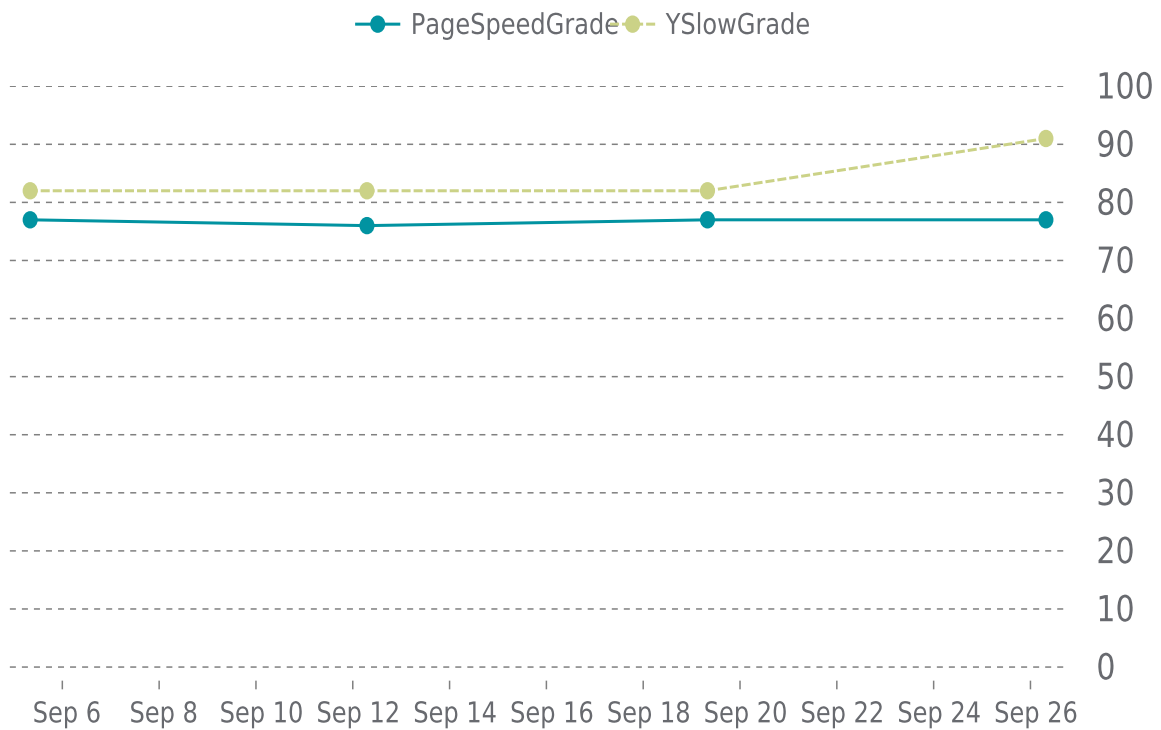

## MOST RECENT SCAN

09/26/2022

PageSpeed Grade

**C (77%)**

Previous check: 77%

YSlow Grade

**A (91%)**

Previous check: 82%

## PERFORMANCE OVERVIEW