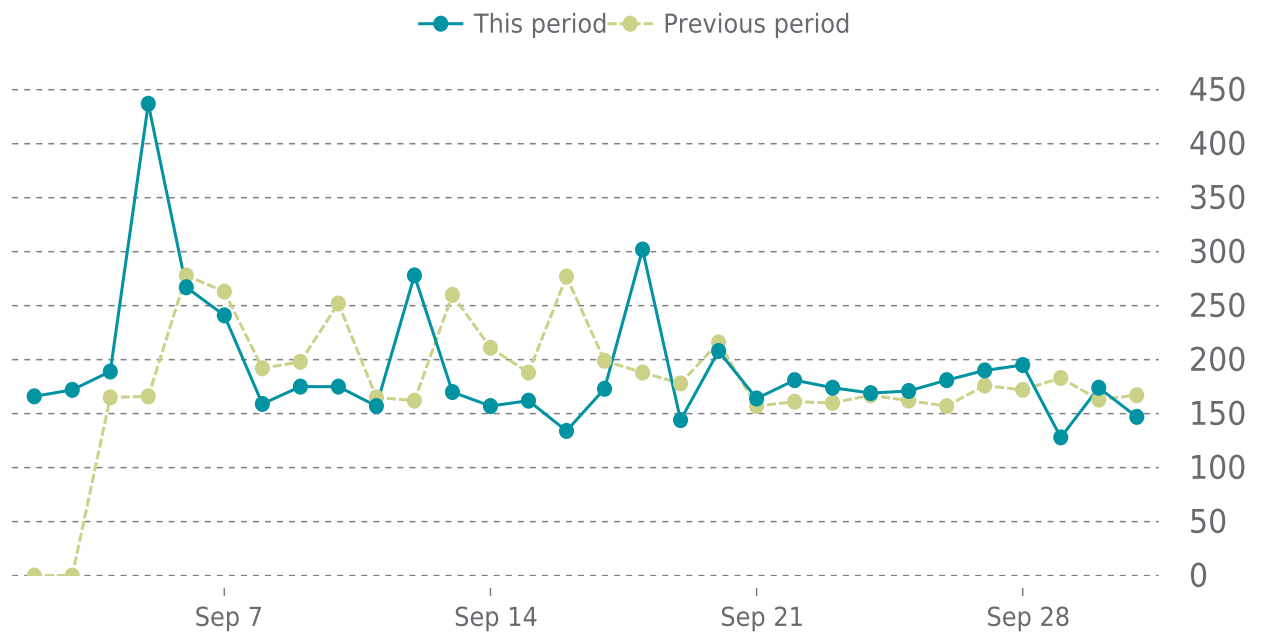

## OVERVIEW

last 24 hours

**100%**

last 7 days

**100%**

last 30 days

**100%**

## UPTIME HISTORY

Event	Date	Reason	Duration
UP	06/29/2022	-	93d 14h

# ✓ ANALYTICS

Traffic up by: **6.6%**

09/01/2022 to 09/30/2022

## SESSIONS