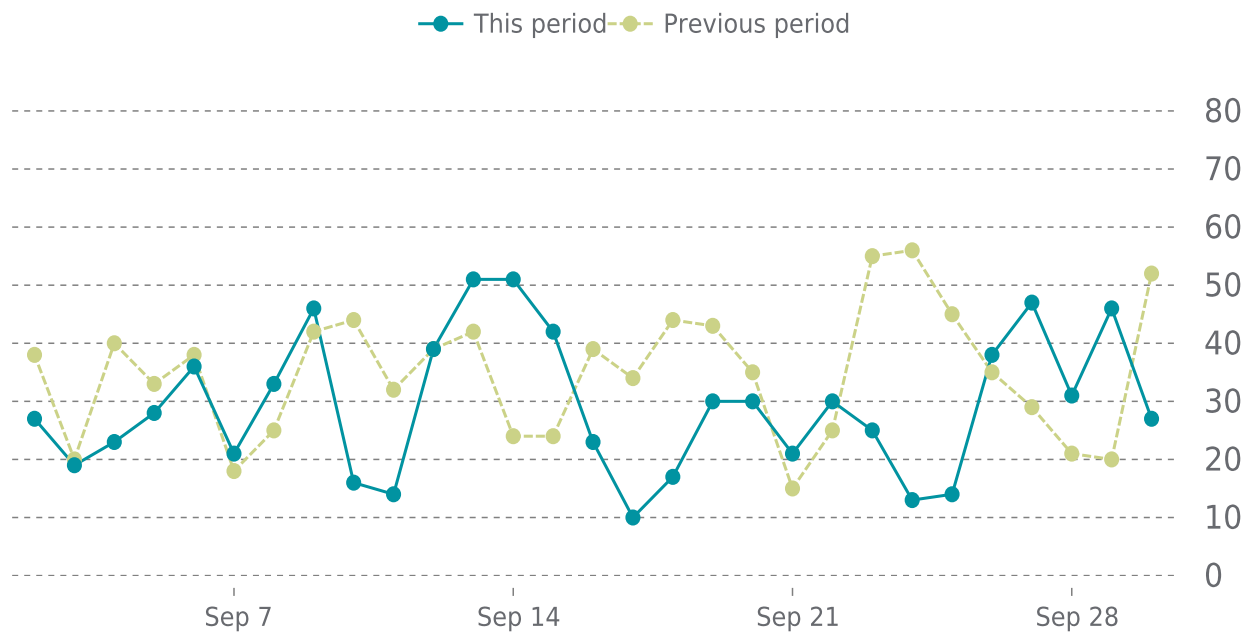

✓ ANALYTICS

Traffic down by: **11%**
09/01/2022 to 09/30/2022

OVERVIEW

Sessions
0.9K
▼ -11%

Pageviews
1.9K
▼ -12%

Session duration
01m:47s
▲ 1%

SESSIONS

Pages Per Sessions: ▼ -1%

Social Media Sessions: ▲ 78.57%

Bounce Rate: ▲ 5%

Organic Searches: ▼ -12.91%

Referrers	Sessions
google	607
(direct)	267
bing	23
l.facebook.com	11
lm.facebook.com	9

Keywords	Sessions
Lakeland flatbed trucking ...	1

Pages	Sessions
/	815
/lease-purchase-program/	292
/company-drivers/	210
/careers/	201
/our-story/	109

Countries	Sessions
United States	851
India	17
Canada	12
Russia	11
China	10