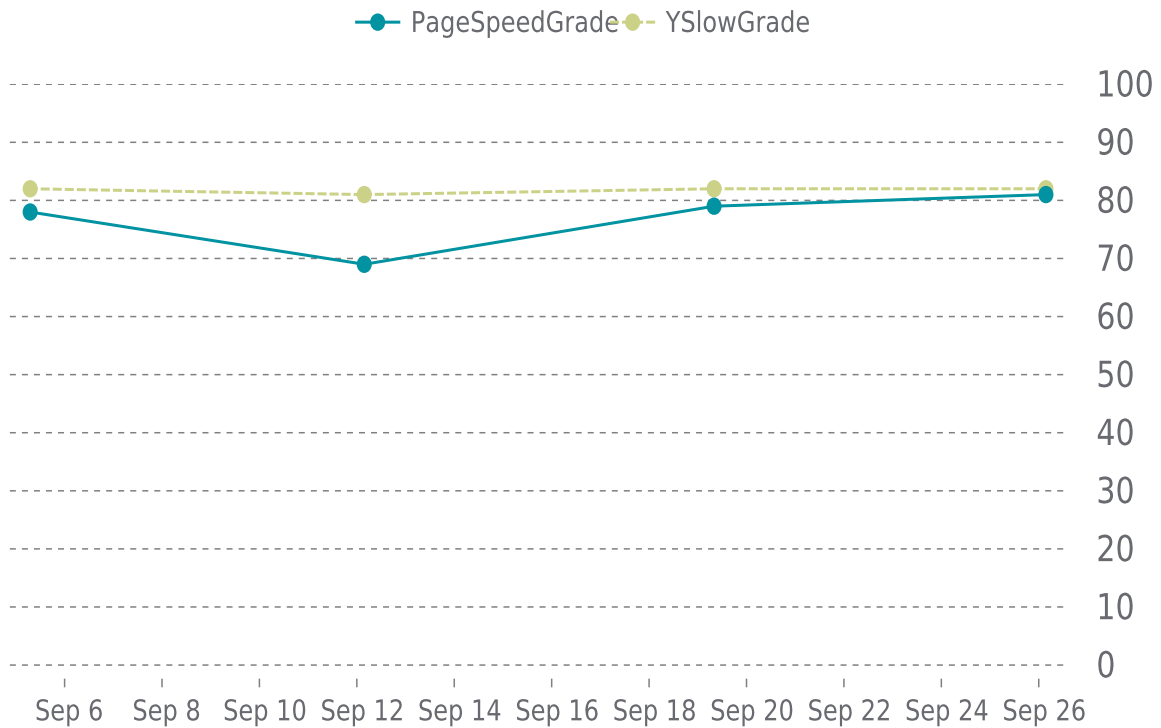

09/01/2022 to 09/30/2022

MOST RECENT SCAN

09/26/2022

PageSpeed Grade

B (81%)

Previous check: 79%

YSlow Grade

B (82%)

Previous check: 82%

PERFORMANCE OVERVIEW

PERFORMANCE HISTORY

Date	Load time	PageSpeed	YSlow
09/26/2022 03:32	1.16 s	B (81%)	B (82%)
09/19/2022 08:02	1.32 s	C (79%)	B (82%)
09/12/2022 03:39	1.19 s	D (69%)	B (81%)
09/05/2022 07:02	1.92 s	C (78%)	B (82%)