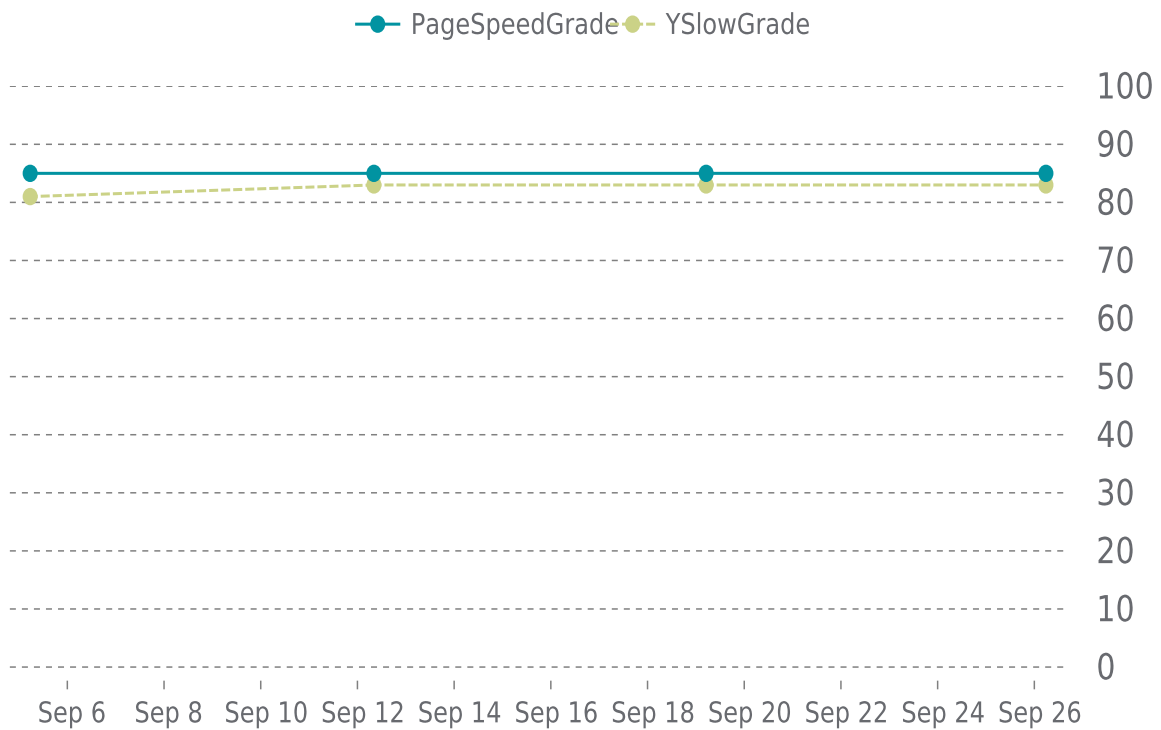

✓ PERFORMANCE

Total performance checks: **4**

09/01/2022 to 09/30/2022

MOST RECENT SCAN

09/26/2022

PageSpeed Grade

B (85%)

Previous check: 85%

YSlow Grade

B (83%)

Previous check: 83%

PERFORMANCE OVERVIEW