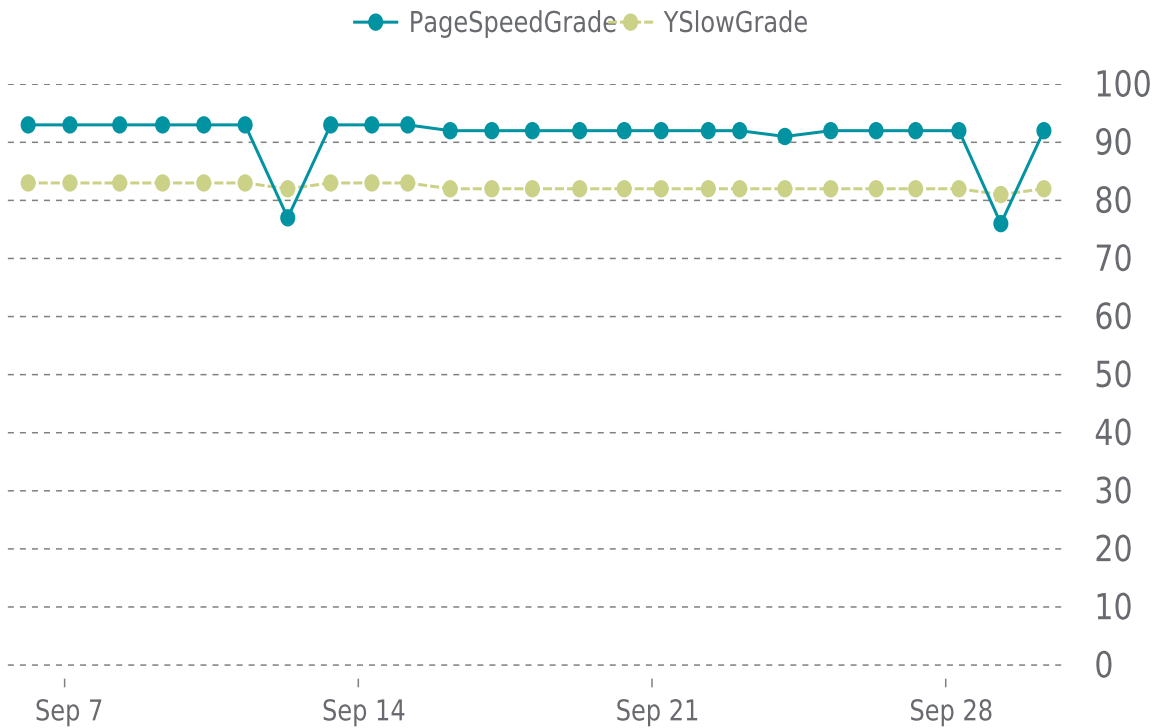

YSlow Grade

B (82%)

Previous check: 81%

PERFORMANCE OVERVIEW

PERFORMANCE HISTORY (1/2)

Date	Load time	PageSpeed	YSlow
09/30/2022 08:10	1.27 s	A (92%)	B (82%)
09/29/2022 07:32	1.31 s	C (76%)	B (81%)
09/28/2022 07:33	1.29 s	A (92%)	B (82%)
09/27/2022 06:47	1.31 s	A (92%)	B (82%)
09/26/2022 08:11	1.28 s	A (92%)	B (82%)
09/25/2022 06:14	1.36 s	A (92%)	B (82%)
09/24/2022 04:00	1.32 s	A (91%)	B (82%)
09/23/2022 02:10	1.11 s	A (92%)	B (82%)
09/22/2022 08:12	1.56 s	A (92%)	B (82%)
09/21/2022 05:14	1.23 s	A (92%)	B (82%)
09/20/2022 08:06	1.18 s	A (92%)	B (82%)
09/19/2022 06:37	1.22 s	A (92%)	B (82%)
09/18/2022 03:34	1.22 s	A (92%)	B (82%)
09/17/2022 04:22	1.06 s	A (92%)	B (82%)
09/16/2022 04:34	1.28 s	A (92%)	B (82%)