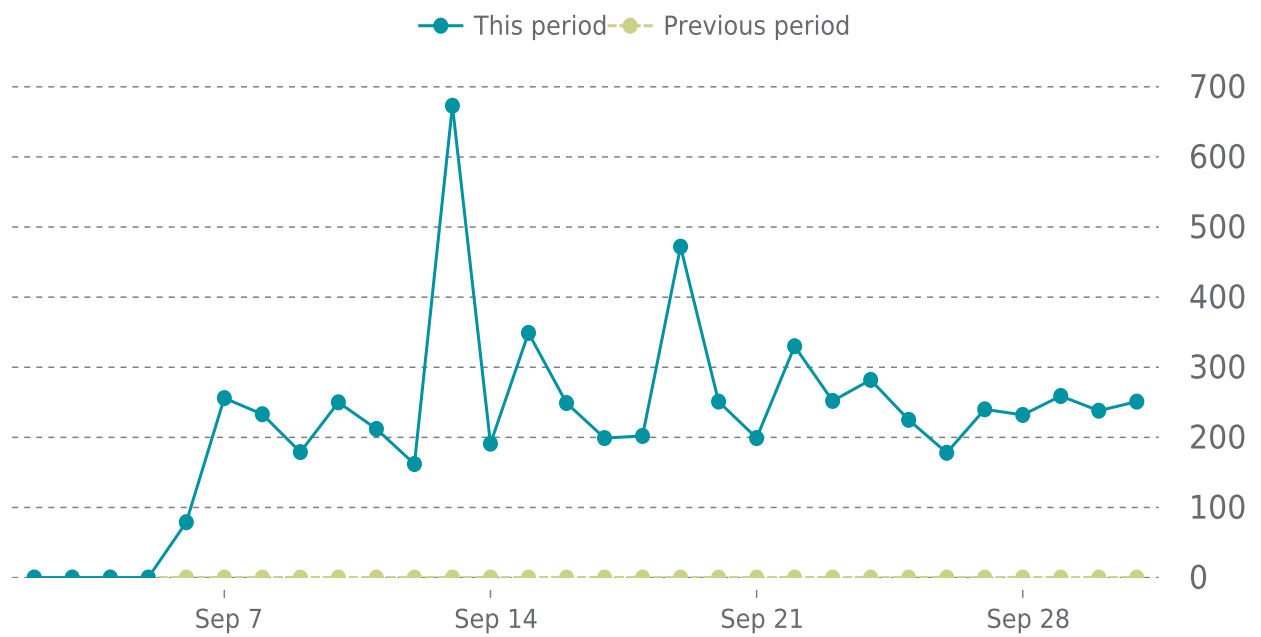

OVERVIEW

last 24 hours

100%

last 7 days

100%

last 30 days

100%

UPTIME HISTORY

Event	Date	Reason	Duration
UP	09/06/2022	-	24d 8h

✓ ANALYTICS

Traffic up by: **0%**
09/01/2022 to 09/30/2022

SESSIONS

SECURITY

Total security checks: **24**

09/01/2022 to 09/30/2022

MOST RECENT SCAN