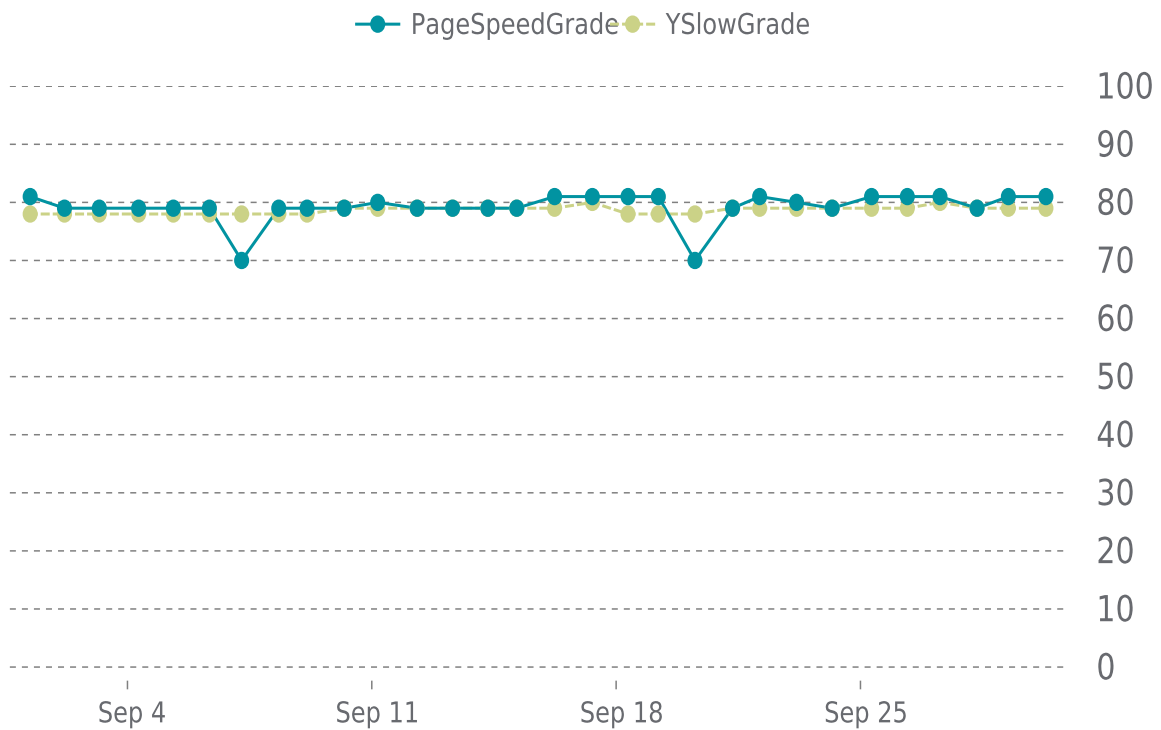

✓ PERFORMANCE

Total performance checks: **30**

09/01/2022 to 09/30/2022

MOST RECENT SCAN

09/30/2022

PageSpeed Grade

B (81%)

Previous check: 81%

YSlow Grade

C (79%)

Previous check: 79%

PERFORMANCE OVERVIEW