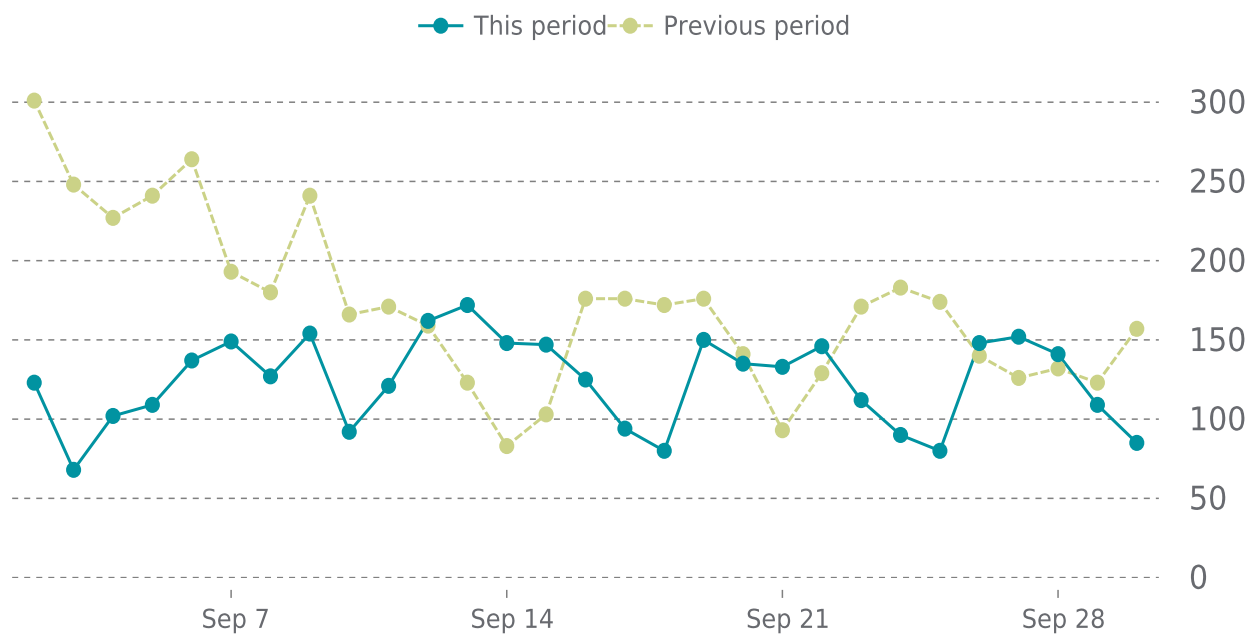

✓ ANALYTICS

Traffic down by: **24%**
09/01/2022 to 09/30/2022

OVERVIEW

Sessions
3.8K
▼ -24%

Pageviews
9.2K
▼ -28%

Session duration
01m:45s
▼ -21%

SESSIONS

Pages Per Sessions: ▼ -5%

Social Media Sessions: ▼ -65.91%

Bounce Rate: ▲ 2%

Organic Searches: ▼ -29.33%

Referrers	Sessions
wmcarey.edu	1417
google	1055
(direct)	827
AMG	436
bing	66

Keywords	Sessions
nursing program	254
nursing school	42
nursing degree	10

Pages	Sessions
/carey-school-of-nursing/	1719
/degrees-and-programs/	1441
/	753
/degrees/pre-licensure-bsn/	743
/degrees/nursing-lpn -ad...	653

Countries	Sessions
United States	3662
Russia	43
China	31
India	27
Philippines	19