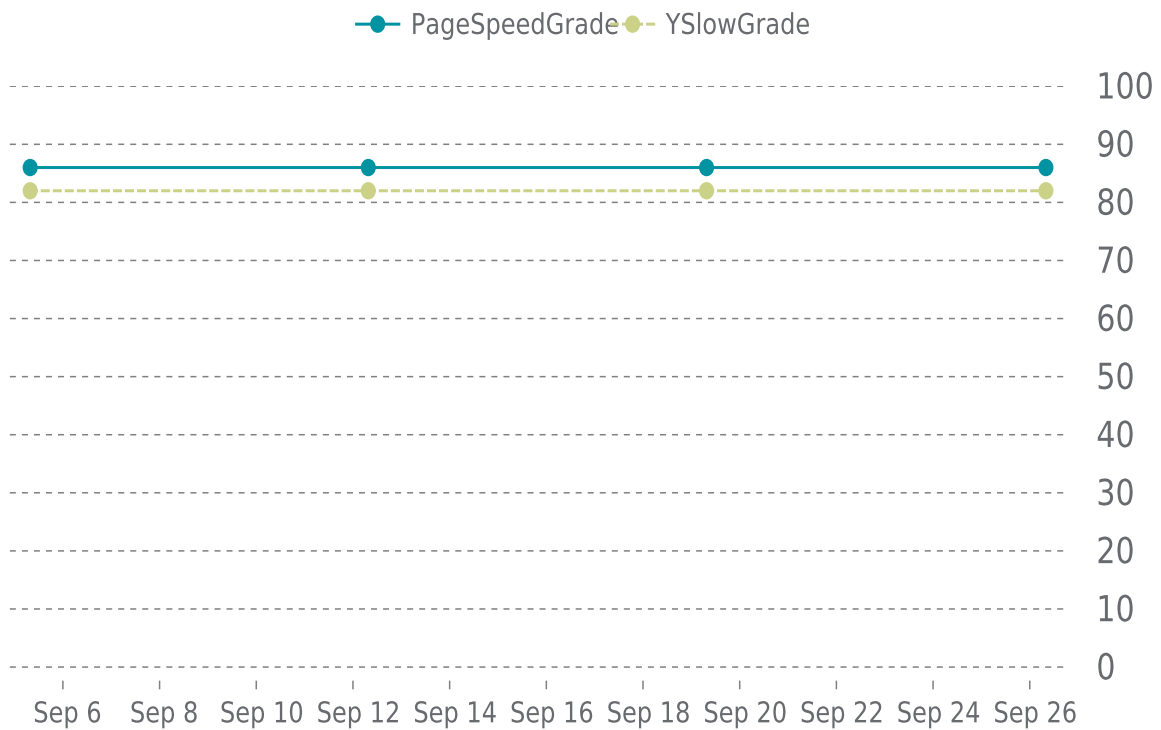

Previous check: 82%

PERFORMANCE OVERVIEW

PERFORMANCE HISTORY

Date	Load time	PageSpeed	YSlow
09/26/2022 08:01	1.22 s	B (86%)	B (82%)
09/19/2022 07:33	0.90 s	B (86%)	B (82%)
09/12/2022 07:37	0.87 s	B (86%)	B (82%)
09/05/2022 07:45	0.90 s	B (86%)	B (82%)