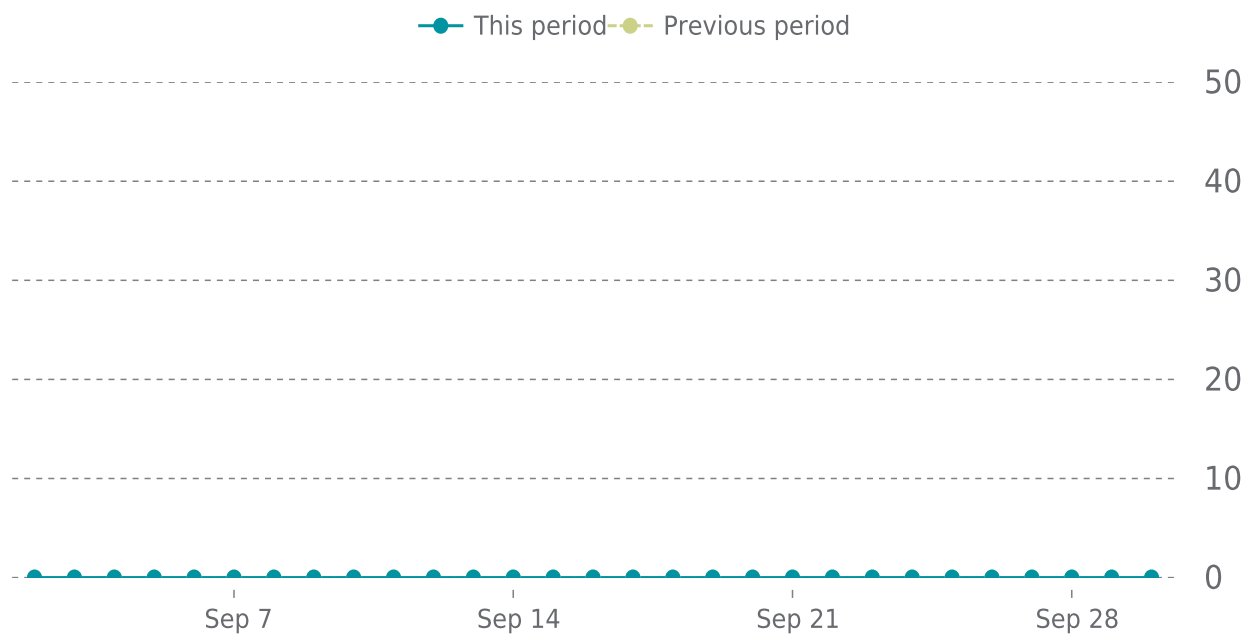

UPTIME HISTORY

Event	Date	Reason	Duration
UP	07/10/2021	-	447d 14h

ANALYTICS

Traffic up by: **0%**
09/01/2022 to 09/30/2022

SESSIONS

Pages Per Sessions: ▲ 0%

Social Media Sessions: ▲ 0.00%

Bounce Rate: ▲ 0%