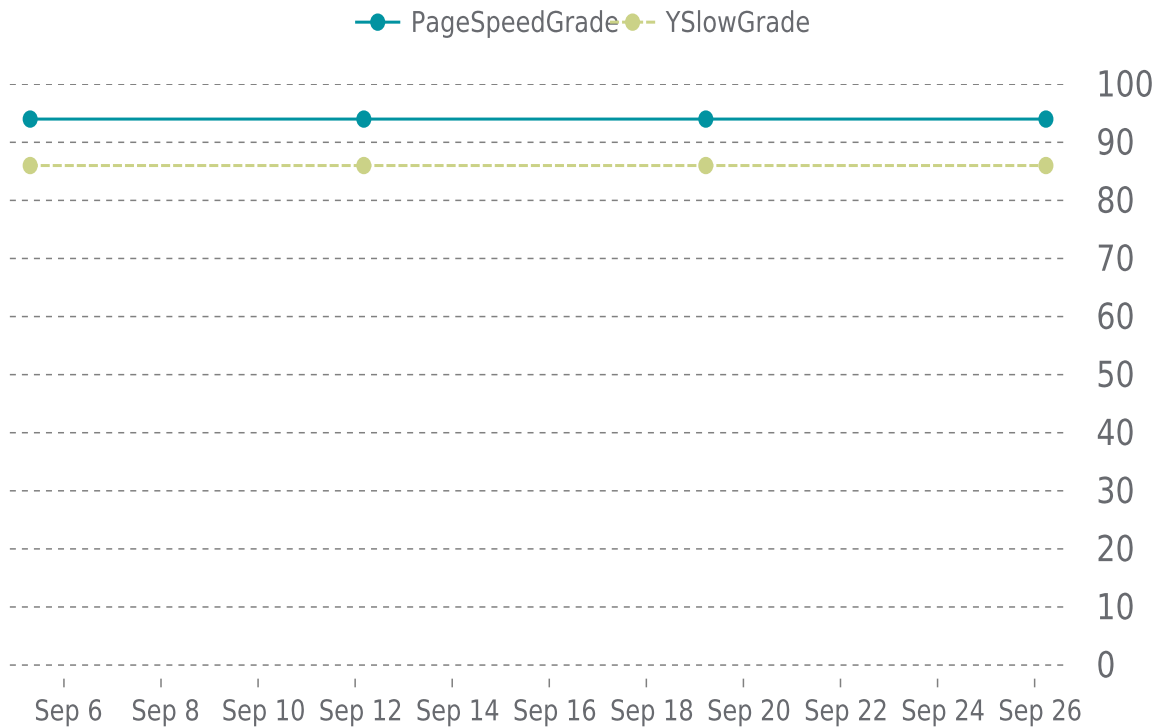

YSlow Grade

B (86%)

Previous check: 86%

PERFORMANCE OVERVIEW

PERFORMANCE HISTORY

Date	Load time	PageSpeed	YSlow
09/26/2022 05:35	0.94 s	A (94%)	B (86%)
09/19/2022 05:24	0.82 s	A (94%)	B (86%)
09/12/2022 04:18	0.80 s	A (94%)	B (86%)
09/05/2022 07:18	1.18 s	A (94%)	B (86%)