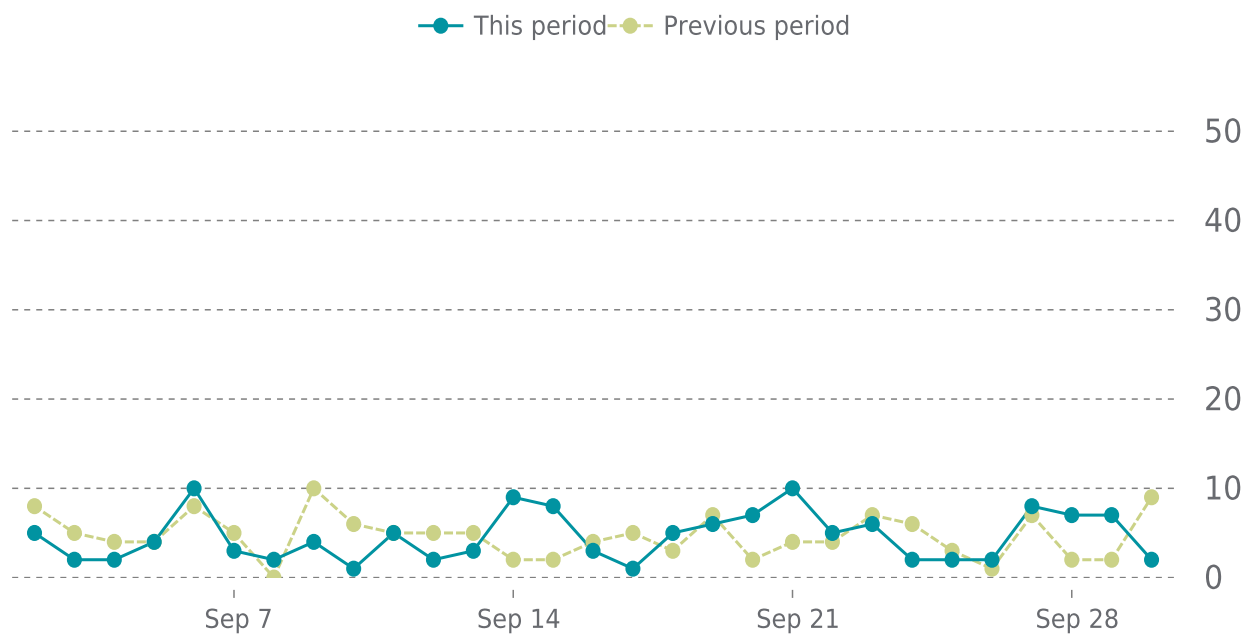

OVERVIEW

last 24 hours

100%

last 7 days

100%

last 30 days

100%

UPTIME HISTORY

Event	Date	Reason	Duration
UP	06/03/2022	-	119d 7h

✓ ANALYTICS

Traffic down by: **3%**
09/01/2022 to 09/30/2022

OVERVIEW

Sessions
0.1K
▼ -3%

Pageviews
0.2K
▲ 1%

Session duration
46s
▲ 15%

SESSIONS