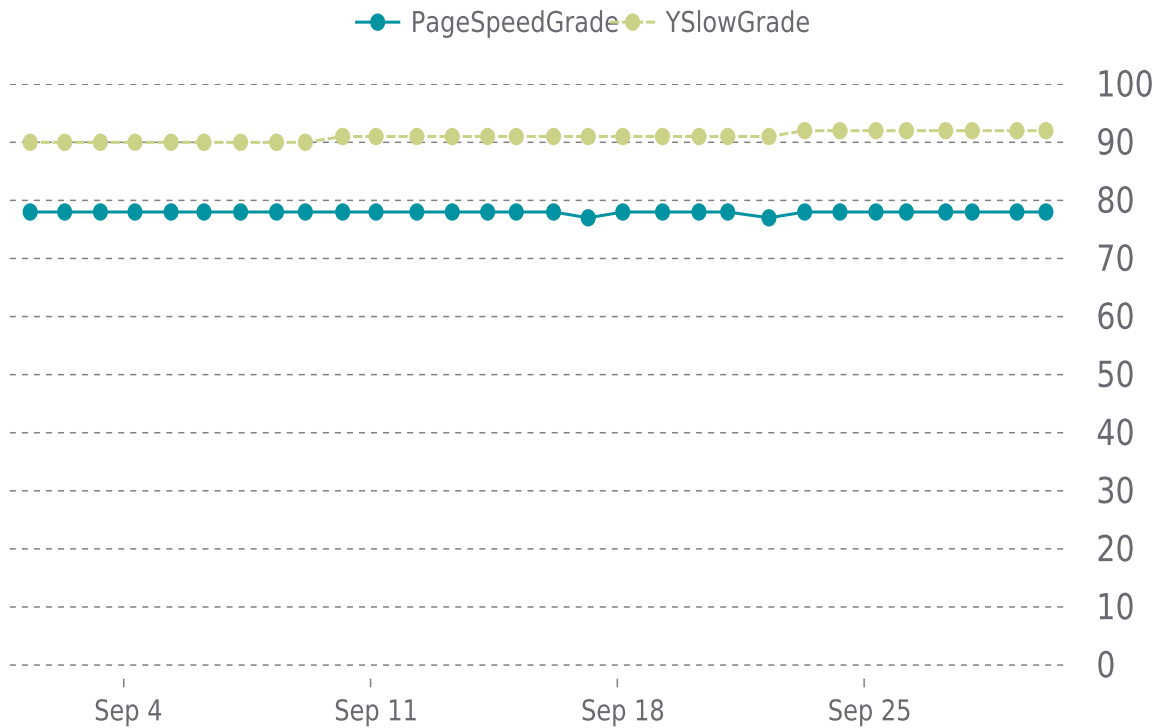

YSlow Grade

A (92%)

Previous check: 92%

PERFORMANCE OVERVIEW

PERFORMANCE HISTORY (1/2)

Date	Load time	PageSpeed	YSlow
09/30/2022 03:45	1.02 s	C (78%)	A (92%)
09/29/2022 08:01	0.93 s	C (78%)	A (92%)
09/28/2022 01:36	2.19 s	C (78%)	A (92%)
09/27/2022 07:31	0.89 s	C (78%)	A (92%)
09/26/2022 04:47	1.10 s	C (78%)	A (92%)
09/25/2022 08:04	0.91 s	C (78%)	A (92%)
09/24/2022 07:33	1.07 s	C (78%)	A (92%)
09/23/2022 07:32	1.25 s	C (78%)	A (92%)
09/22/2022 07:13	1.49 s	C (77%)	A (91%)
09/21/2022 03:08	1.41 s	C (78%)	A (91%)
09/20/2022 07:35	1.21 s	C (78%)	A (91%)
09/19/2022 06:46	1.17 s	C (78%)	A (91%)
09/18/2022 03:42	1.11 s	C (78%)	A (91%)
09/17/2022 04:10	1.11 s	C (77%)	A (91%)
09/16/2022 04:35	1.23 s	C (78%)	A (91%)