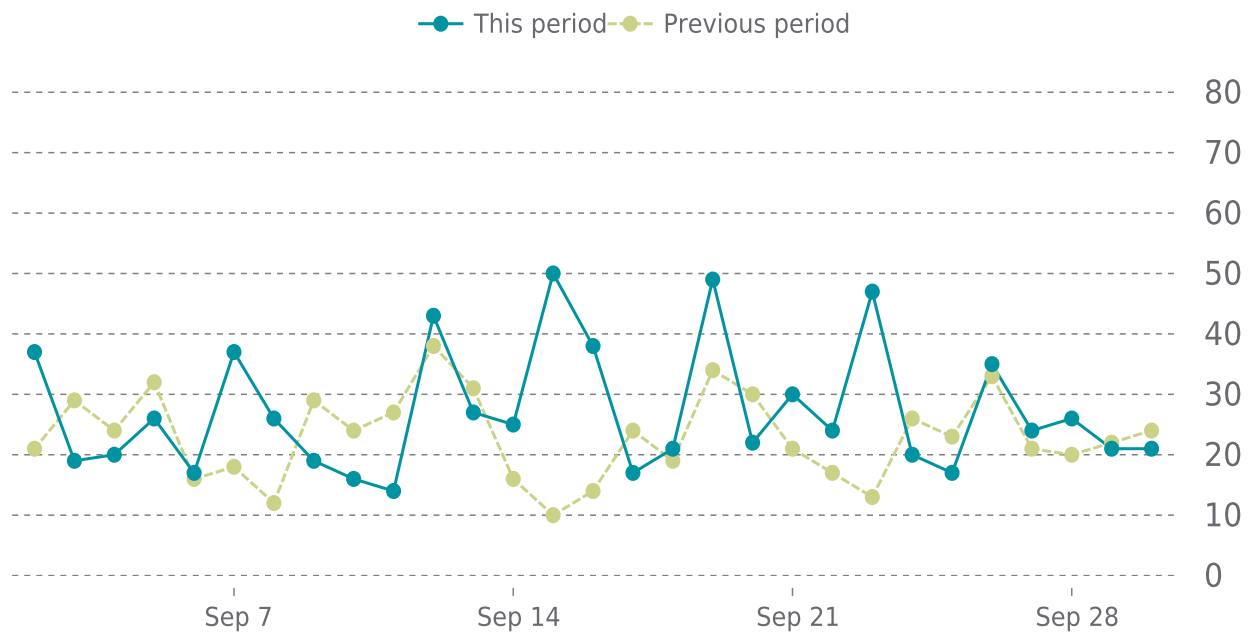

OVERVIEW

last 24 hours

100%

last 7 days

100%

last 30 days

100%

UPTIME HISTORY

Event	Date	Reason	Duration
UP	06/03/2022	-	119d 7h

✓ ANALYTICS

Traffic up by: **25%**
09/01/2022 to 09/30/2022

OVERVIEW

Sessions
0.8K
▲ 25%

Pageviews
2K
▲ 23%

Session duration
01m:44s
▲ 23%

SESSIONS