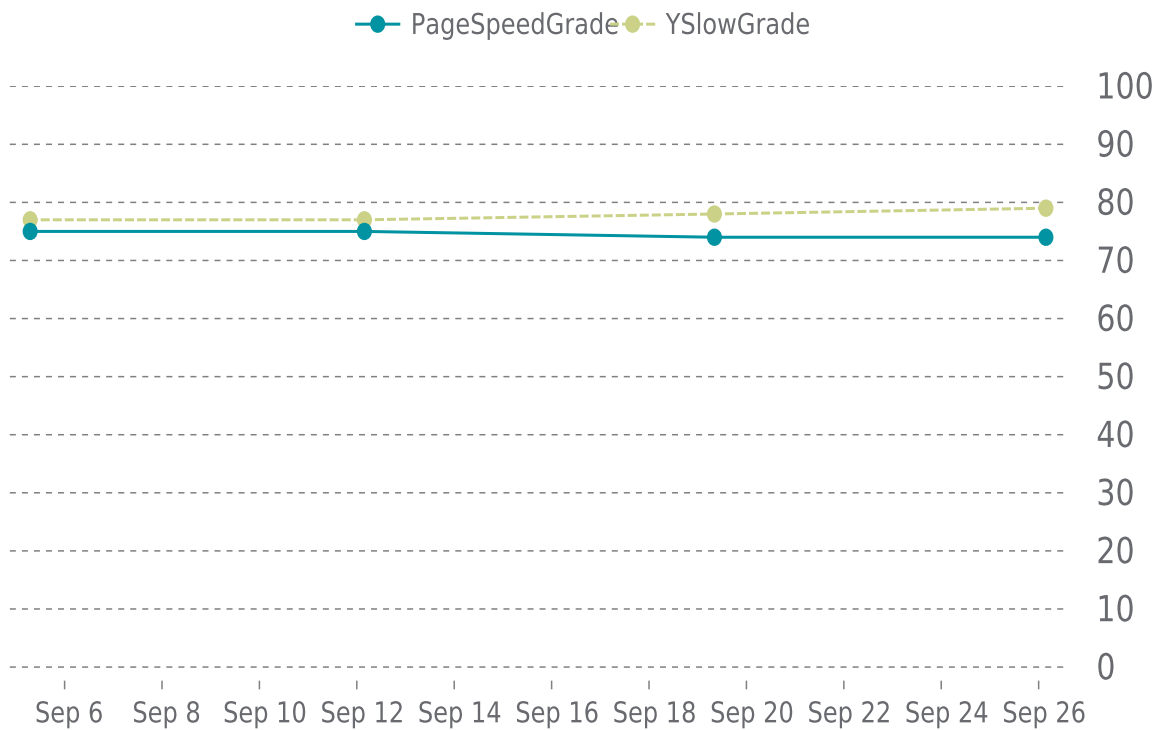

09/01/2022 to 09/30/2022

MOST RECENT SCAN

09/26/2022

PageSpeed Grade

C (74%)

Previous check: 74%

YSlow Grade

C (79%)

Previous check: 78%

PERFORMANCE OVERVIEW

PERFORMANCE HISTORY

Date	Load time	PageSpeed	YSlow
09/26/2022 03:35	1.61 s	C (74%)	C (79%)
09/19/2022 08:14	2.09 s	C (74%)	C (78%)
09/12/2022 03:45	1.70 s	C (75%)	C (77%)
09/05/2022 07:02	1.55 s	C (75%)	C (77%)