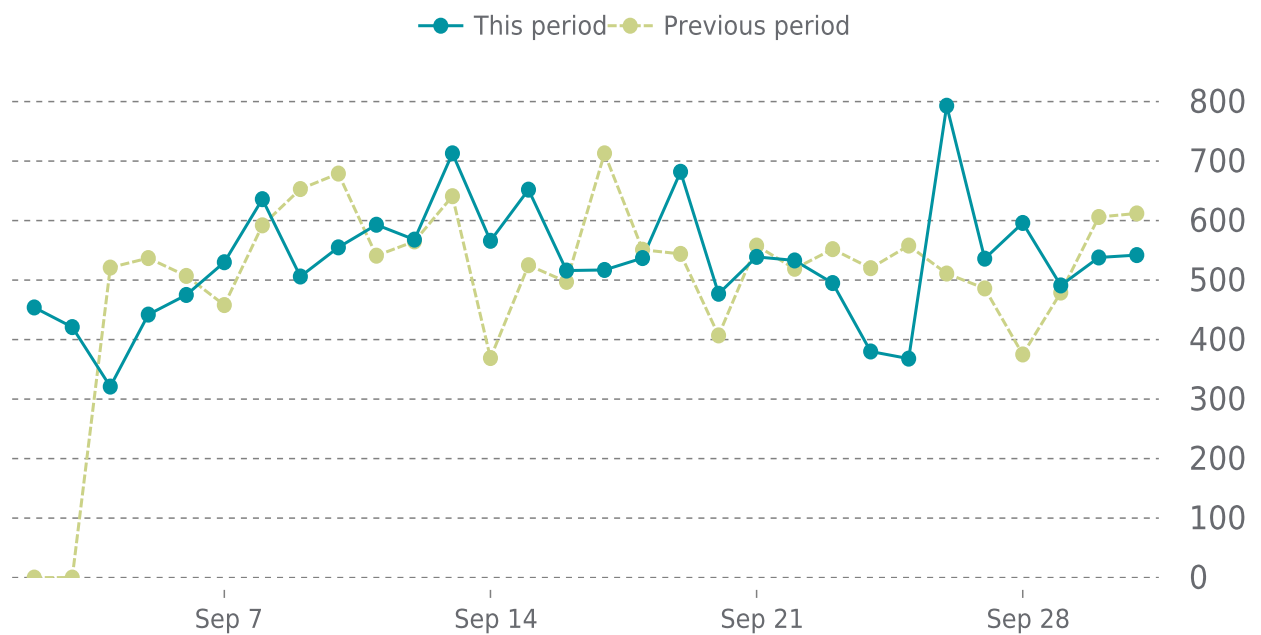

Up for: **74d 18h**
Overall Uptime: **100.000%**

OVERVIEW

last 24 hours
100%

last 7 days
100%

last 30 days
100%

UPTIME HISTORY

Event	Date	Reason	Duration
UP	07/18/2022	-	74d 18h

✓ ANALYTICS

Traffic up by: **5.9%**

09/01/2022 to 09/30/2022

SESSIONS

 **SECURITY**Total security checks: **4**

09/01/2022 to 09/30/2022

MOST RECENT SCAN

09/26/2022

Status: **Clean**Malware: **Clean**Web Trust: **Clean**Vulnerabilities: **0****SECURITY SCAN HISTORY**