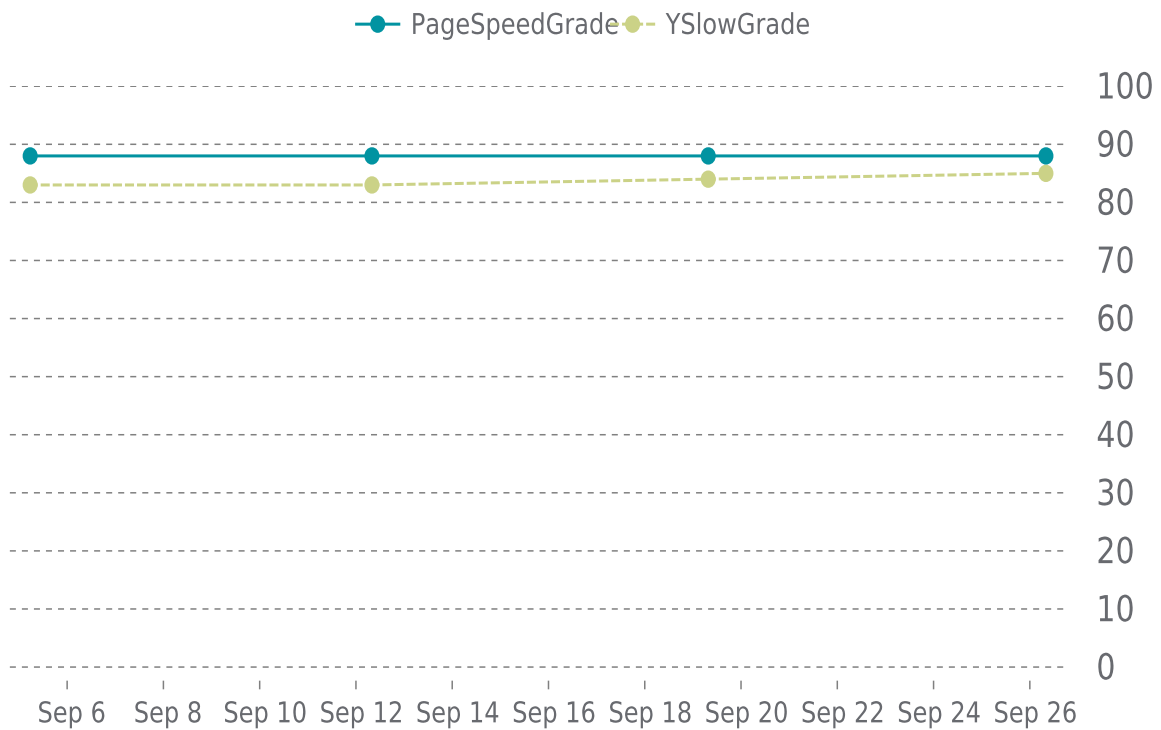

## MOST RECENT SCAN

09/26/2022

PageSpeed Grade

**B (88%)**

Previous check: 88%

YSlow Grade

**B (85%)**

Previous check: 84%

## PERFORMANCE OVERVIEW