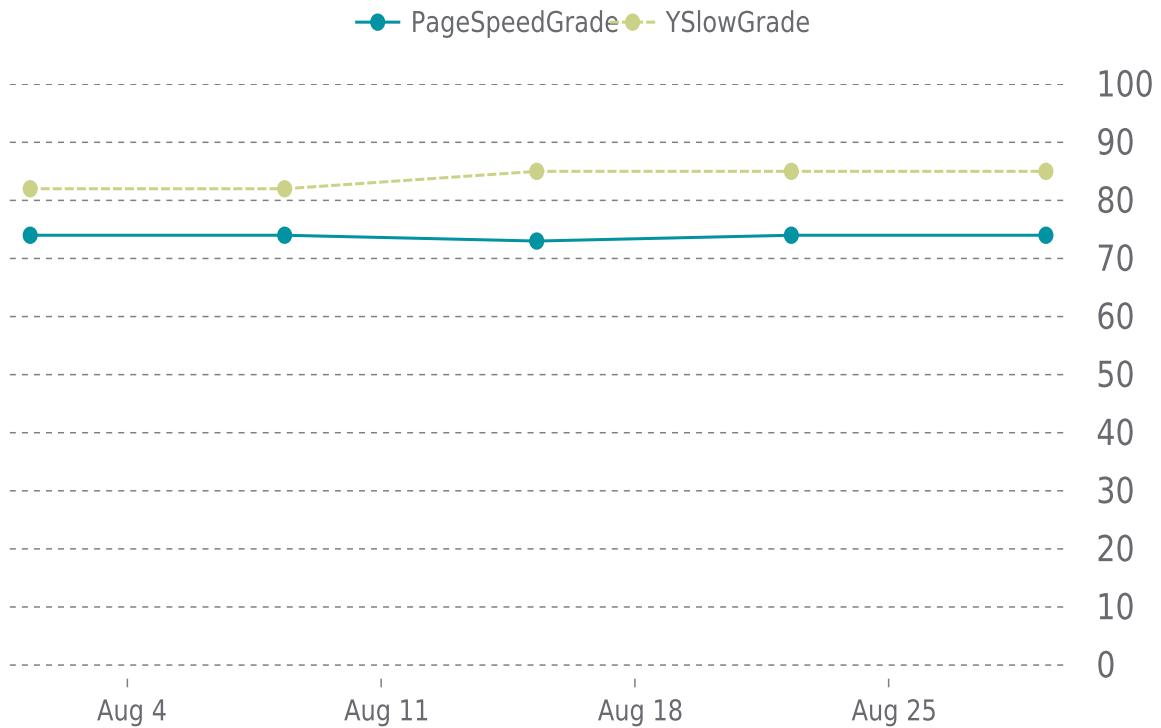

## MOST RECENT SCAN

08/29/2022

PageSpeed Grade

**C (74%)**

Previous check: 74%

YSlow Grade

**B (85%)**

Previous check: 85%

## PERFORMANCE OVERVIEW