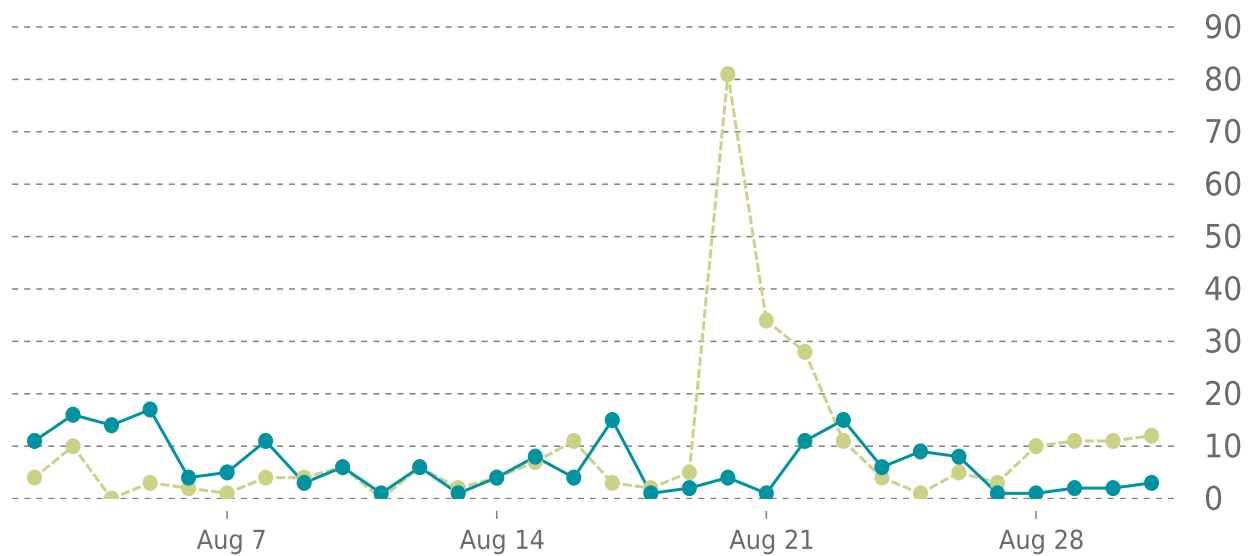

✓ ANALYTICS

Traffic down by: **32%**

08/01/2022 to 08/31/2022

OVERVIEW

Sessions

0.1K

▼ -32%

Pageviews

0.3K

▼ -41%

Session duration

01m:11s

▼ -54%

SESSIONS

—●— This period —●— Previous period

Pages Per Sessions:

▼ -13%

Social Media Sessions:

▲ 0.00%

Bounce Rate:

▲ 5%

Organic Searches:

▼ -31.43%

Referrers	Sessions	Pages	Sessions
(direct)	109	/	162
google	46	/portfolio/	79
payneco.net	40	/about-abb-payne/	70
bing	2	/our-story/	16
design-bread.com	1	/in-the-press/	12

Countries	Sessions
United States	195
Australia	1
India	1
South Africa	1