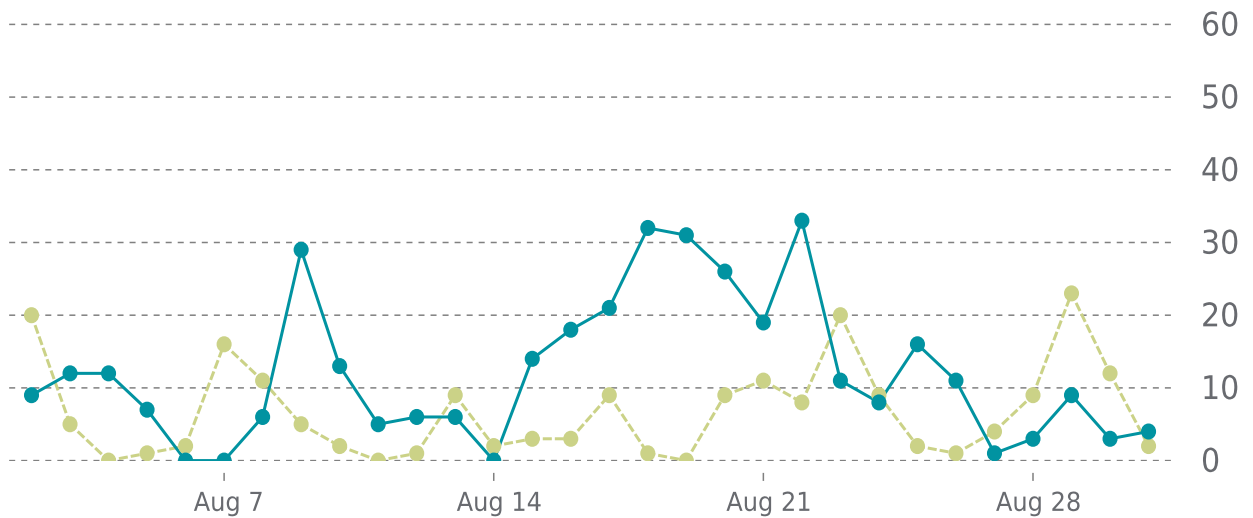

# ✓ ANALYTICS

Traffic up by: **87%**  
08/01/2022 to 08/31/2022

## OVERVIEW

Sessions  
**0.3K**  
▲ 87%

Pageviews  
**0.6K**  
▲ 29%

Session duration  
**46s**  
▼ -59%

## SESSIONS

—●— This period —●— Previous period

Pages Per Sessions: ▼ -31%

Social Media Sessions: ▲ 545.83%

Bounce Rate: ▲ 41%

Organic Searches: ▲ 60.95%

<b>Referrers</b>	<b>Sessions</b>	<b>Pages</b>	<b>Sessions</b>
google	159	/	225
l.facebook.com	77	/our-work/	64
m.facebook.com	64	/about-verb/	50
(direct)	52	/start-a-project/	41
bing	5	/work/the-kitchen-on-hardy/	21

<b>Countries</b>	<b>Sessions</b>
United States	360
India	3
South Africa	3
Ireland	2
China	2