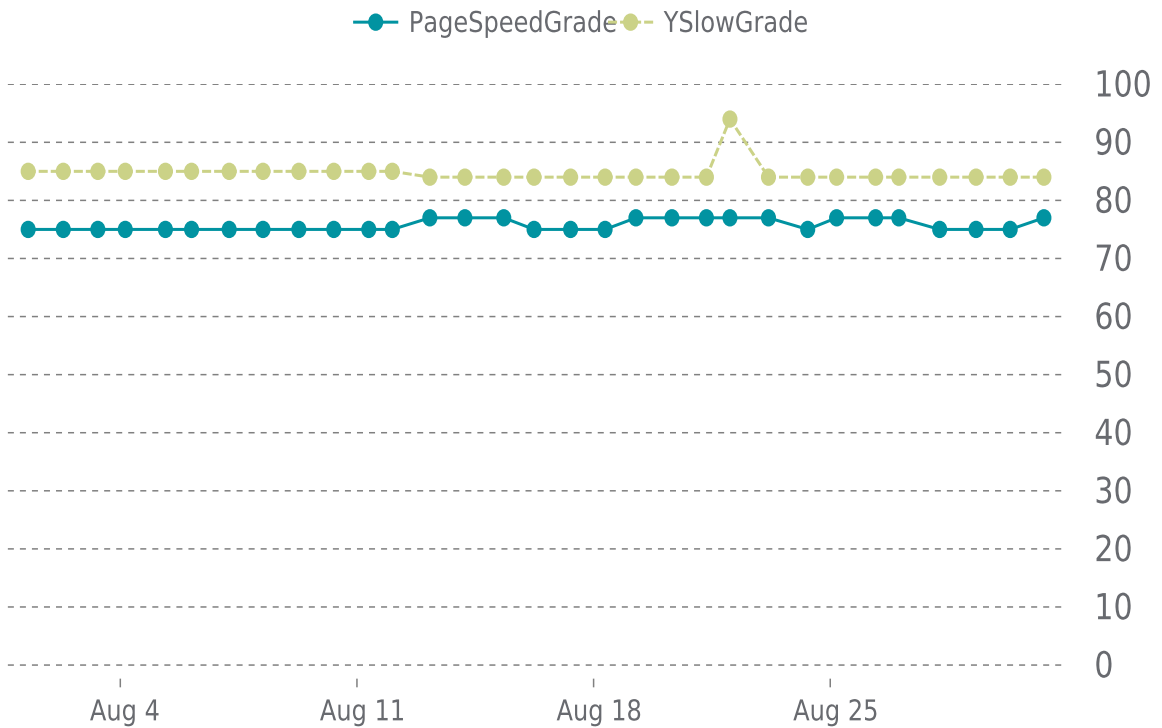

## MOST RECENT SCAN

08/31/2022

PageSpeed Grade

**C (77%)**

Previous check: 75%

YSlow Grade

**B (84%)**

Previous check: 84%

## PERFORMANCE OVERVIEW