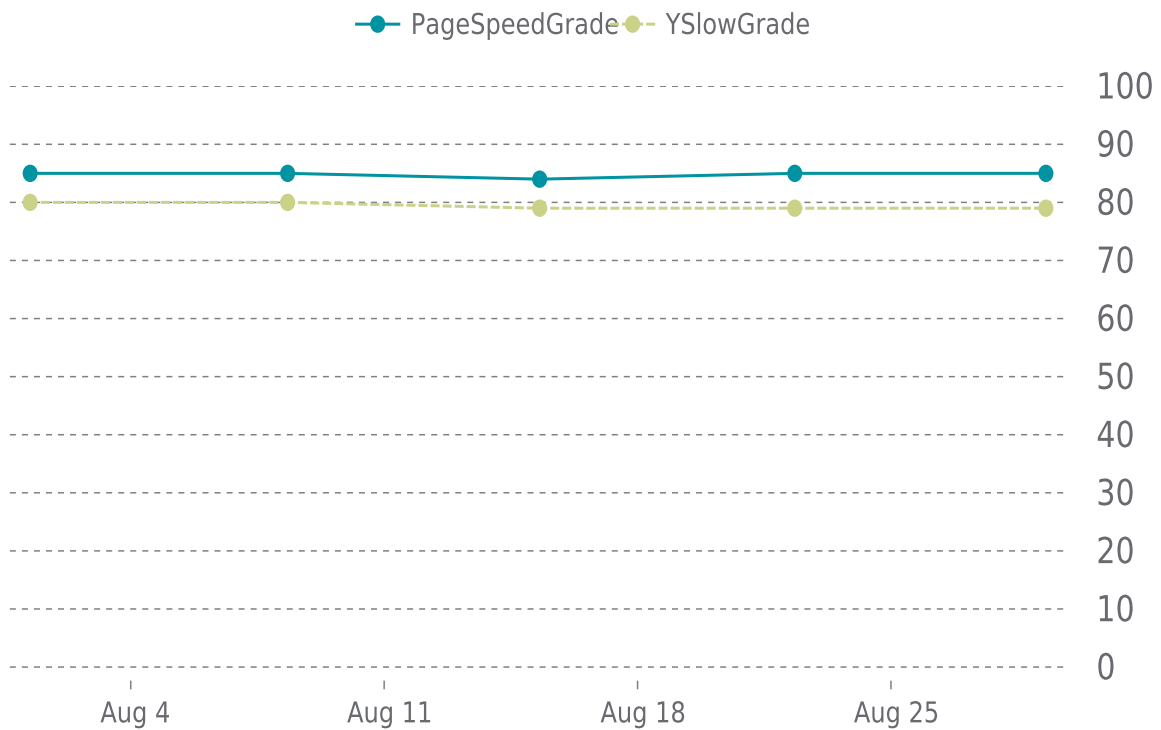

✓ PERFORMANCE

Total performance checks: **5**

08/01/2022 to 08/31/2022

MOST RECENT SCAN

08/29/2022

PageSpeed Grade

B (85%)

Previous check: 85%

YSlow Grade

C (79%)

Previous check: 79%

PERFORMANCE OVERVIEW

PERFORMANCE HISTORY

Date	Load time	PageSpeed	YSlow
08/29/2022 06:44	1.33 s	B (85%)	C (79%)
08/22/2022 08:14	1.24 s	B (85%)	C (79%)
08/15/2022 07:06	1.19 s	B (84%)	C (79%)
08/08/2022 08:00	0.91 s	B (85%)	B (80%)
08/01/2022 05:19	1.10 s	B (85%)	B (80%)