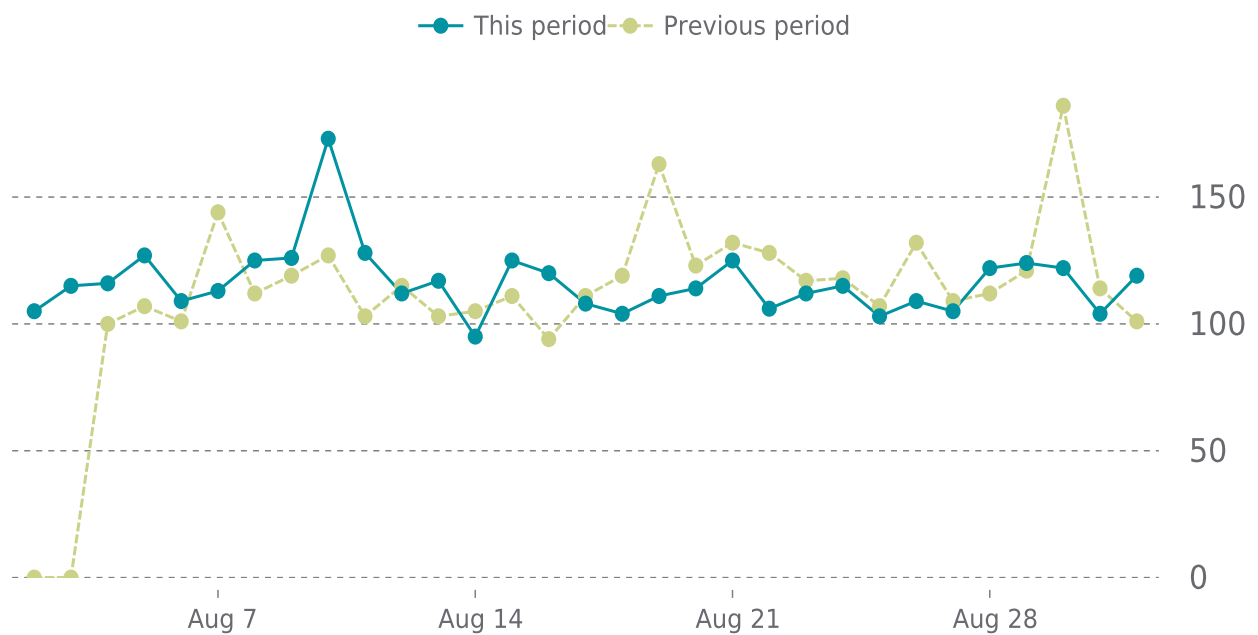

OVERVIEW

last 24 hours
100%

last 7 days
100%

last 30 days
100%

UPTIME HISTORY

Event	Date	Reason	Duration
UP	05/08/2022	-	115d 8h

✓ ANALYTICS

Traffic up by: **5.1%**
08/01/2022 to 08/31/2022

SESSIONS

SECURITY

Total security checks: **5**

08/01/2022 to 08/31/2022

MOST RECENT SCAN

08/29/2022

Status: **Clean**

Malware: **Clean**