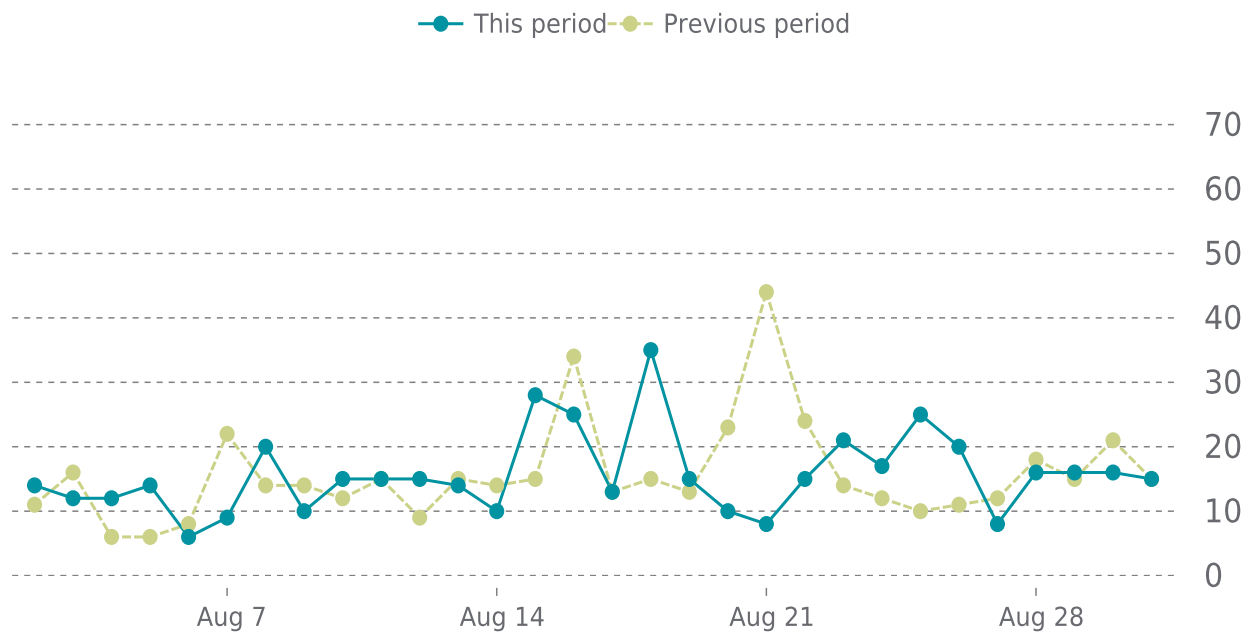

✓ ANALYTICS

Traffic up by: **3%**
08/01/2022 to 08/31/2022

OVERVIEW

Sessions
0.4K
▲ 3%

Pageviews
1.1K
▲ 14%

Session duration
01m:57s
▲ 130%

SESSIONS

Pages Per Sessions: ▲ 11%

Social Media Sessions: ▼ -66.36%

Bounce Rate: ▼ -6%

Organic Searches: ▲ 22.64%

Referrers	Sessions	Pages	Sessions
google	293	/	523
(direct)	116	/about-norman/	214
bing	19	/new-construction/	101
l.facebook.com	14	/renovation/	86
yahoo	7	/cliff-norman/	36

Countries	Sessions
United States	364
Pakistan	39
India	13
Bangladesh	11
Philippines	9