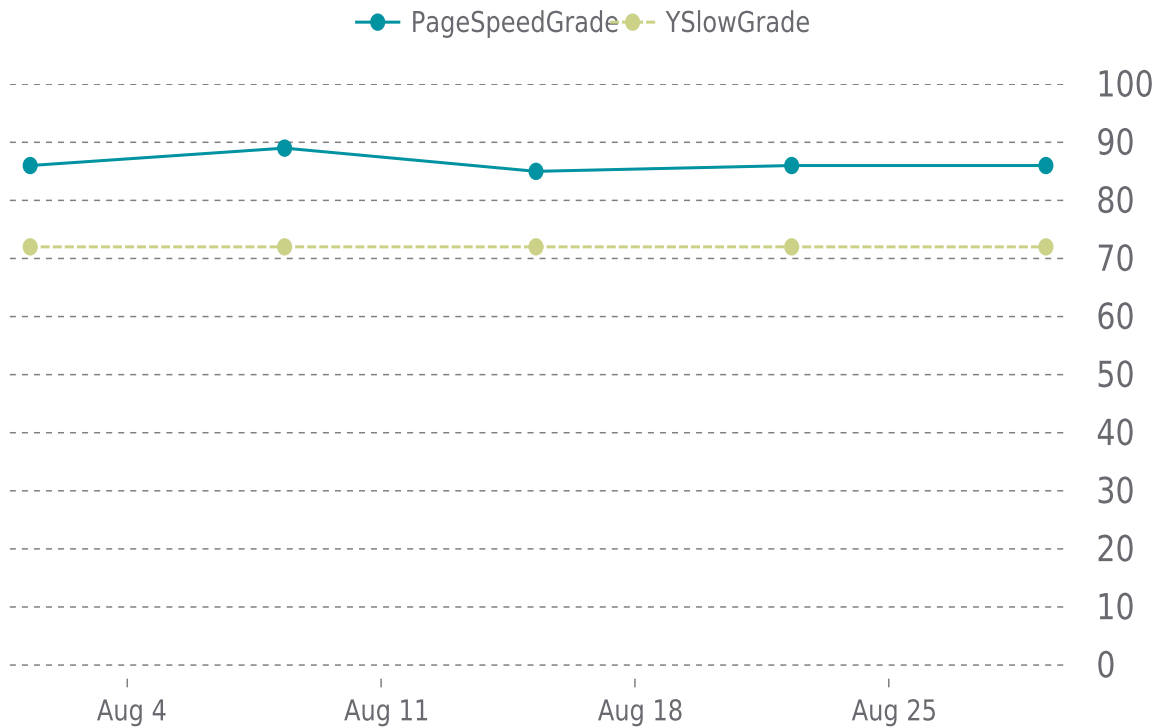

# ✓ PERFORMANCE

Total performance checks: **5**

08/01/2022 to 08/31/2022

## MOST RECENT SCAN

08/29/2022

PageSpeed Grade

**B (86%)**

Previous check: 86%

YSlow Grade

**C (72%)**

Previous check: 72%

## PERFORMANCE OVERVIEW