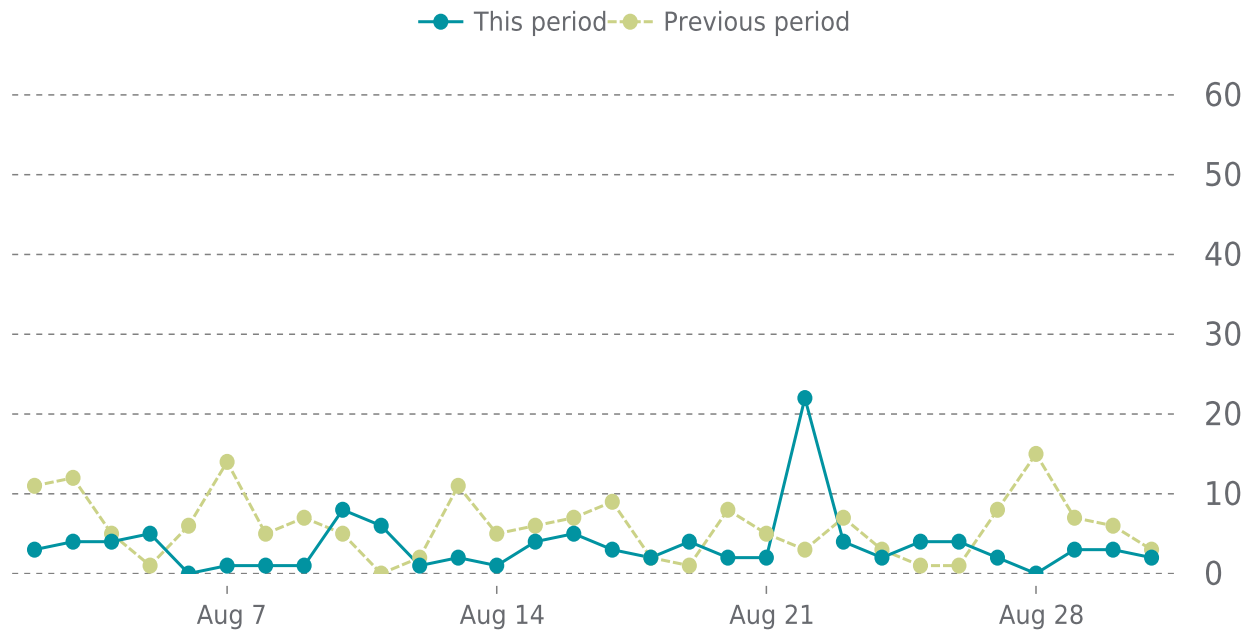

OVERVIEW

last 24 hours

100%

last 7 days

100%

last 30 days

100%

UPTIME HISTORY

Event	Date	Reason	Duration
UP	07/02/2022	-	60d 20h

✓ ANALYTICS

Traffic down by: **40%**
08/01/2022 to 08/31/2022

OVERVIEW

Sessions
0.1K
▼ -40%

Pageviews
0.2K
▼ -41%

Session duration
01m:40s
▼ -43%

SESSIONS