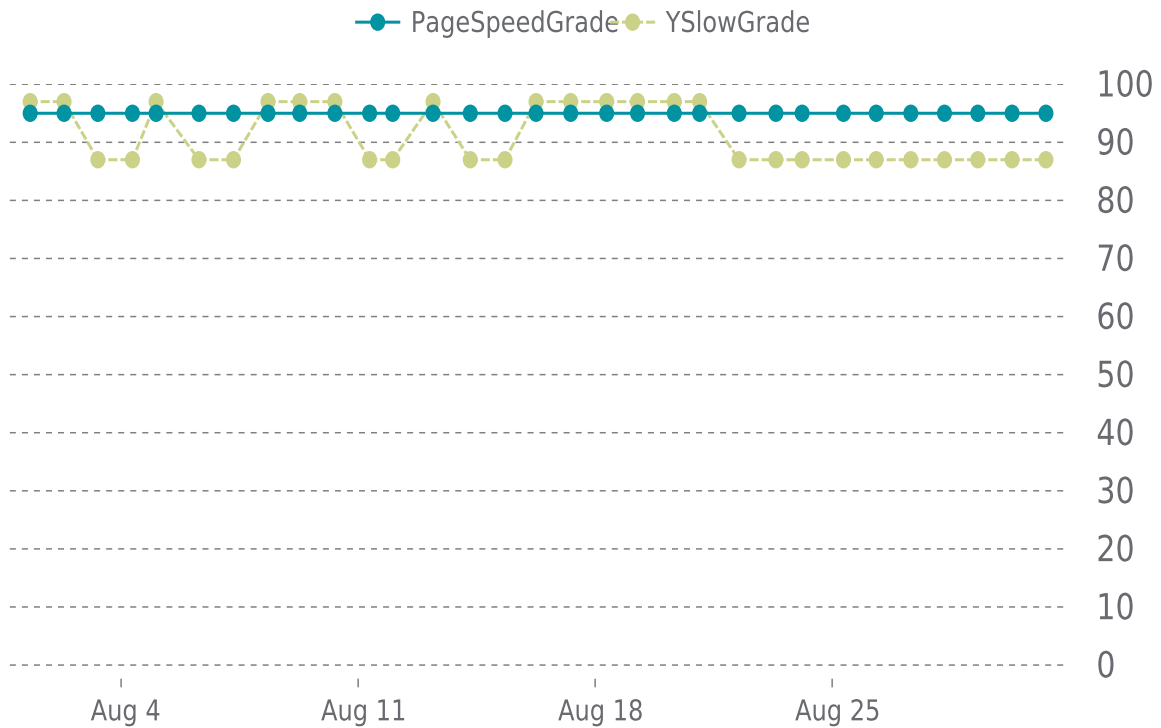

YSlow Grade

B (87%)

Previous check: 87%

PERFORMANCE OVERVIEW

PERFORMANCE HISTORY (1/3)

Date	Load time	PageSpeed	YSlow
08/31/2022 07:31	1.19 s	A (95%)	B (87%)
08/30/2022 07:33	0.66 s	A (95%)	B (87%)
08/29/2022 07:15	0.67 s	A (95%)	B (87%)
08/28/2022 07:37	0.75 s	A (95%)	B (87%)
08/27/2022 07:46	0.70 s	A (95%)	B (87%)
08/26/2022 07:13	0.76 s	A (95%)	B (87%)
08/25/2022 08:01	0.70 s	A (95%)	B (87%)
08/24/2022 02:43	0.62 s	A (95%)	B (87%)
08/23/2022 08:07	0.75 s	A (95%)	B (87%)
08/22/2022 06:00	0.71 s	A (95%)	B (87%)
08/21/2022 02:05	0.45 s	A (95%)	A (97%)
08/20/2022 08:06	0.45 s	A (95%)	A (97%)
08/19/2022 06:02	0.40 s	A (95%)	A (97%)
08/18/2022 08:10	0.42 s	A (95%)	A (97%)
08/17/2022 06:40	0.43 s	A (95%)	A (97%)