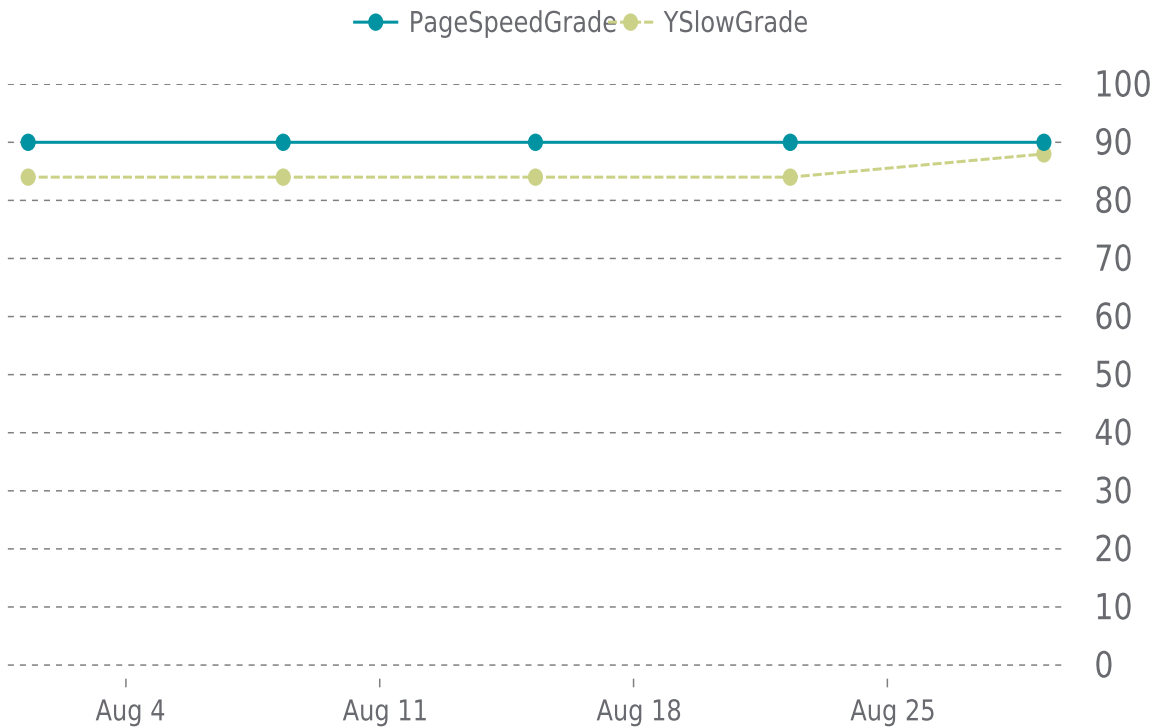

# ✓ PERFORMANCE

Total performance checks: **5**

08/01/2022 to 08/31/2022

## MOST RECENT SCAN

08/29/2022

PageSpeed Grade

**A (90%)**

Previous check: 90%

YSlow Grade

**B (88%)**

Previous check: 84%

## PERFORMANCE OVERVIEW