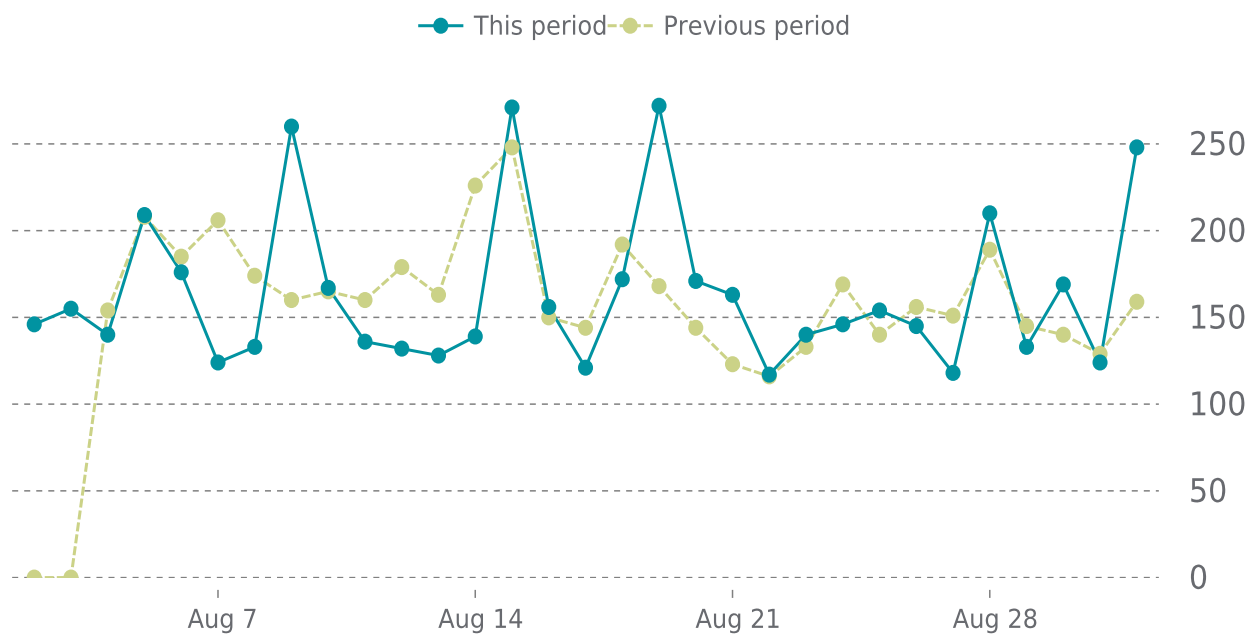

✓ ANALYTICS

Traffic up by: **6.3%**

08/01/2022 to 08/31/2022

SESSIONS