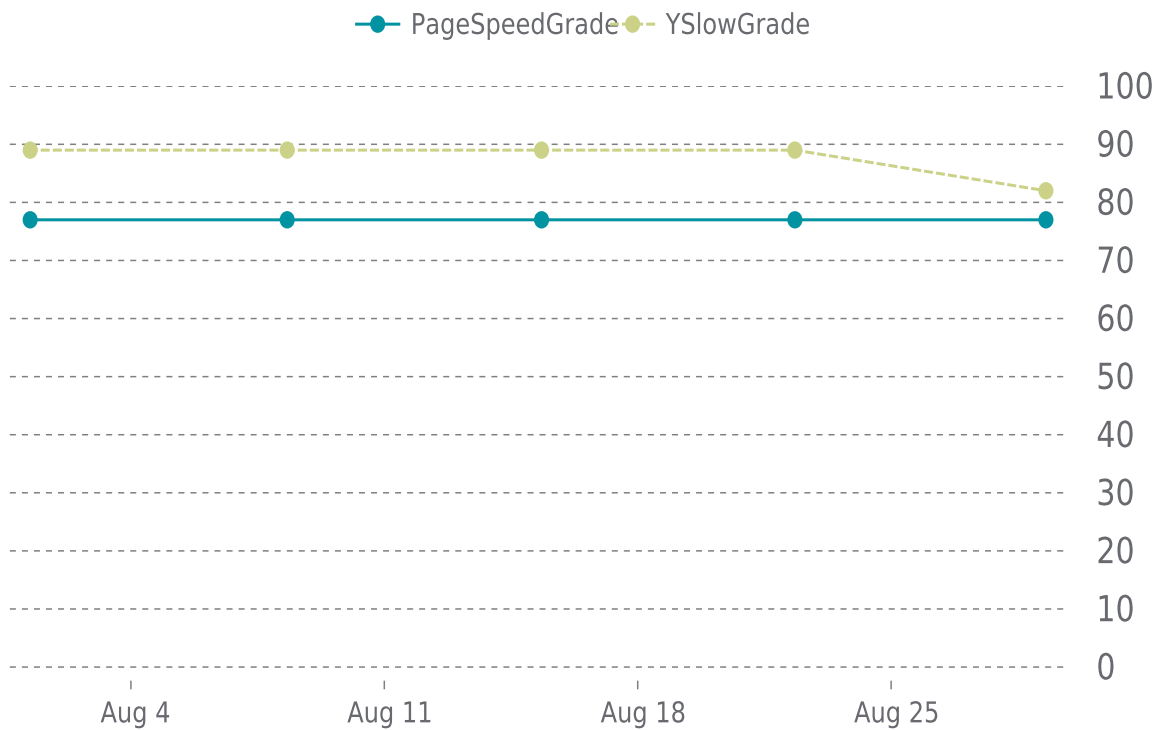

✓ PERFORMANCE

Total performance checks: **5**

08/01/2022 to 08/31/2022

MOST RECENT SCAN

08/29/2022

PageSpeed Grade

C (77%)

Previous check: 77%

YSlow Grade

B (82%)

Previous check: 89%

PERFORMANCE OVERVIEW

PERFORMANCE HISTORY

| Date | Load time | PageSpeed | YSlow |
|------------------|-----------|-----------|---------|
| 08/29/2022 06:37 | 1.11 s | C (77%) | B (82%) |
| 08/22/2022 08:11 | 1.11 s | C (77%) | B (89%) |
| 08/15/2022 08:15 | 1.16 s | C (77%) | B (89%) |
| 08/08/2022 07:37 | 0.58 s | C (77%) | B (89%) |
| 08/01/2022 05:13 | 0.79 s | C (77%) | B (89%) |