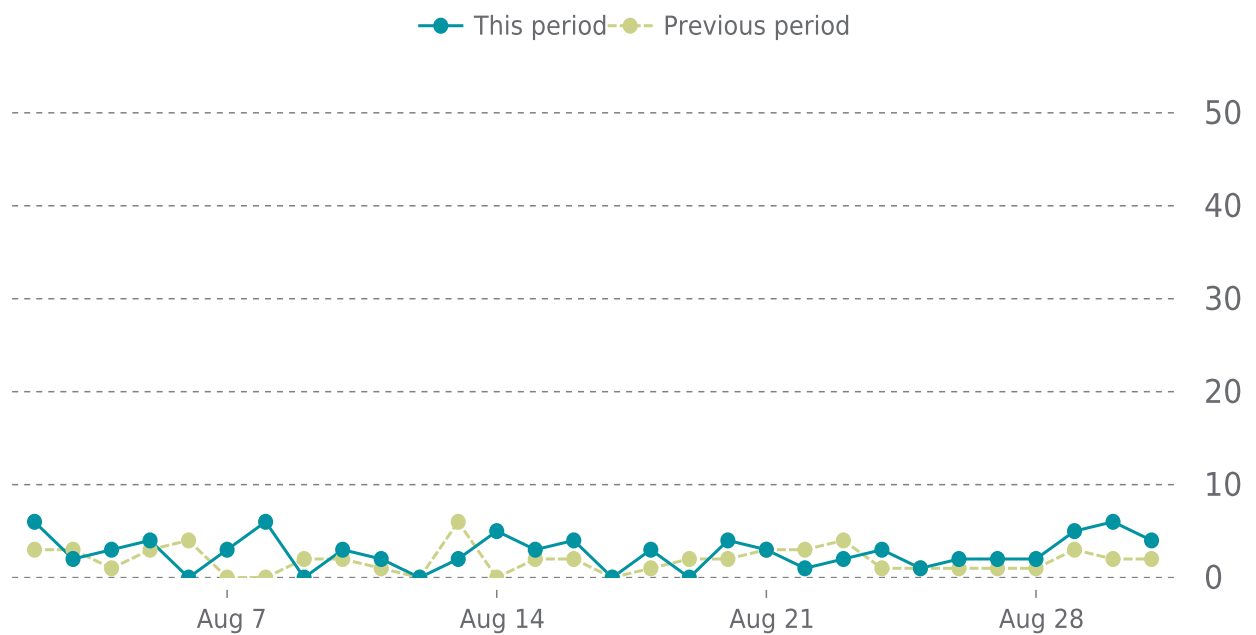

| Event | Date | Reason | Duration |
|-------|------------|--------|----------|
| UP | 03/11/2022 | - | 173d 11h |

✓ ANALYTICS

Traffic up by: **53%**
08/01/2022 to 08/31/2022

OVERVIEW

Sessions
89
▲ 53%

Pageviews
0.2K
▲ 44%

Session duration
01m:17s
▼ -10%

SESSIONS

Pages Per Sessions: ▼ -6%

Social Media Sessions: ▲ 66.67%

Bounce Rate: ▲ 37%

Organic Searches: ▲ 35.48%

| Referrers | Sessions | Pages | Sessions |
|------------------|-----------------|-----------------------------|-----------------|
| google | 38 | / | 82 |
| (direct) | 20 | /about-mds-interior-design/ | 25 |
| m.facebook.com | 11 | /get-in-touch/ | 24 |
| l.instagram.com | 9 | /mds-projects/ | 14 |
| baidu | 2 | /residential-projects/ | 12 |