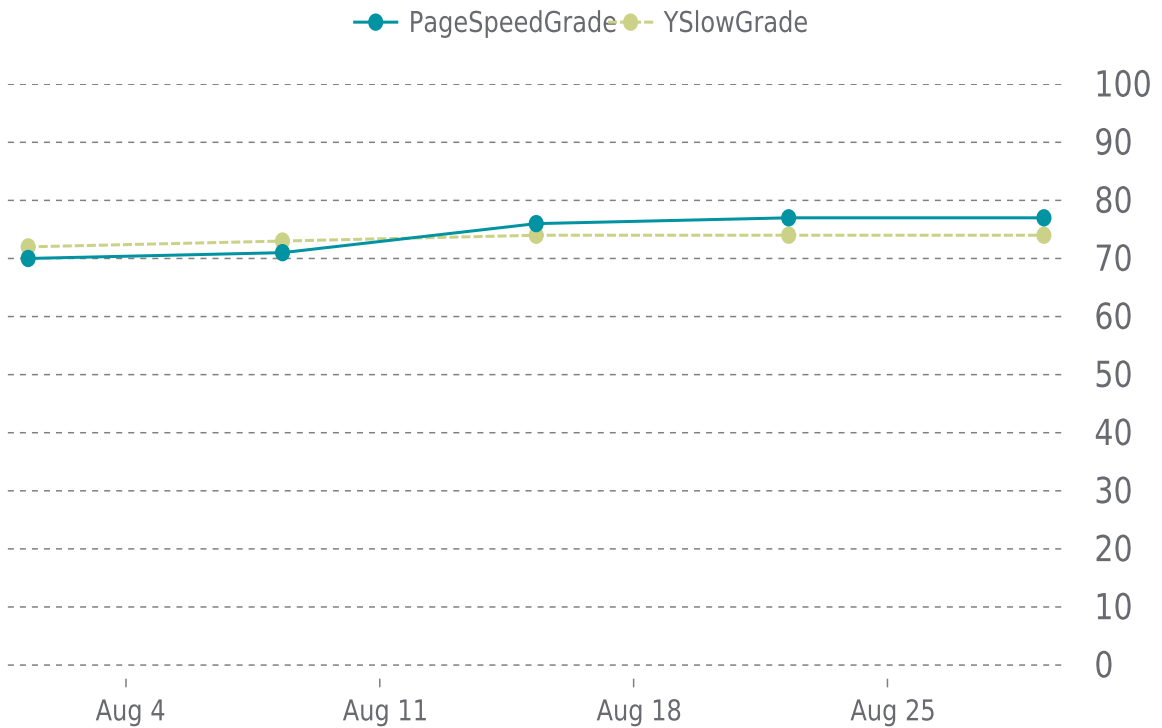

✓ PERFORMANCE

Total performance checks: **5**

08/01/2022 to 08/31/2022

MOST RECENT SCAN

08/29/2022

PageSpeed Grade

C (77%)

Previous check: 77%

YSlow Grade

C (74%)

Previous check: 74%

PERFORMANCE OVERVIEW

PERFORMANCE HISTORY

Date	Load time	PageSpeed	YSlow
08/29/2022 07:34	2.81 s	C (77%)	C (74%)
08/22/2022 06:38	2.80 s	C (77%)	C (74%)
08/15/2022 07:31	3.71 s	C (76%)	C (74%)
08/08/2022 07:34	4.61 s	C (71%)	C (73%)
08/01/2022 07:15	3.46 s	C (70%)	C (72%)