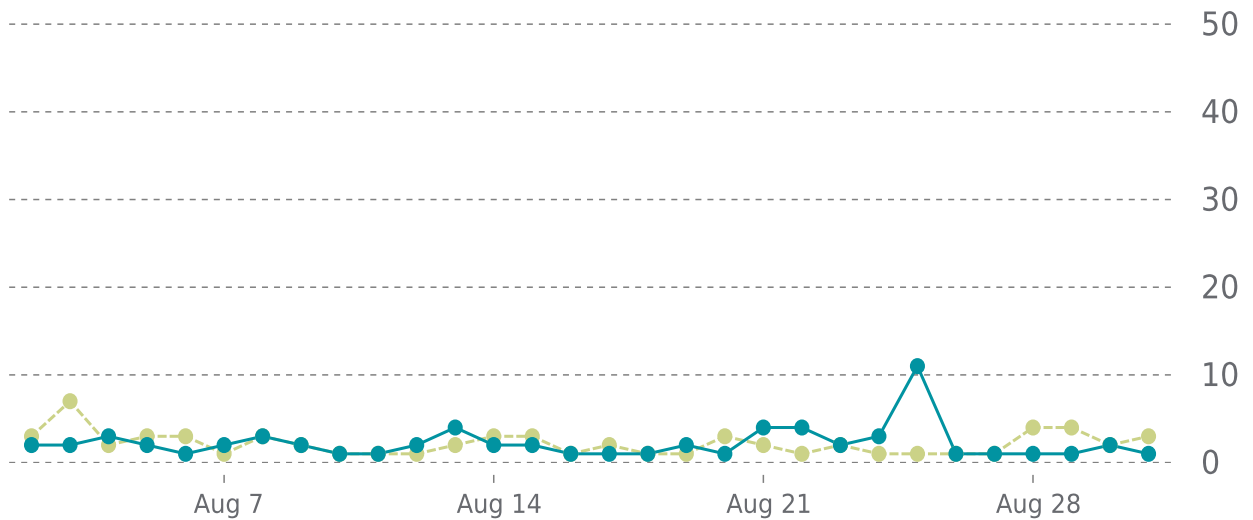

✓ ANALYTICS

Traffic up by: **5%**
08/01/2022 to 08/31/2022

OVERVIEW

Sessions
69
▲ 5%

Pageviews
89
▲ 11%

Session duration
38s
▲ 20%

SESSIONS

—●— This period —●— Previous period