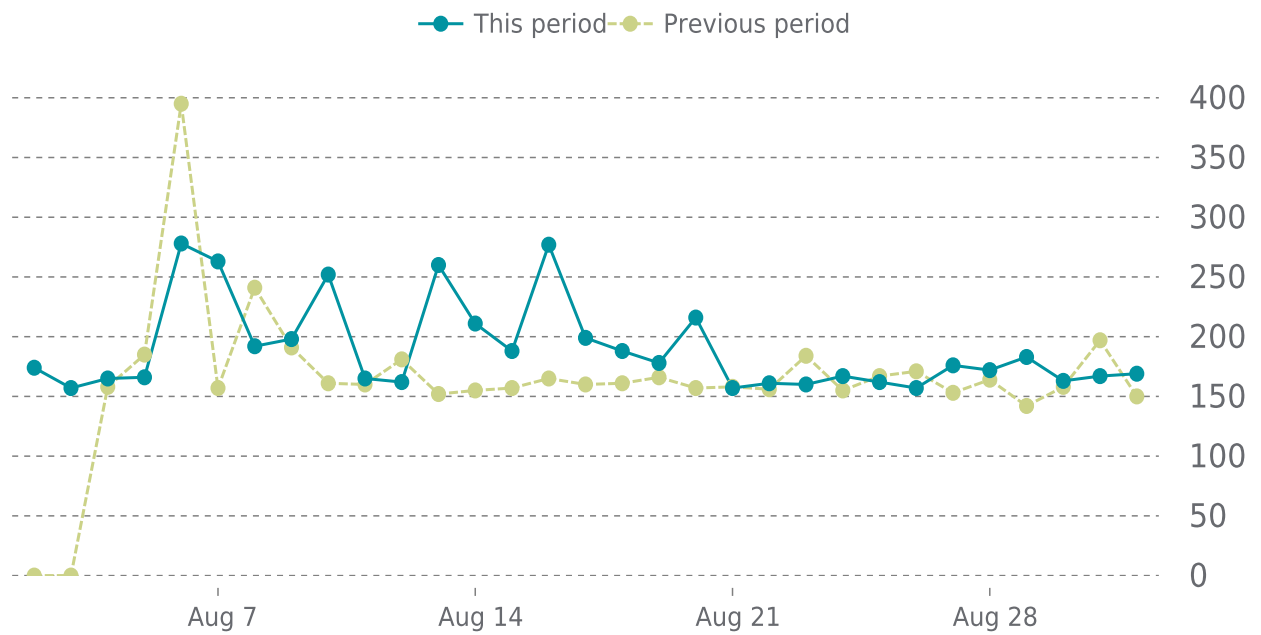

100%

last 7 days

100%

last 30 days

100%

UPTIME HISTORY

Event	Date	Reason	Duration
UP	06/29/2022	-	63d 14h

✓ ANALYTICS

Traffic up by: **16.3%**

08/01/2022 to 08/31/2022

SESSIONS

SECURITY

Total security checks: **5**

08/01/2022 to 08/31/2022

MOST RECENT SCAN

08/29/2022