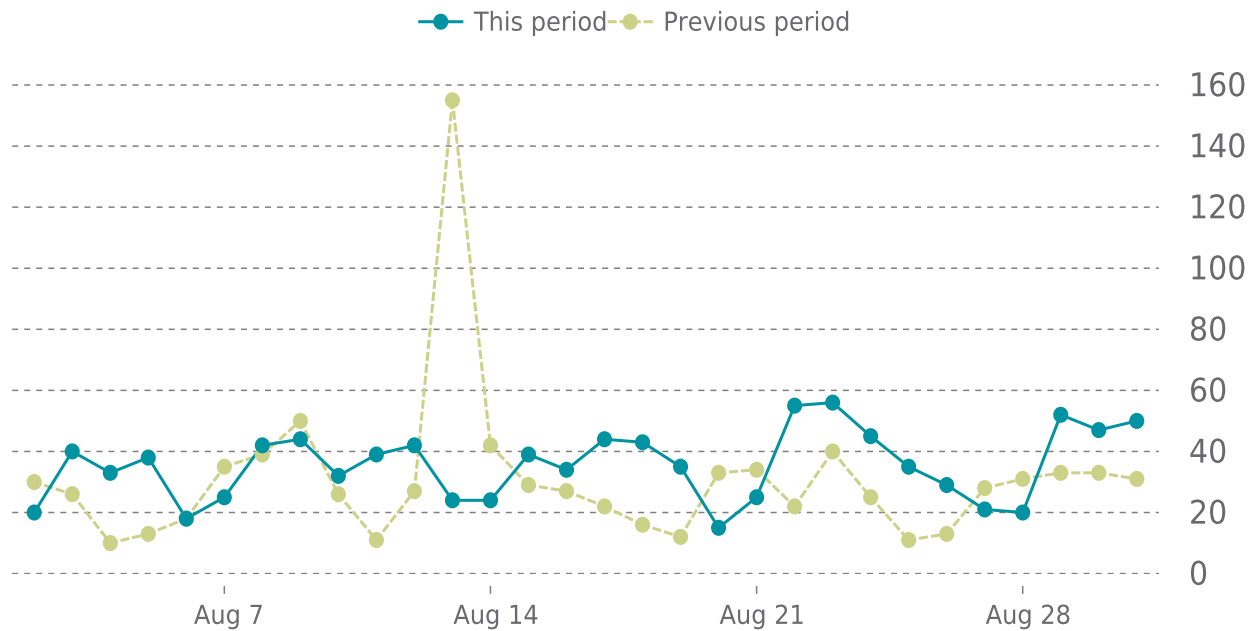

✓ ANALYTICS

Traffic up by: **20%**
08/01/2022 to 08/31/2022

OVERVIEW

Sessions
1.1K
▲ 20%

Pageviews
2.3K
▲ 25%

Session duration
01m:44s
▼ -8%

SESSIONS

Pages Per Sessions: ▲ 4%

Social Media Sessions: ▼ -33.33%

Bounce Rate: ▼ -9%

Organic Searches: ▲ 44.12%

Referrers	Sessions	Pages	Sessions
google	738	/	961
(direct)	320	/lease-purchase-program/	359
bing	24	/company-drivers/	311
baidu	12	/careers/	242
yahoo	7	/our-story/	121

Countries	Sessions
United States	1001
China	27
India	16
Russia	11
Ukraine	7