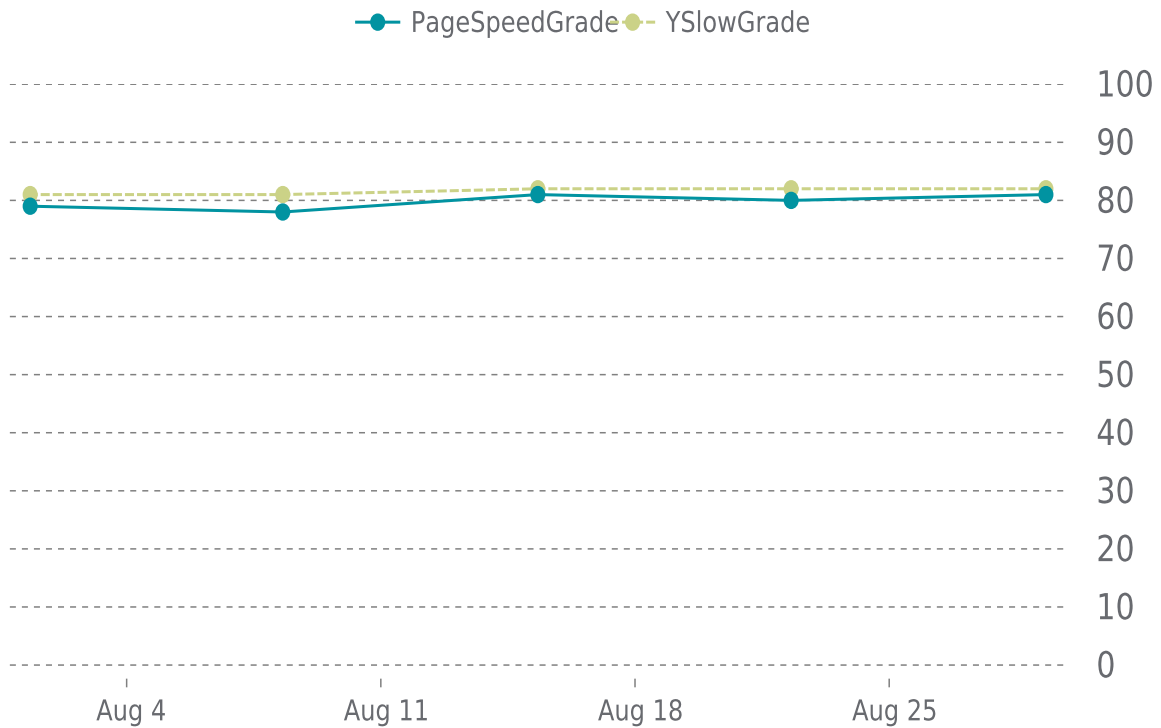

## MOST RECENT SCAN

08/29/2022

PageSpeed Grade

**B (81%)**

Previous check: 80%

YSlow Grade

**B (82%)**

Previous check: 82%

## PERFORMANCE OVERVIEW