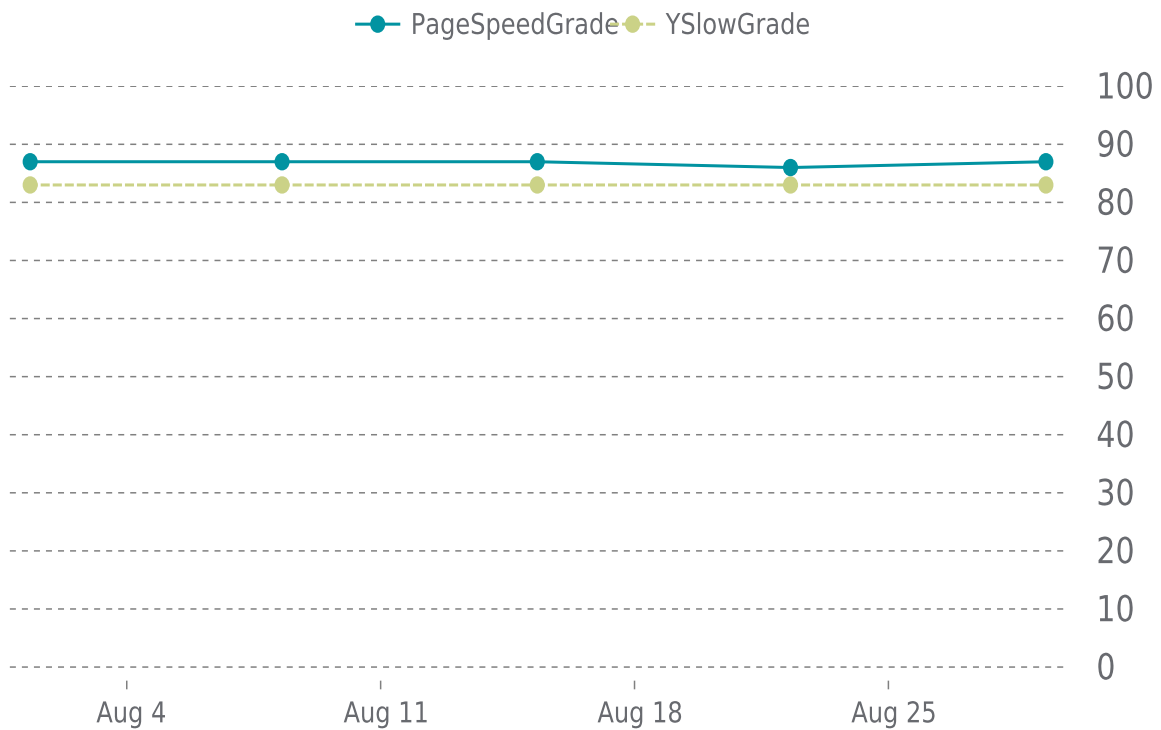

✓ PERFORMANCE

Total performance checks: **5**

08/01/2022 to 08/31/2022

MOST RECENT SCAN

08/29/2022

PageSpeed Grade

B (87%)

Previous check: 86%

YSlow Grade

B (83%)

Previous check: 83%

PERFORMANCE OVERVIEW

PERFORMANCE HISTORY

Date	Load time	PageSpeed	YSlow
08/29/2022 08:14	1.40 s	B (87%)	B (83%)
08/22/2022 07:14	1.30 s	B (86%)	B (83%)
08/15/2022 07:39	1.37 s	B (87%)	B (83%)
08/08/2022 06:46	0.83 s	B (87%)	B (83%)
08/01/2022 08:05	1.12 s	B (87%)	B (83%)