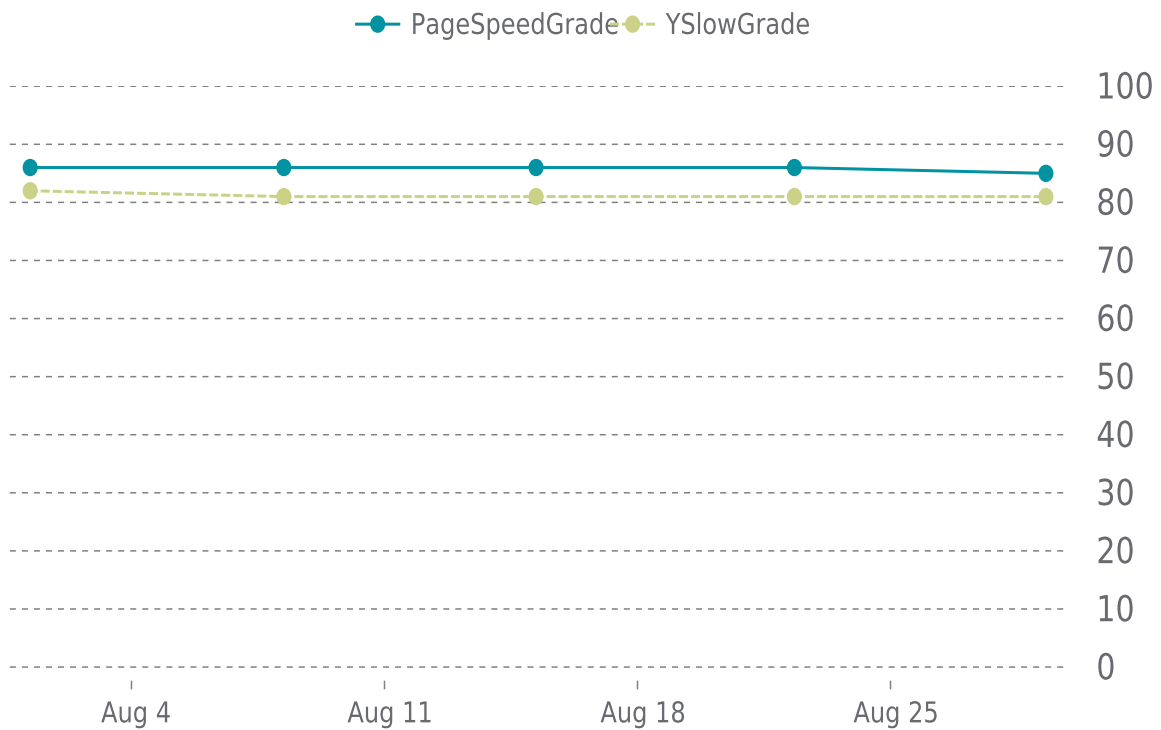

✓ PERFORMANCE

Total performance checks: **5**

08/01/2022 to 08/31/2022

MOST RECENT SCAN

08/29/2022

PageSpeed Grade

B (85%)

Previous check: 86%

YSlow Grade

B (81%)

Previous check: 81%

PERFORMANCE OVERVIEW

PERFORMANCE HISTORY

Date	Load time	PageSpeed	YSlow
08/29/2022 07:11	1.00 s	B (85%)	B (81%)
08/22/2022 08:11	0.92 s	B (86%)	B (81%)
08/15/2022 04:38	0.94 s	B (86%)	B (81%)
08/08/2022 05:11	1.00 s	B (86%)	B (81%)
08/01/2022 04:44	0.98 s	B (86%)	B (82%)