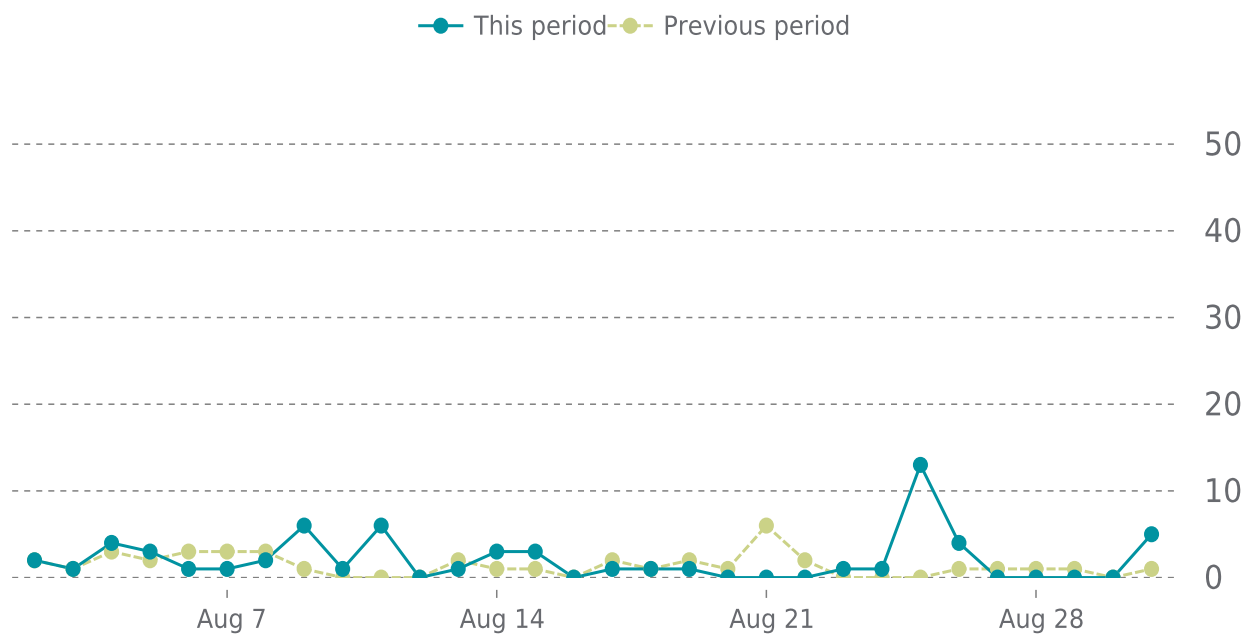

✓ ANALYTICS

Traffic up by: **51%**
08/01/2022 to 08/31/2022

OVERVIEW

Sessions
62
▲ 51%

Pageviews
0.1K
▲ 177%

Session duration
01m:38s
▲ 569%

SESSIONS

Pages Per Sessions: ▲ 83%

Social Media Sessions: ▲ 0.00%

Bounce Rate: ▼ -20%

Organic Searches: ▲ 28.57%

Referrers	Sessions	Pages	Sessions
(direct)	37	/	61
bing	11	/faculty-staff/	20
google	7	/contact-us/	6
cn.bing.com	2	/degrees-and-programs/	5
m.facebook.com	2	/?et_pb_preview=true&et...	2
Countries	Sessions		
United States	55		
China	2		
Germany	2		
Philippines	1		
South Africa	1