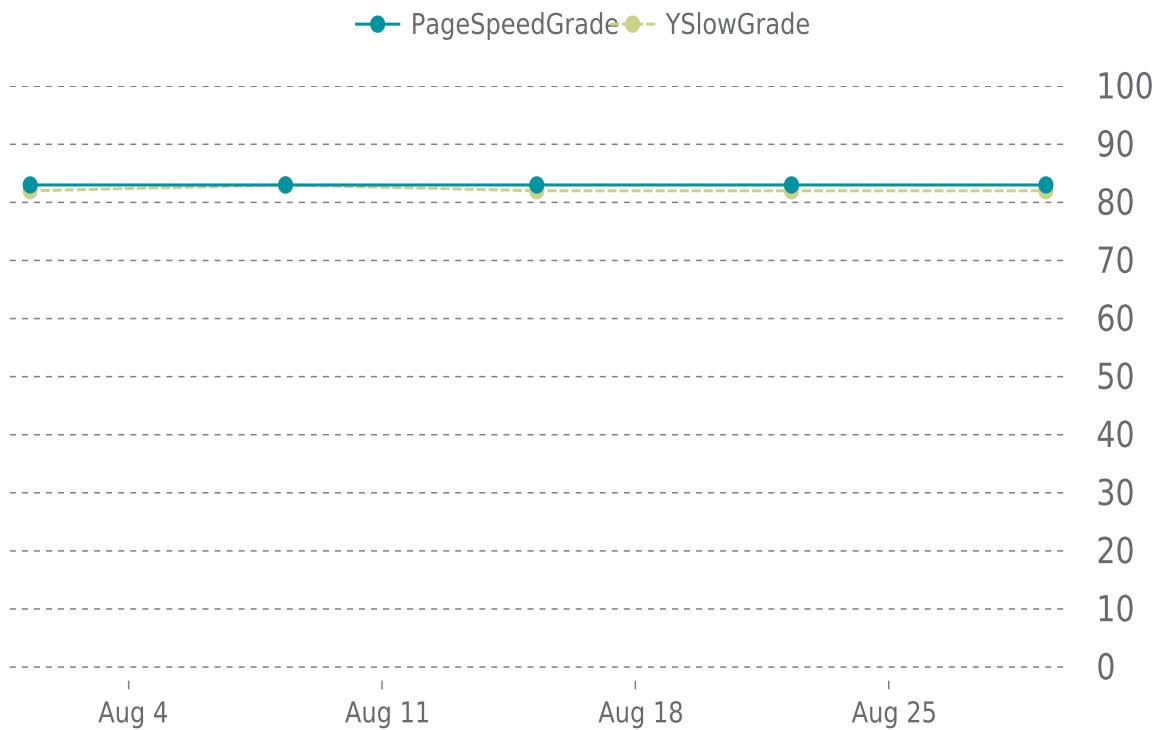

YSlow Grade

B (82%)

Previous check: 82%

PERFORMANCE OVERVIEW

PERFORMANCE HISTORY

Date	Load time	PageSpeed	YSlow
08/29/2022 08:14	0.93 s	B (83%)	B (82%)
08/22/2022 07:30	1.06 s	B (83%)	B (82%)
08/15/2022 06:38	0.99 s	B (83%)	B (82%)
08/08/2022 08:02	1.08 s	B (83%)	B (83%)
08/01/2022 06:41	1.01 s	B (83%)	B (82%)