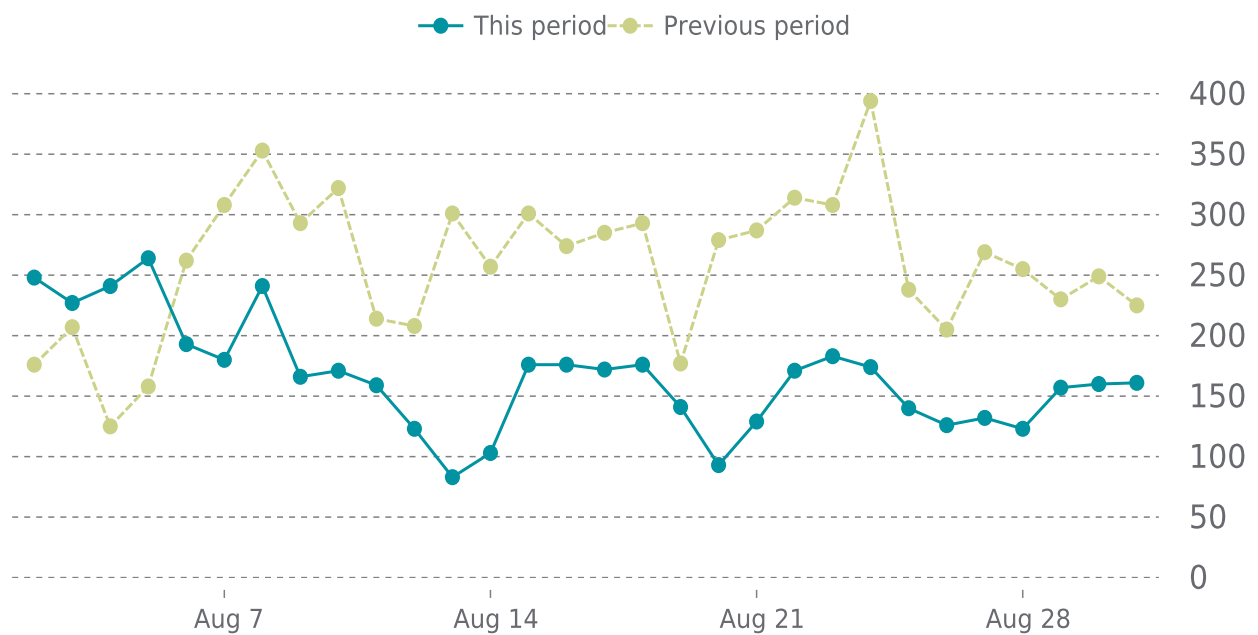

✓ ANALYTICS

Traffic down by: **30%**
08/01/2022 to 08/31/2022

OVERVIEW

Sessions
5.5K
▼ -30%

Pageviews
13K
▼ -16%

Session duration
02m:10s
▲ 34%

SESSIONS

Pages Per Sessions:	▲ 20%	Social Media Sessions:	▼ -26.21%
Bounce Rate:	▼ -18%	Organic Searches:	▼ -16.57%

Referrers	Sessions
wmcarey.edu	2283
(direct)	1327
google	1133
WCU Nursing Scholarship	153
AMG	141

Keywords	Sessions
nursing school	5
nurse degree	2
nursing degree	2

Pages	Sessions
/degrees-and-programs/	2062
/carey-school-of-nursing/	1782
/	1213
/degrees/pre-licensure-bsn/	995
/degrees/nursing-lpn -ad...	916

Countries	Sessions
United States	5281
India	44
United Kingdom	36
Russia	24
Canada	20