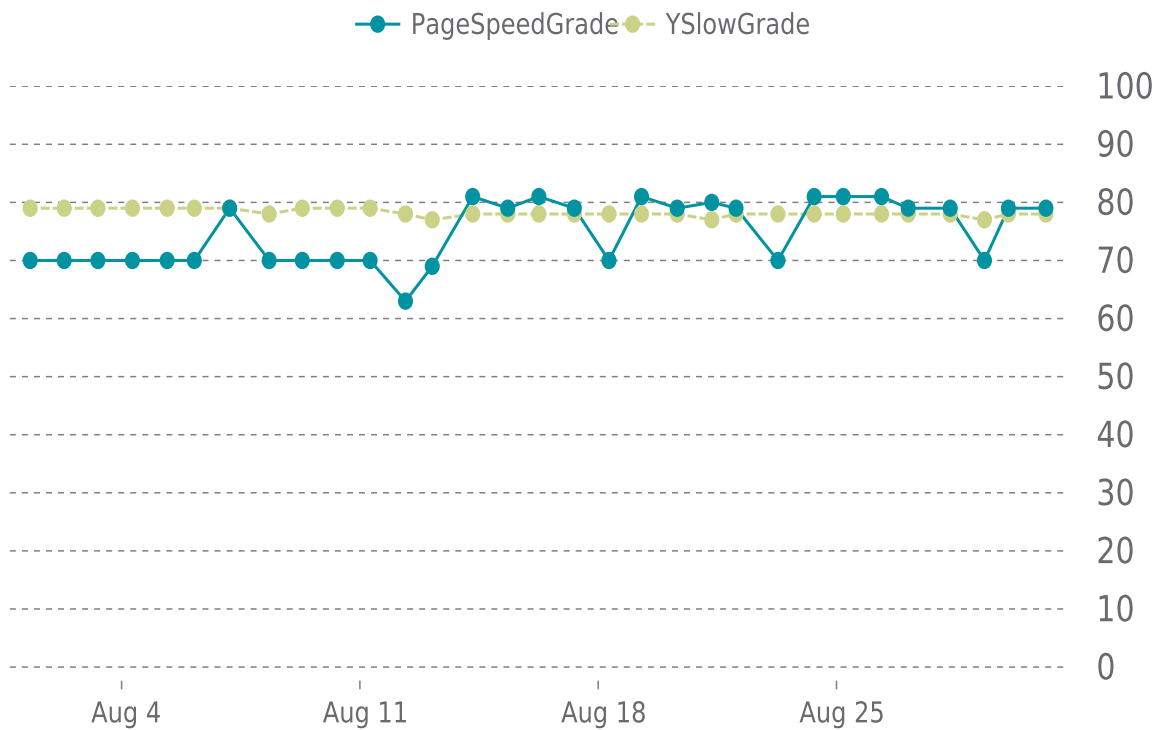

✓ PERFORMANCE

Total performance checks: **31**

08/01/2022 to 08/31/2022

MOST RECENT SCAN

08/31/2022

PageSpeed Grade

C (79%)

Previous check: 79%

YSlow Grade

C (78%)

Previous check: 78%

PERFORMANCE OVERVIEW