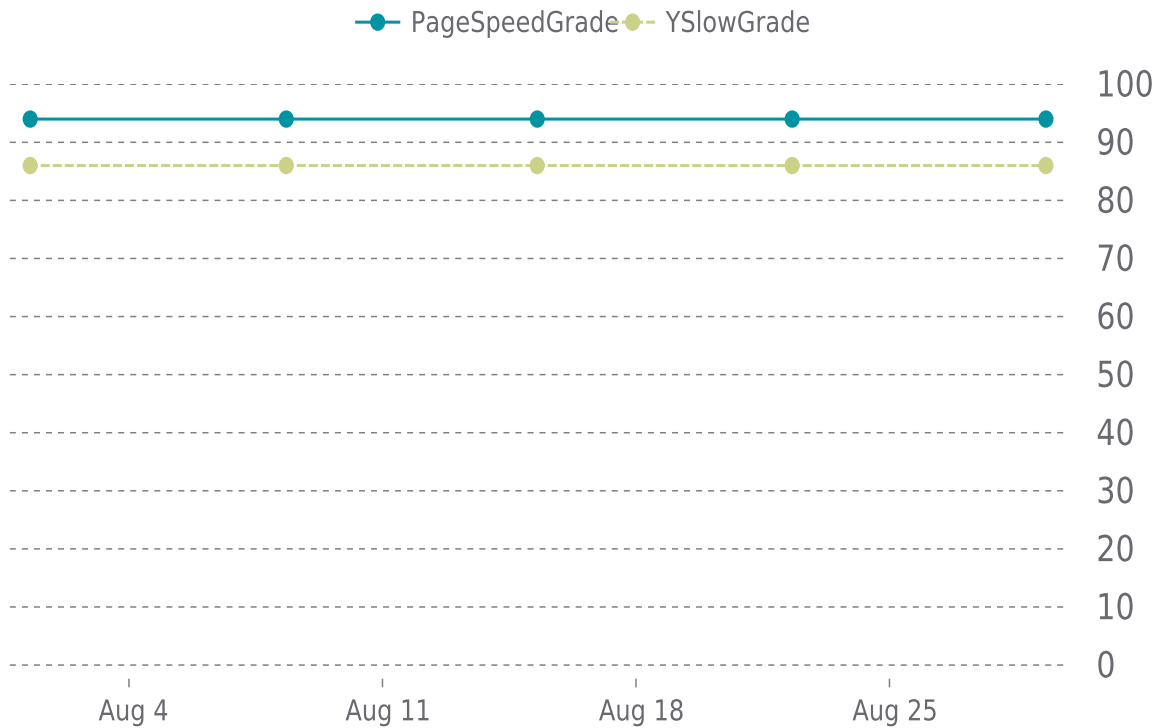

## MOST RECENT SCAN

08/29/2022

PageSpeed Grade

**A (94%)**

Previous check: 94%

YSlow Grade

**B (86%)**

Previous check: 86%

## PERFORMANCE OVERVIEW