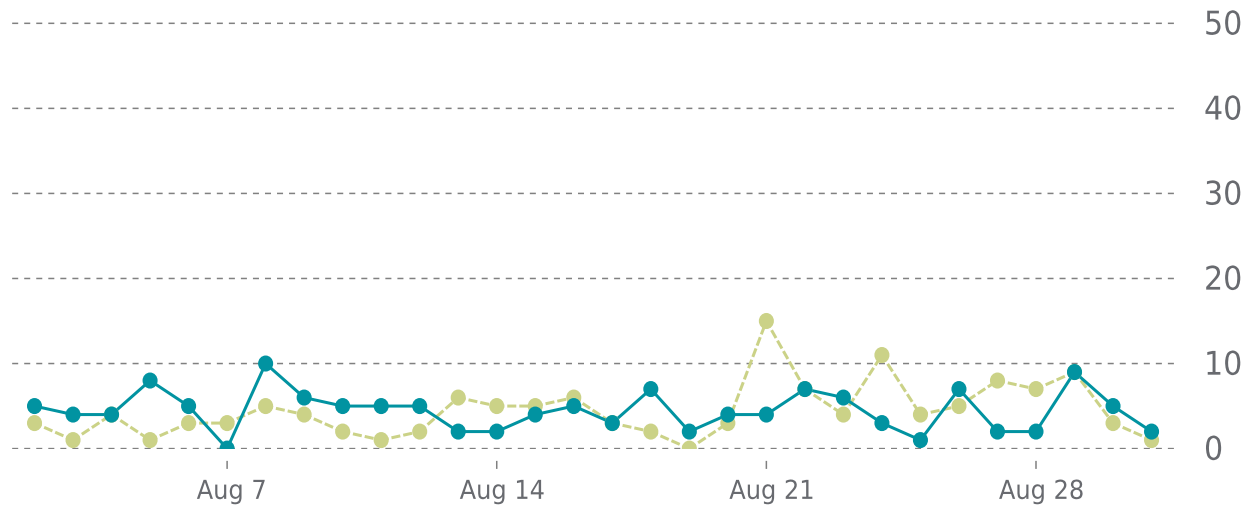

✓ ANALYTICS

Traffic up by: **6%**
08/01/2022 to 08/31/2022

OVERVIEW

Sessions
0.1K
▲ 6%

Pageviews
0.2K
▲ 1%

Session duration
39s
▲ 20%

SESSIONS

—●— This period —●— Previous period

Pages Per Sessions: ▼ -5%

Social Media Sessions: ▲ 66.67%

Bounce Rate: ▼ -2%

Organic Searches: ▲ 9.76%

Referrers	Sessions	Pages	Sessions
google	79	/	148
(direct)	43	/connect/	61
bing	8	/brothers-logistics/	30
linkedin.com	4	/thank-you-for- contacting...	3
baidu	2	/?fbclid=IwAR1RbZXTLX...	1

Countries	Sessions
United States	91
India	16
Russia	10
China	4
Netherlands	3