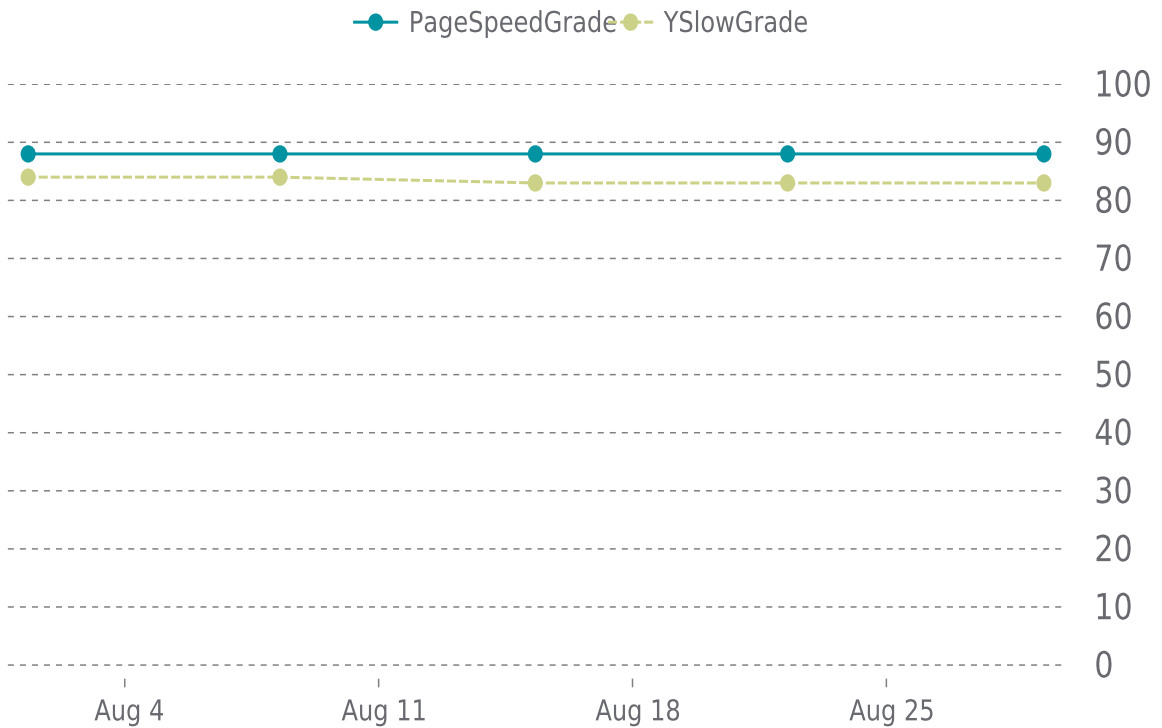

✓ PERFORMANCE

Total performance checks: **5**

08/01/2022 to 08/31/2022

MOST RECENT SCAN

08/29/2022

PageSpeed Grade

B (88%)

Previous check: 88%

YSlow Grade

B (83%)

Previous check: 83%

PERFORMANCE OVERVIEW

PERFORMANCE HISTORY

Date	Load time	PageSpeed	YSlow
08/29/2022 08:15	1.27 s	B (88%)	B (83%)
08/22/2022 06:40	1.15 s	B (88%)	B (83%)
08/15/2022 07:41	1.34 s	B (88%)	B (83%)
08/08/2022 06:42	0.83 s	B (88%)	B (84%)
08/01/2022 08:05	1.28 s	B (88%)	B (84%)