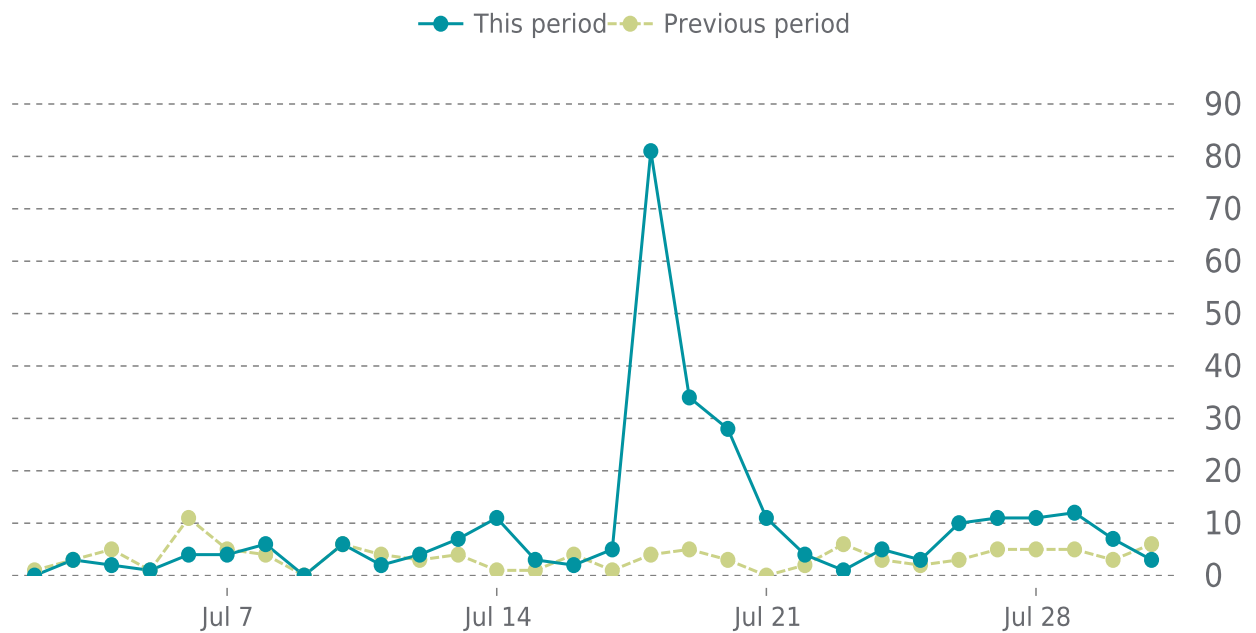

✓ ANALYTICS

Traffic up by: **144%**
07/01/2022 to 07/31/2022

OVERVIEW

Sessions
0.2K
▲ 144%

Pageviews
0.5K
▲ 91%

Session duration
02m:33s
▼ -19%

SESSIONS

Pages Per Sessions: ▼ -21%

Social Media Sessions: ▲ 0.00%

Bounce Rate: ▲ 35%

Organic Searches: ▲ 16.67%

Referrers	Sessions	Pages	Sessions
(direct)	202	/about-abb-payne/	267
google	64	/	163
payneco.net	18	/portfolio/	102
baidu	4	/our-story/	32
orion.managewp.com	2	/contact-us/	17

Countries	Sessions
United States	280
China	4
France	3
United Kingdom	3
Canada	2