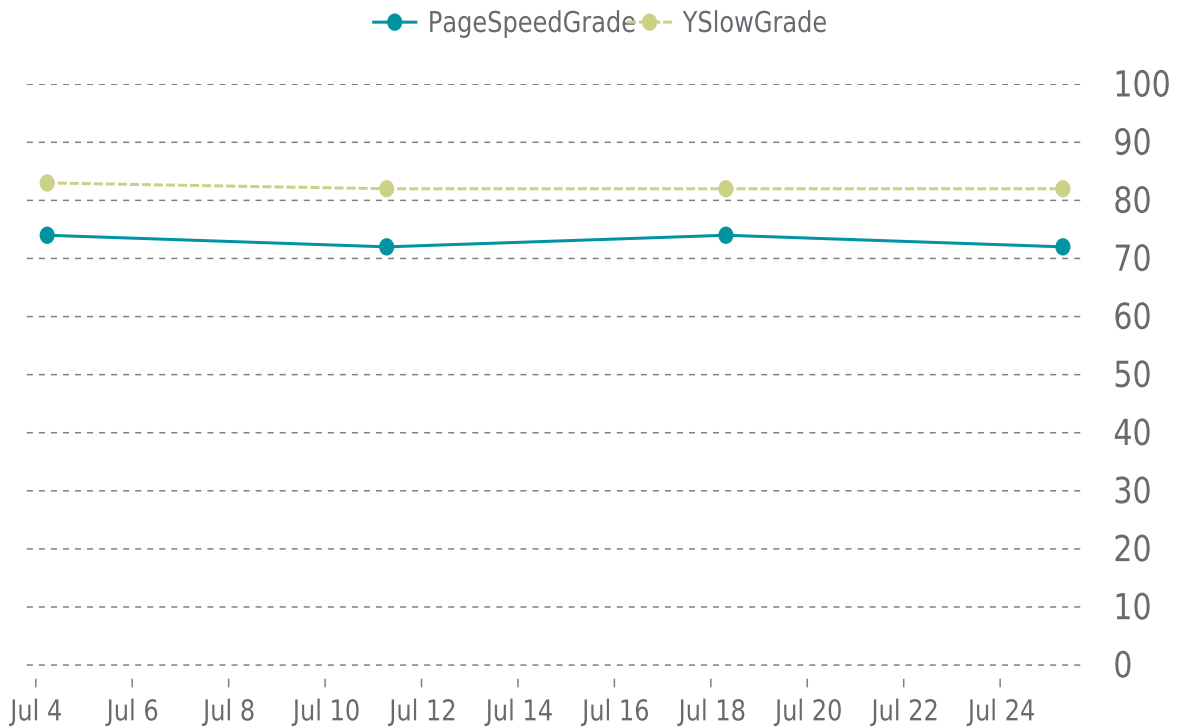

# ✓ PERFORMANCE

Total performance checks: **4**

07/01/2022 to 07/31/2022

## MOST RECENT SCAN

07/25/2022

PageSpeed Grade

**C (72%)**

Previous check: 74%

YSlow Grade

**B (82%)**

Previous check: 82%

## PERFORMANCE OVERVIEW