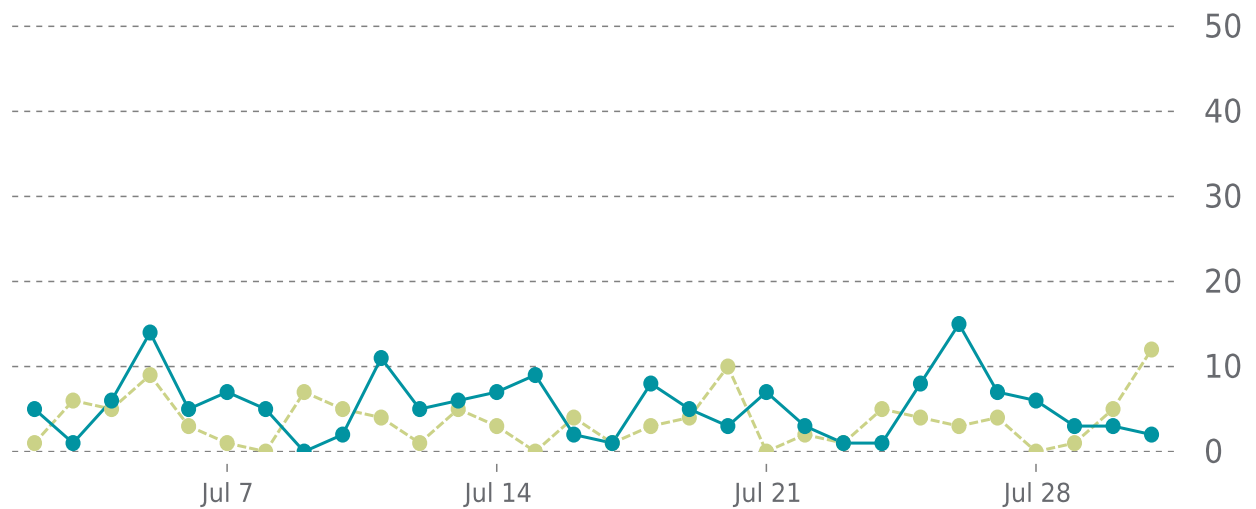

# ✓ ANALYTICS

Traffic up by: **57%**  
07/01/2022 to 07/31/2022

## OVERVIEW

Sessions  
**0.1K**  
▲ 57%

Pageviews  
**0.4K**  
▲ 48%

Session duration  
**02m:55s**  
▲ 44%

## SESSIONS

—●— This period —●— Previous period

Pages Per Sessions: ▼ -6%

Social Media Sessions: ▼ -100.00%

Bounce Rate: ▲ 11%

Organic Searches: ▲ 160.00%

<b>Referrers</b>	<b>Sessions</b>
(direct)	101
google	62
bing	10
baidu	6
aqvalit.com	1