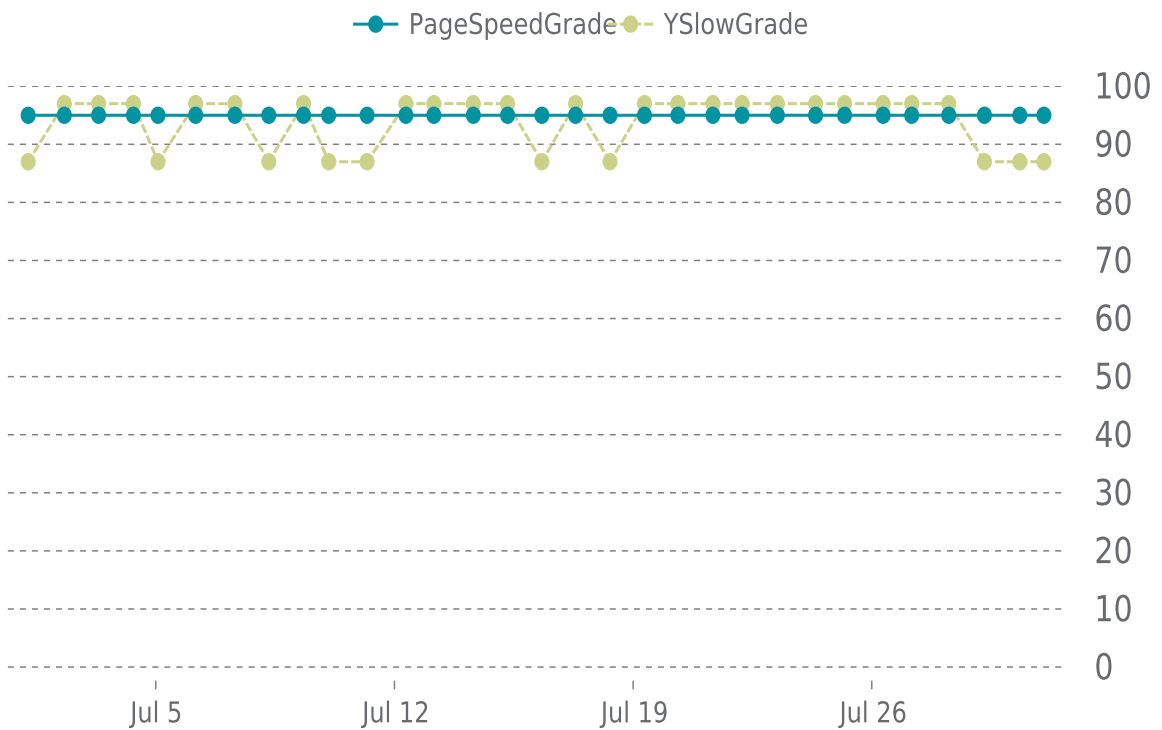

## MOST RECENT SCAN

07/31/2022

PageSpeed Grade

**A (95%)**

Previous check: 95%

YSlow Grade

**B (87%)**

Previous check: 87%

## PERFORMANCE OVERVIEW