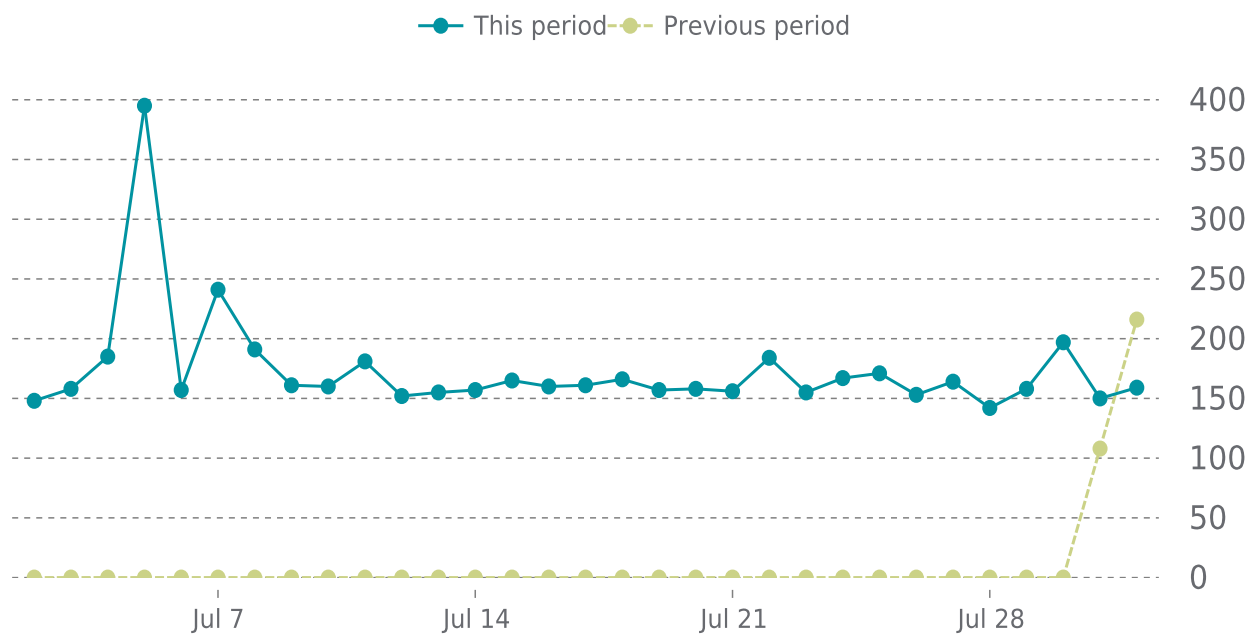

100%

last 7 days

100%

last 30 days

100%

UPTIME HISTORY

Event	Date	Reason	Duration
UP	06/29/2022	-	32d 14h

✓ ANALYTICS

Traffic up by: **1555.6%**

07/01/2022 to 07/31/2022

SESSIONS

SECURITY

Total security checks: **4**

07/01/2022 to 07/31/2022

MOST RECENT SCAN

07/25/2022