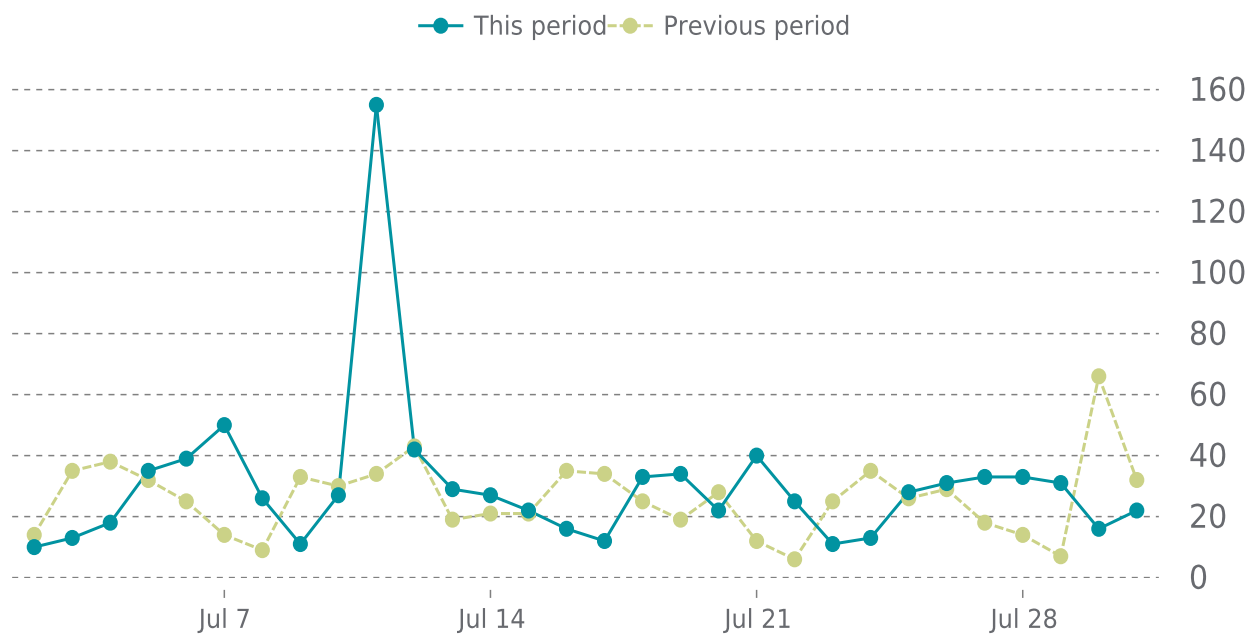

UPTIME HISTORY

Event	Date	Reason	Duration
UP	02/23/2022	-	158d 6h

✓ ANALYTICS

Traffic up by: **19%**
07/01/2022 to 07/31/2022

OVERVIEW

Sessions
0.9K
▲ 19%

Pageviews
1.9K
▲ 21%

Session duration
01m:53s
▲ 15%

SESSIONS

Pages Per Sessions: ▲ 2%

Social Media Sessions: ▼ -4.55%

Bounce Rate: ▲ -0%

Organic Searches: ▲ 14.26%

Referrers	Sessions	Pages	Sessions
google	535	/	752
(direct)	362	/lease-purchase-program/	254
l.facebook.com	18	/company-drivers/	199
bing	12	/careers/	195
yahoo	8	/our-story/	127