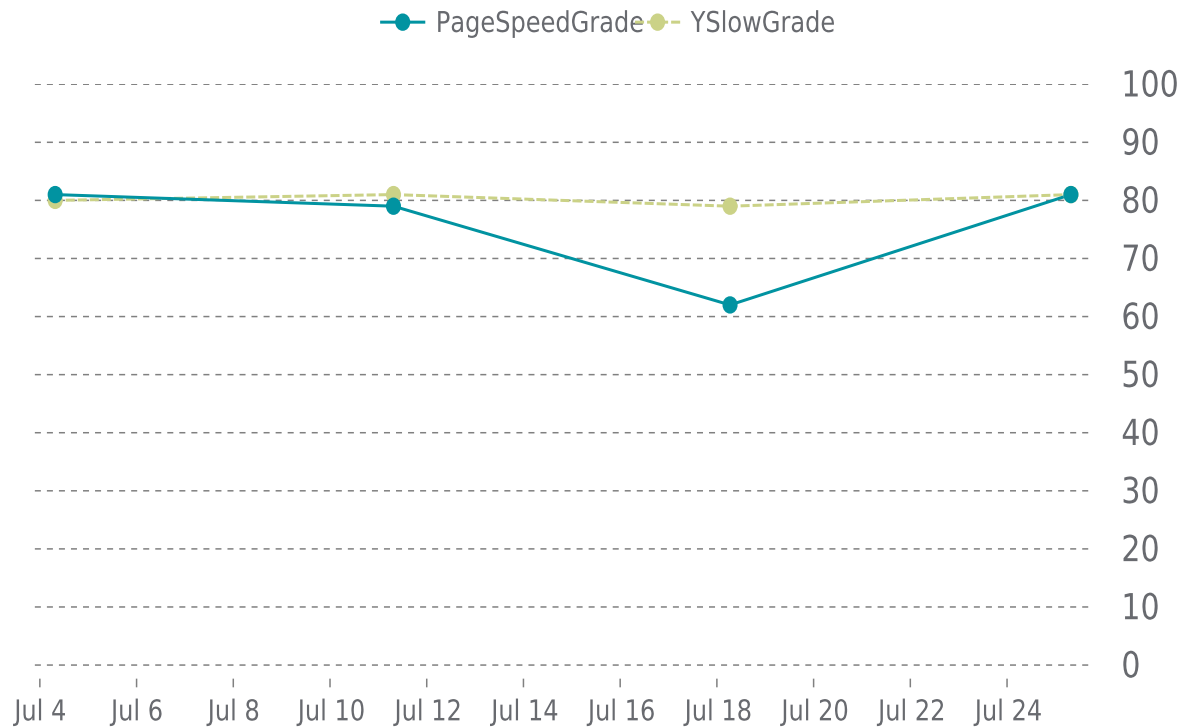

✓ PERFORMANCE

Total performance checks: **4**

07/01/2022 to 07/31/2022

MOST RECENT SCAN

07/25/2022

PageSpeed Grade

B (81%)

Previous check: 62%

YSlow Grade

B (81%)

Previous check: 79%

PERFORMANCE OVERVIEW

PERFORMANCE HISTORY

Date	Load time	PageSpeed	YSlow
07/25/2022 07:42	1.26 s	B (81%)	B (81%)
07/18/2022 06:32	1.43 s	D (62%)	C (79%)
07/11/2022 07:30	1.25 s	C (79%)	B (81%)
07/04/2022 07:36	1.12 s	B (81%)	B (80%)