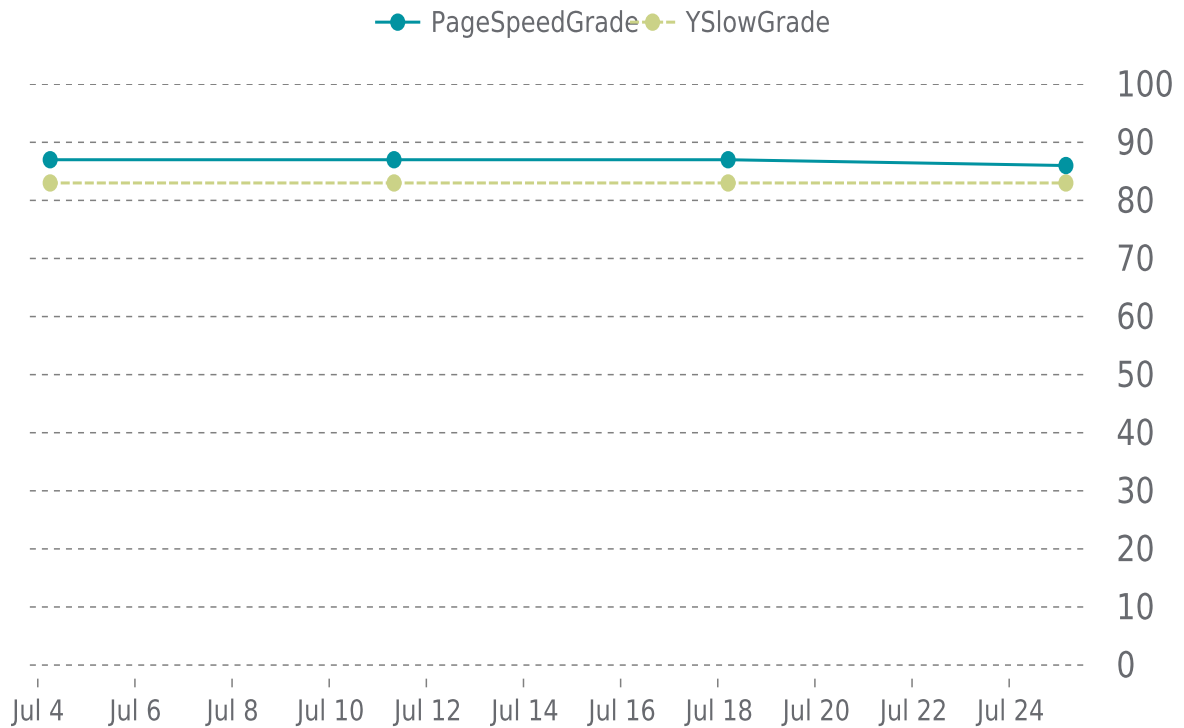

✓ PERFORMANCE

Total performance checks: **4**

07/01/2022 to 07/31/2022

MOST RECENT SCAN

07/25/2022

PageSpeed Grade

B (86%)

Previous check: 87%

YSlow Grade

B (83%)

Previous check: 83%

PERFORMANCE OVERVIEW

PERFORMANCE HISTORY

Date	Load time	PageSpeed	YSlow
07/25/2022 04:02	1.02 s	B (86%)	B (83%)
07/18/2022 05:07	1.10 s	B (87%)	B (83%)
07/11/2022 08:03	1.30 s	B (87%)	B (83%)
07/04/2022 06:07	1.15 s	B (87%)	B (83%)